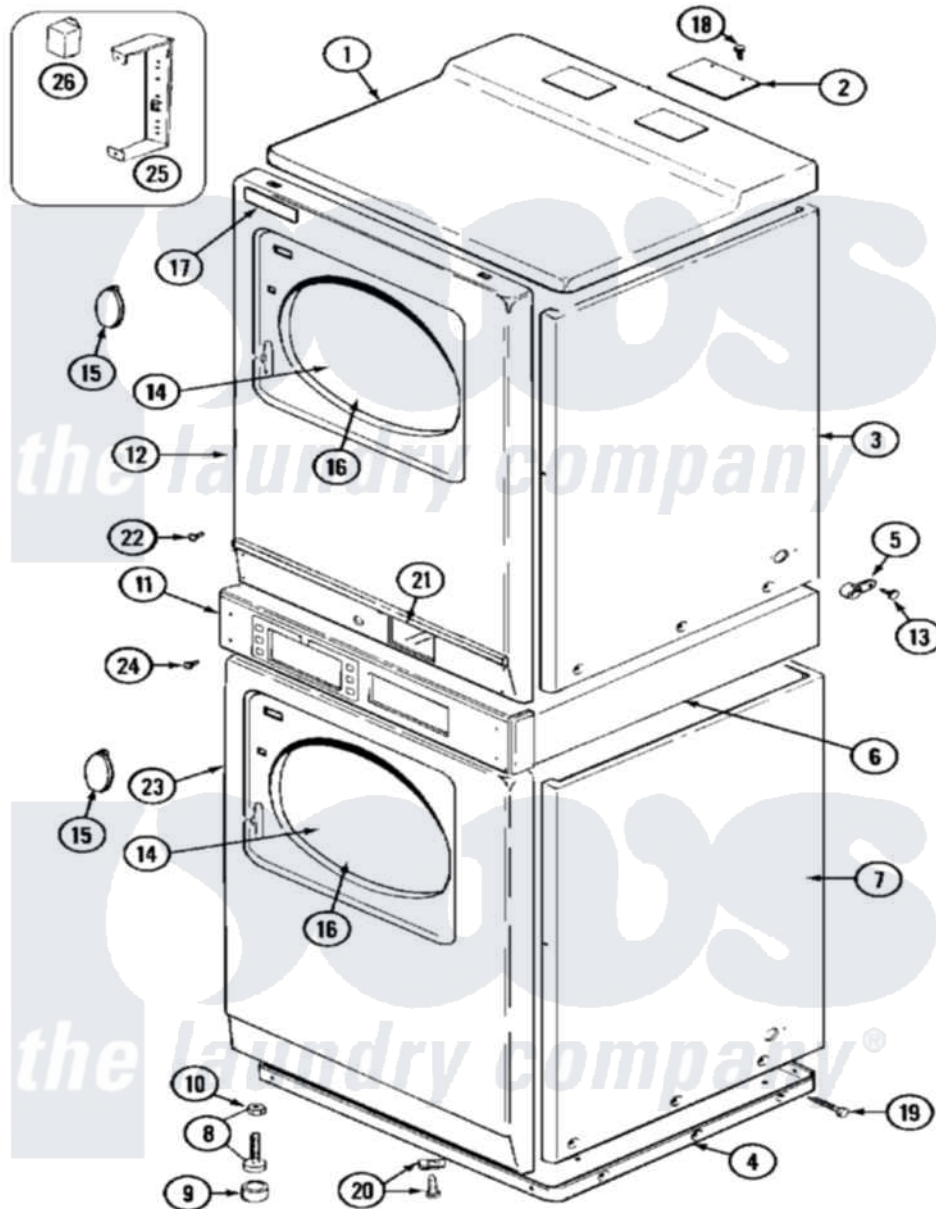

Maytag MDE13PDAEW 02 - FRONT

Maytag [Residential Maytag MDE13PDAEW Dryer Parts](#) Parts Diagram 02 - FRONT
 Click on the part number to view part

Item	Original Part Number	Replaced By	Status	Part Description
001	NLA		Not Available	COVER, TOP (WHT)
002	NLA		Not Available	PLATE, COVER
003	NLA		Not Available	CABINET (UPR-WHT)
004	306261			Base Assembly, Upper Dryer
"	306530		Not Available	BASE ASSEMBLY (LOWER)
005	910768	M0280301		Tie Electr
006	310933	33002194		Nut, Speed
"	314663	214354		Screw, Top Cover To Cabnt.
"	911050	4312464		Screw
"	NLA		Not Available	SUPPORT ASSEMBLY (WHT)
"	Y310632	1163839		Screw
007	NLA		Not Available	CABINET (LWR-WHT)
008	Y302699	22003428		Leg, Adjustable
009	210684			Foot, Adjustable Leg
010	210385			Lock Nut For Adjustable Leg
011	NLA		Not Available	EXTRUSION, CONTROL (LWR)

012	314666		Not Available	SCREW, PANEL (UPR)
"	33001447		Not Available	PANEL, FRONT (UPR-WHT)
"	33001486	98008544		Screw
"	NLA		Not Available	PANEL, FRONT (UPR-ALM)
"	NLA		Not Available	CLIP, CABINET SCREW
013	211168	W10139210		Screw, 8-18 X 5/16
014	33001203		Not Available	PANEL, CLEAR INNER (W/SEAL)
015	314939			Handle, Door
"	314974			Handle, Door
016	314967		Not Available	DOOR W/WINDOW OUTER HALF (WHT)
"	NLA		Not Available	(ALM)
017	33001711	33002936		Medallion-
018	Y313559			Screw
019	213007			Xfor Cabinet See Cabinet, Back
020	22001496			Front Panel Fastener And Screw
021	NLA		Not Available	EXTRUSION, CONTROL (UPR)
022	215506			Screw, Control Panel Overlay
"	315489			Screw, Extrusion And Front
023	33001486	98008544		Screw
"	33001614		Not Available	PLUG, FRONT PANEL (WHT)
"	33001615		Not Available	PLUG, FRONT PANEL (ALM)
"	NLA		Not Available	PANEL, FRONT (LWR-WHT)
024	215506			Screw, Control Panel Overlay
025	314627			Bracket, Relays
"	Y310632	1163839		Screw
026	206824	W10133335		Relay, Motor
"	306199			Relay, Heater
"	306398			Relay, Heater
"	Y251119	3177991		Screw