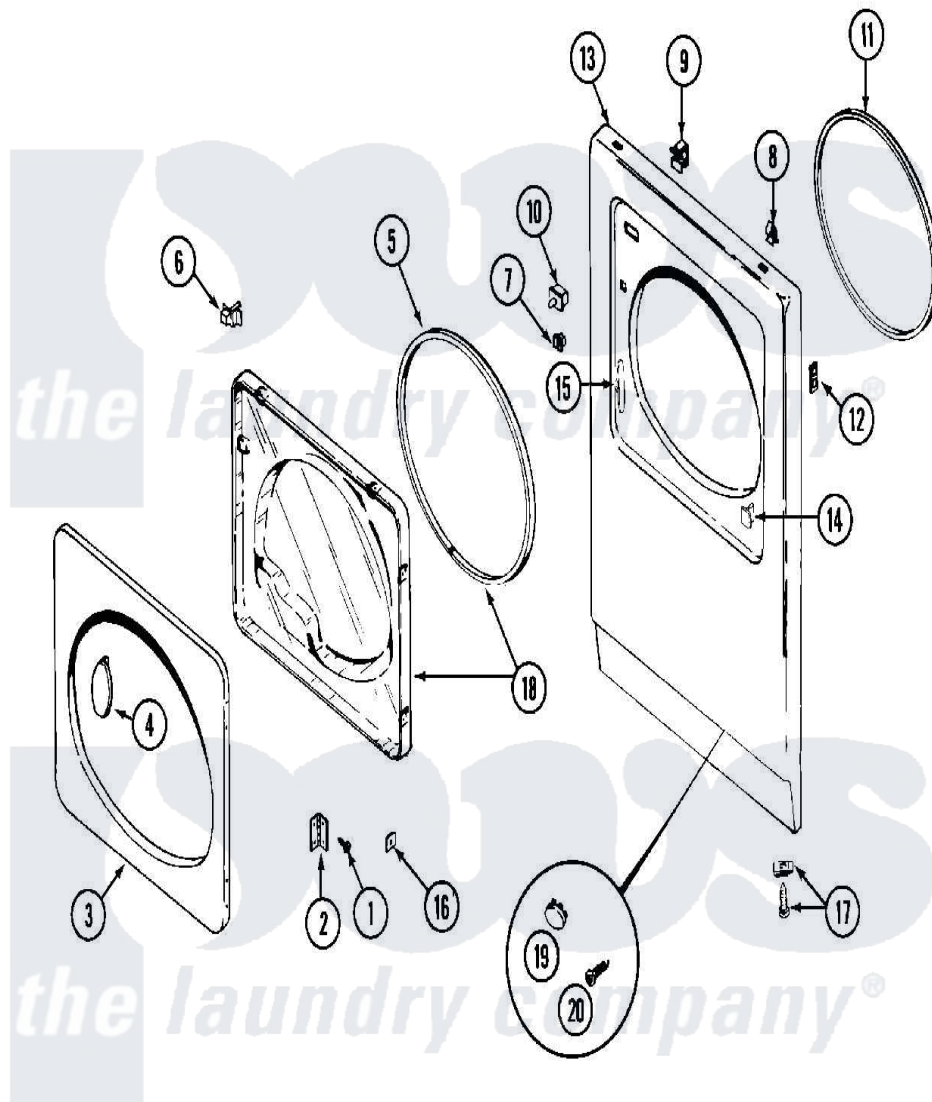

Maytag MDE13PDAEW 03 - DOOR

Maytag [Residential Maytag MDE13PDAEW Dryer Parts](#) Parts Diagram 03 - DOOR
 Click on the part number to view part

Item	Original Part Number	Replaced By	Status	Part Description
001	Y314062			Screw, Door Hinge And Panel
002	33001230			Hinge, Door
003	314967		Not Available	DOOR W/WINDOW OUTER HALF (WHT)
"	NLA		Not Available	(ALM)
004	314939			Handle, Door
"	314974			Handle, Door
005	33001192			Seal, Door
006	33001305			Strike, Door
007	Y304578	LA-1003		Door Catch Kit
008	212982	22001650		Fastener, Spring
009	Y310376			Clip, Door Switch Harness
010	33001420			Switch, Door
011	314937			Seal, Front Panel
012	NLA		Not Available	CLIP, HINGE SCREW
"	NLA		Not Available	FASTENER, FRONT PANEL
013	33001447		Not Available	PANEL, FRONT (UPR-WHT)

"	33001486	98008544	Screw
"	NLA	Not Available	PANEL, FRONT (UPR-ALM)
014	NLA	Not Available	PLUG, DOOR CATCH
015	33001175		Cover, Hinge Hole
"	33001176		Cover, Hinge Hole
016	Y313910		Clip, Door Liner To Outer Panel
017	22001496		Front Panel Fastener And Screw
018	33001203	Not Available	PANEL, CLEAR INNER (W/SEAL)
019	33001614	Not Available	PLUG, FRONT PANEL (WHT)
"	33001615	Not Available	PLUG, FRONT PANEL (ALM)
020	315489		Screw, Extrusion And Front