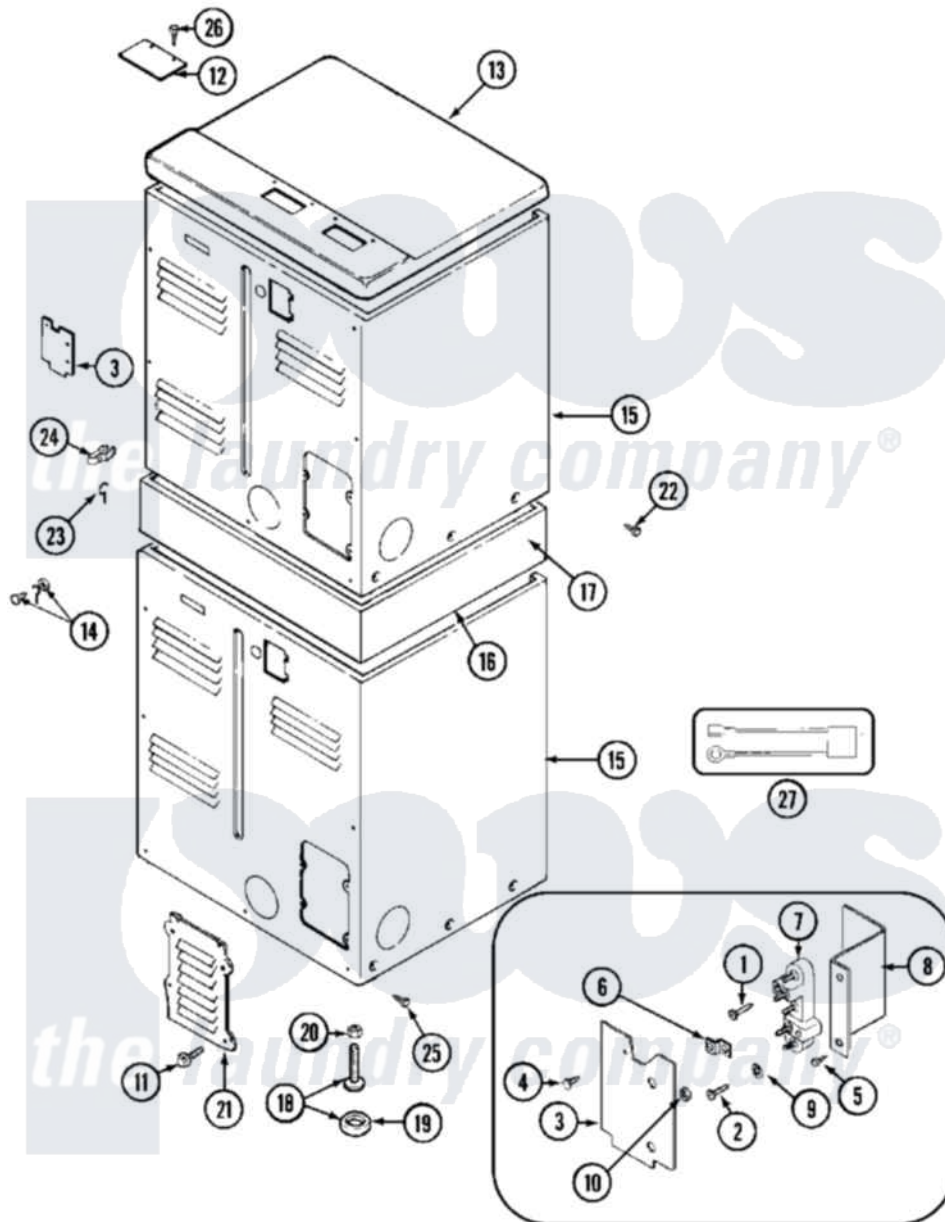

# Maytag MDE13PDAEW 04 - REAR

Maytag Residential Maytag MDE13PDAEW Dryer Parts Parts Diagram 04 - REAR  
 Click on the part number to view part

Item	Original Part Number	Replaced By	Status	Part Description
001	NLA		Not Available	SCREW, GROUND STRAP
002	Y310632	<a href="#">1163839</a>		Screw
003	Y312905		Not Available	COVER, TERMINAL
004	<a href="#">Y313561</a>			Screw----NA
005	Y312209	<a href="#">W10001200</a>		Screw
006	<a href="#">Y312184</a>			Strap, Grounding
007	<a href="#">33001244</a>			Block, Terminal
008	<a href="#">Y312904</a>			Bracket, Terminal Block
009	<a href="#">311093</a>			Washer, Terminal Connection
"	<a href="#">Y311270</a>			Washer, Terminal Block
010	311484	<a href="#">112432</a>		Nut
011	216423	<a href="#">3370225</a>		Screw
012	NLA		Not Available	PLATE, TOP COVER
013	NLA		Not Available	COVER, TOP (WHT)
014	NLA		Not Available	SCREW & WASHER ASSEMBLY
015	NLA		Not Available	CABINET (LWR-WHT)

"	Y310632	<a href="#">1163839</a>	Screw
016	NLA	Not Available	SUPPORT ASSEMBLY (WHT)
017	310933	<a href="#">33002194</a>	Nut, Speed
018	Y302699	<a href="#">22003428</a>	Leg, Adjustable
019	<a href="#">210684</a>		Foot, Adjustable Leg
020	<a href="#">210385</a>		Lock Nut For Adjustable Leg
021	Y312951	Not Available	ACCESS COVER, BACK
022	NLA	Not Available	SCREW, SUPPORT
"	Y310632	<a href="#">1163839</a>	Screw
023	<a href="#">311155</a>		Ground Wire And Clamp
024	<a href="#">301548</a>		Clamp, Ground Wire
"	<a href="#">313122</a>		Screw - Baffle To Tumbler
025	<a href="#">213007</a>		Xfor Cabinet See Cabinet, Back
026	<a href="#">Y313559</a>		Screw
027	<a href="#">12001279</a>		Surge Suppressor Kit