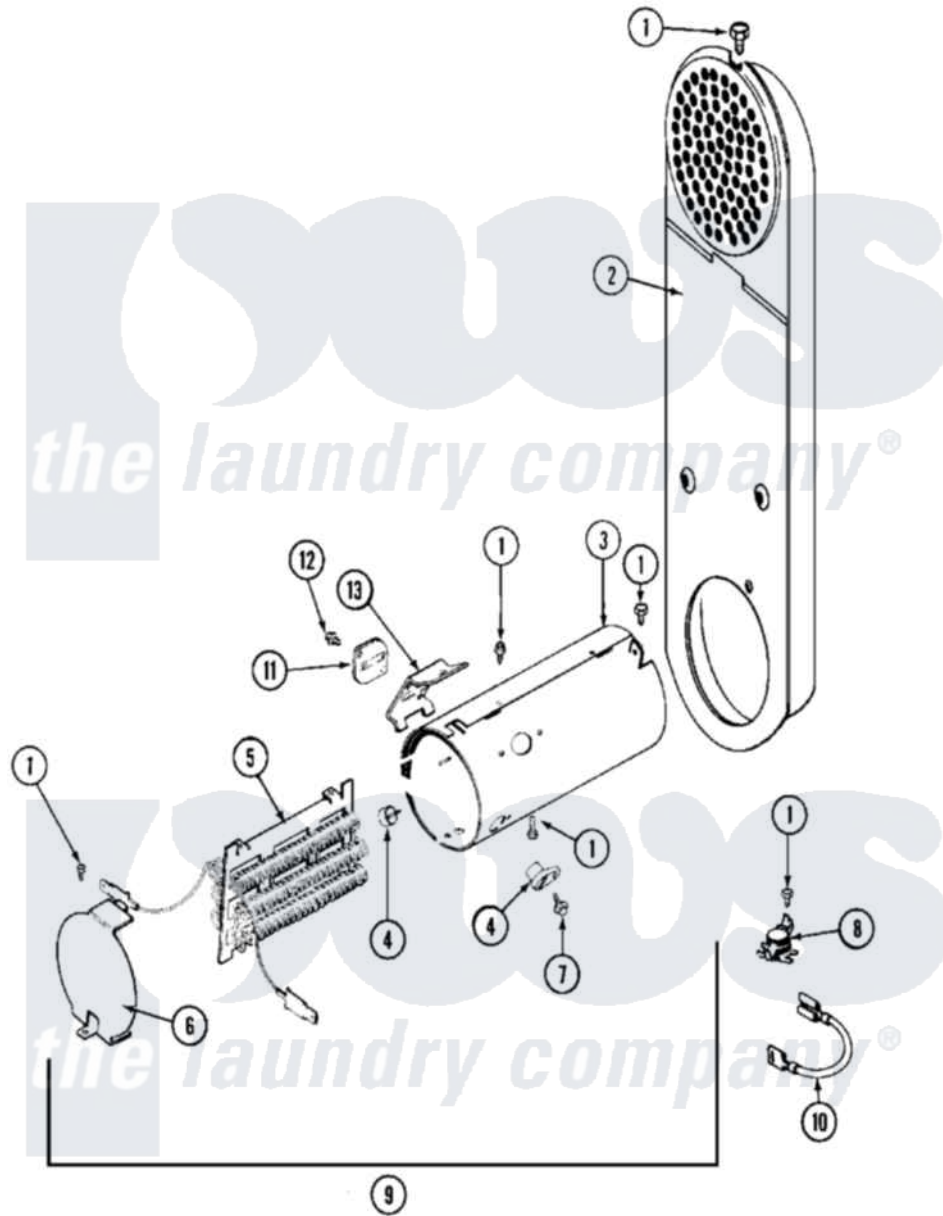

Maytag MDE13PDAEW 06 - HEATER

Maytag Residential Maytag MDE13PDAEW Dryer Parts Diagram 06 - HEATER
 Click on the part number to view part

Item	Original Part Number	Replaced By	Status	Part Description
001	211294	90767		Screw, 8A X 3/8 HeX Washer Head Tapping
002	308503		Not Available	INLET DUCT ASSEMBLY
003	314995			Enclosure, Heater
004	314998			Insulator, Terminal
005	308614			Heater Sub-Assembly
"	Y308613	W10116747		Heater
006	314999			Shield, Radiant
007	NLA		Not Available	SCREW, TERMINAL INSULATOR
008	303396			Thermostat, Hi-Limit
009	307179			Heater Assembly
"	307181			Heater Assembly Complete
010	Y307173			Wire, Jumper
011	307473			Fuse, Thermal
012	NLA		Not Available	SCREW
013	315346			Bracket, Thermal Fuse