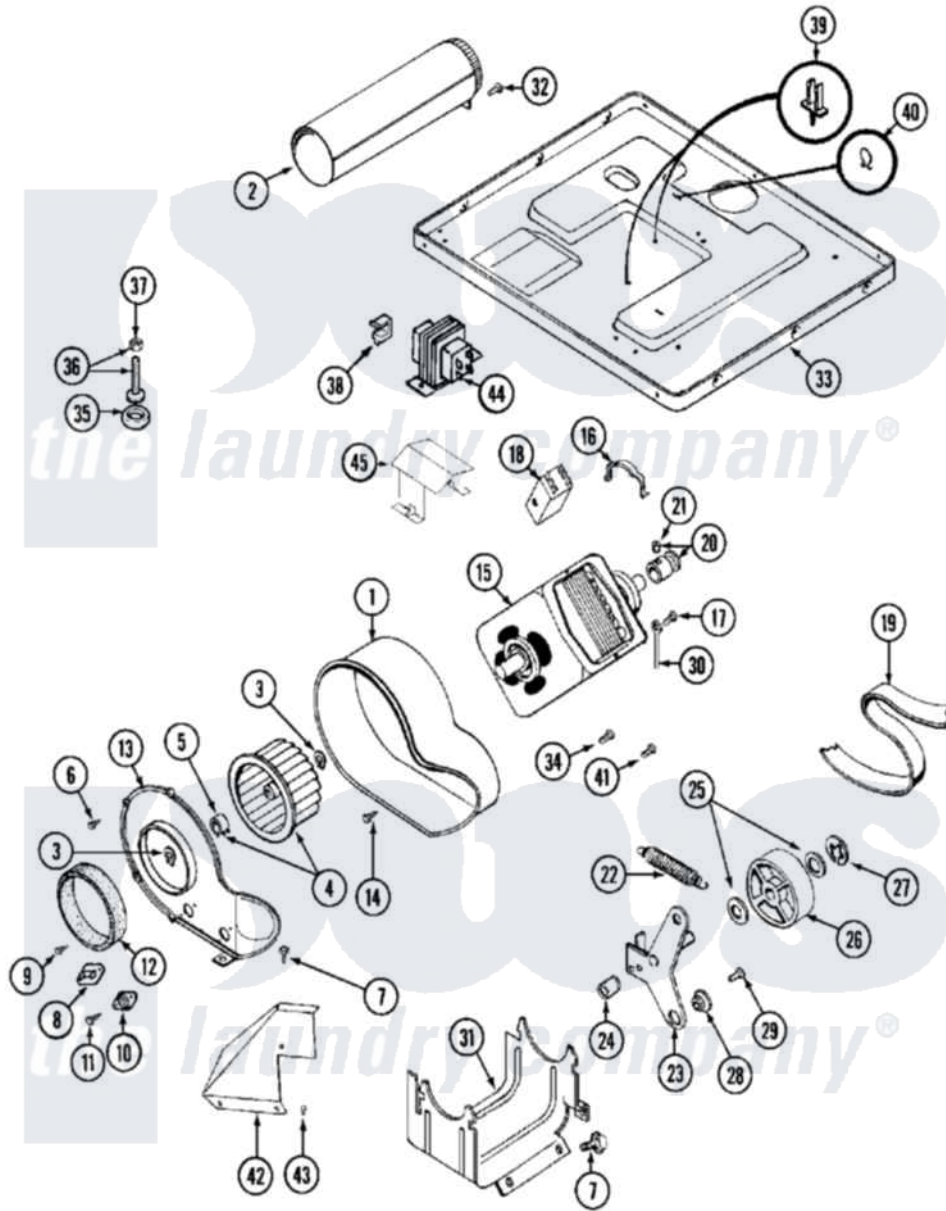

Maytag MDE13PDAEW 07 - MOTOR DRIVE

Maytag [Residential Maytag MDE13PDAEW Dryer Parts](#) Parts Diagram 07 - MOTOR DRIVE
 Click on the part number to view part

Item	Original Part Number	Replaced By	Status	Part Description
001	Y312893			Housing, Blower
002	Y303442			EXHAUST DUCT ASSEMBLY
003	410233	9703438		Ring-Retrn
004	Y303836			Blower Wheel Assembly And Clamp
005	312967			Clamp, Blower Housing
006	Y312961	W10116751		Screw
007	Y313561			Screw---NA
008	307208			Thermistor, Temp. Control
"	Y303391	33303391		Thermostat, Cycling
009	211294	90767		Screw, 8A X 3/8 HeX Washer Head Tapping
010	306604			Cut-Off, Thermal Part Not Used
011	NLA		Not Available	SCREW, THERMAL CUT-OFF
012	Y312901			Seal, Housing Cover
013	314778		Not Available	COVER, BLOWER HOUSING