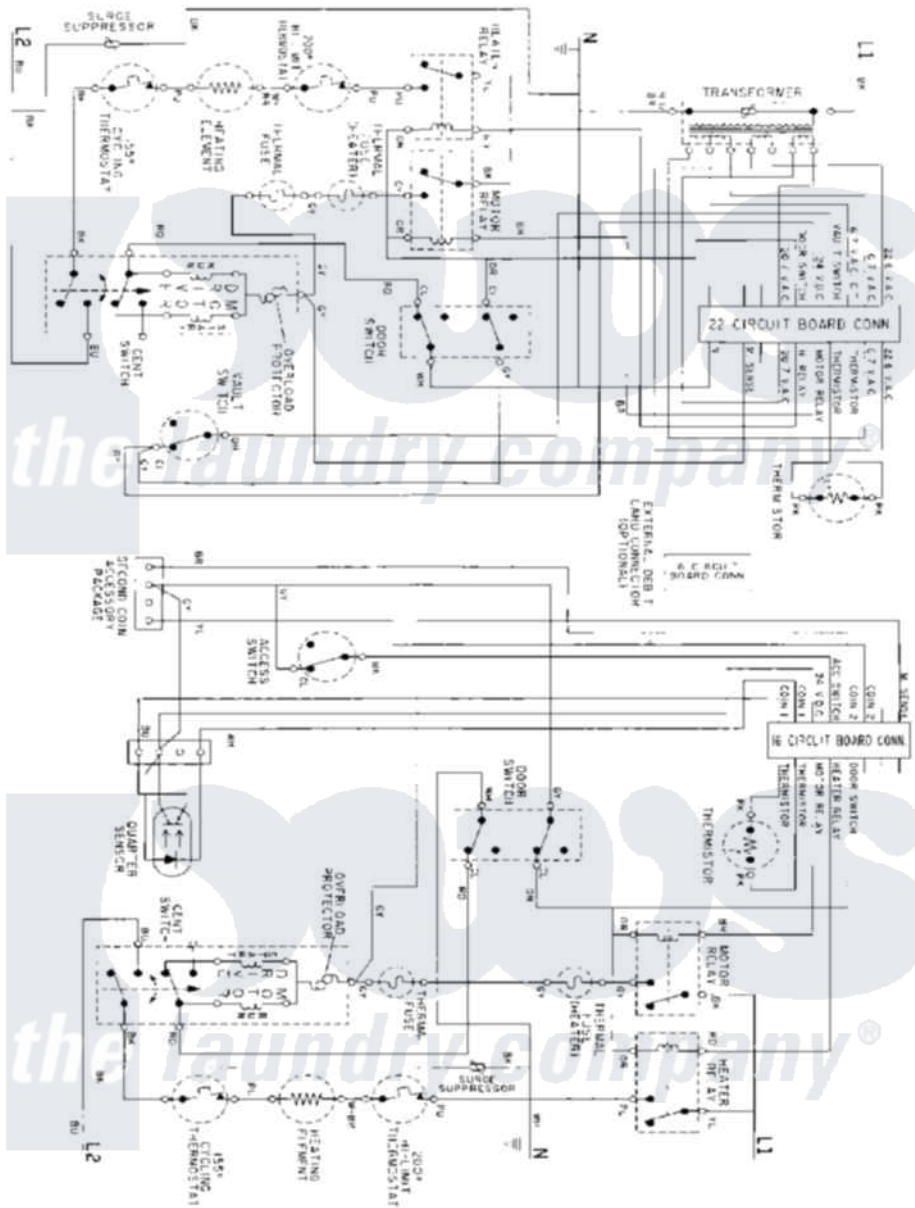

Maytag MDE13PDAEW 08 - WIRING INFORMATION

Maytag Residential Maytag MDE13PDAEW Dryer Parts Parts Diagram 08 - WIRING INFORMATION
 Click on the part number to view part

Item	Original Part Number	Replaced By	Status	Part Description
001	NLA		Not Available	WIRING INFORMATION