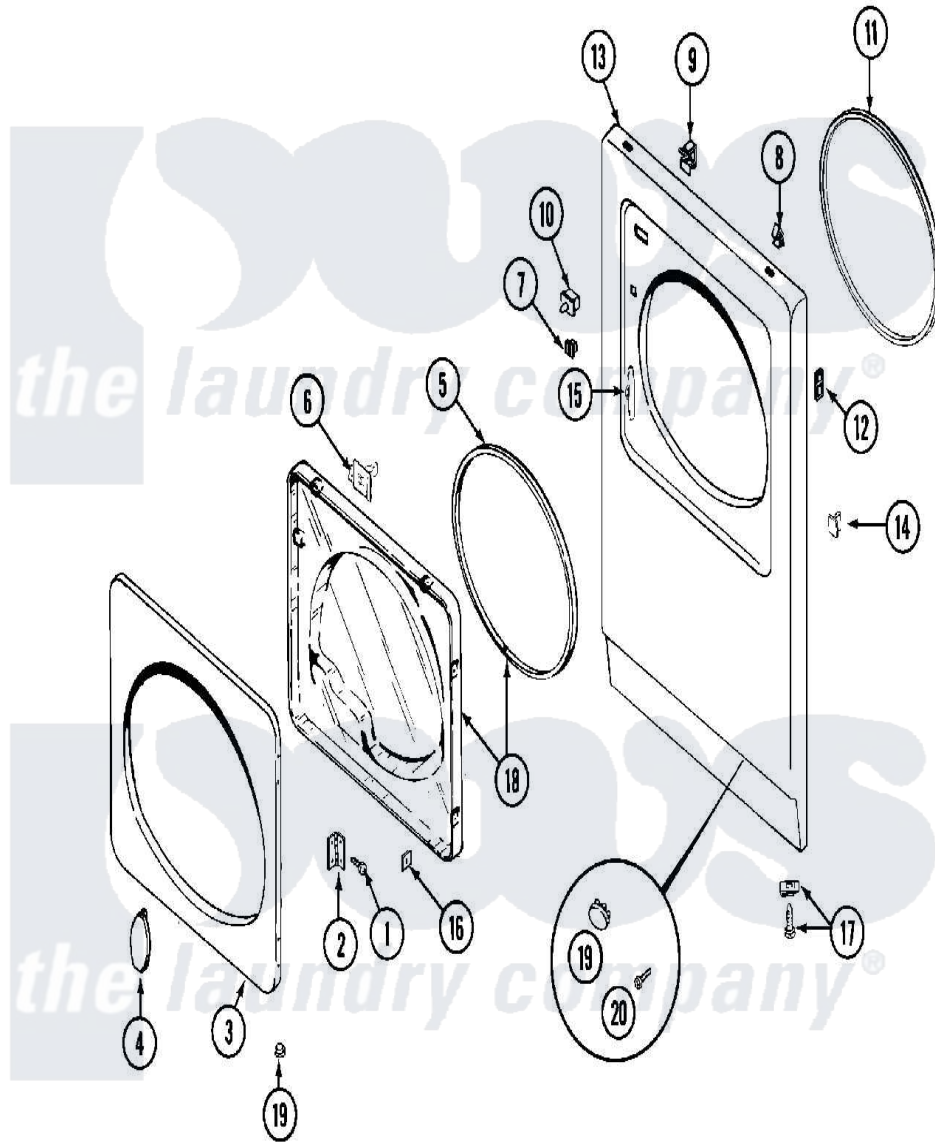

Maytag MDE13PDAGW 03 - DOOR

Maytag [Residential Maytag MDE13PDAGW Dryer Parts](#) Parts Diagram 03 - DOOR
 Click on the part number to view part

Item	Original Part Number	Replaced By	Status	Part Description
001	Y314062			Screw, Door Hinge And Panel
002	33001230			Hinge, Door
003	314967		Not Available	DOOR W/WINDOW OUTER HALF (WHT)
004	314939			Handle, Door
005	33001304		Not Available	SEAL, DOOR
006	33001305			Strike, Door
007	Y304578	LA-1003		Door Catch Kit
008	212982	22001650		Fastener, Spring
009	Y310376			Clip, Door Switch Harness
010	33001420			Switch, Door
011	314937			Seal, Front Panel
012	NLA		Not Available	CLIP, HINGE SCREW
"	NLA		Not Available	FASTENER CLIP
013	33001419		Not Available	PANEL, FRONT (UPR-WHT)
"	33001486	98008544		Screw
"	NLA		Not Available	(LWR-WHT)

014	NLA	Not Available	PLUG, DOOR CATCH
015	33001175		Cover, Hinge Hole
016	Y313910		Clip, Door Liner To Outer Panel
017	22001496		Front Panel Fastener And Screw
018	33001203	Not Available	PANEL, CLEAR INNER (W/SEAL)
019	33001614	Not Available	PLUG, FRONT PANEL (WHT)
020	315489		Screw, Extrusion And Front