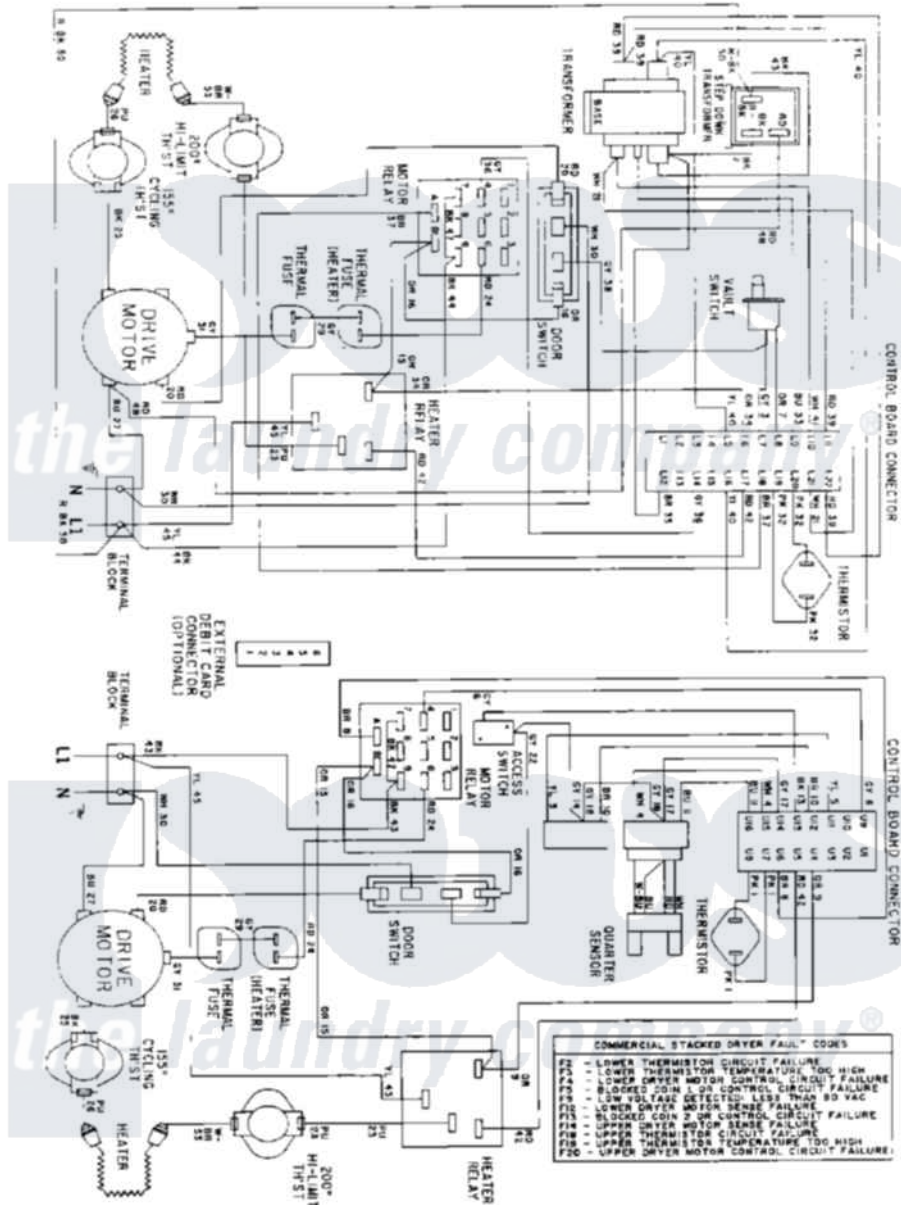

Maytag MDE13PDAGW 08 - WIRING INFORMATION

Maytag Residential Maytag MDE13PDAGW Dryer Parts Parts Diagram 08 - WIRING INFORMATION

[Click on the part number to view part](#)

Item	Original Part Number	Replaced By	Status	Part Description
001	NLA		Not Available	WIRING INFORMATION