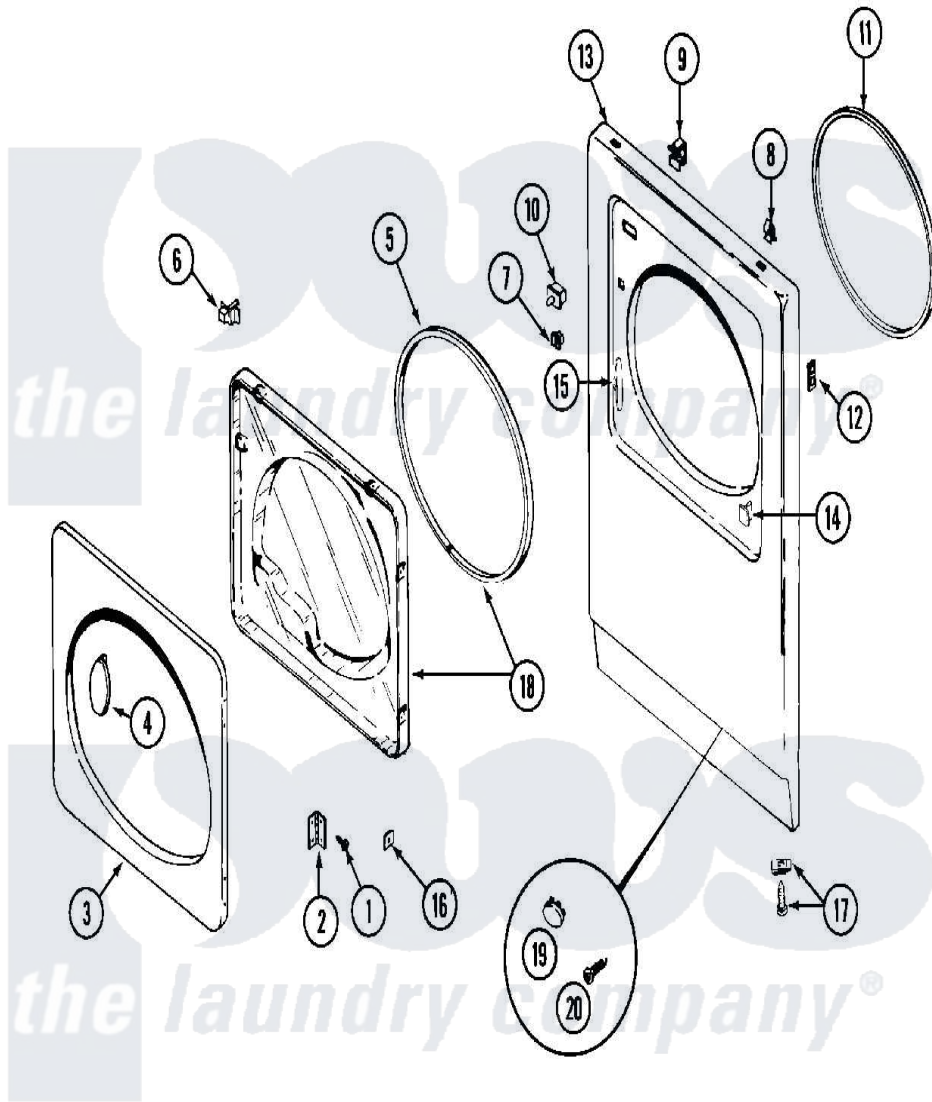

Maytag MDE13PDBCL 03 - DOOR

Maytag [Residential Maytag MDE13PDBCL Dryer Parts](#) Parts Diagram 03 - DOOR

[Click on the part number to view part](#)

Item	Original Part Number	Replaced By	Status	Part Description
001	Y314062			Screw, Door Hinge And Panel
002	33001230			Hinge, Door
003	314967		Not Available	DOOR W/WINDOW OUTER HALF (WHT)
"	NLA		Not Available	(ALM)
004	314939			Handle, Door
"	314974			Handle, Door
005	33001192			Seal, Door
006	33001305			Strike, Door
007	Y304578	LA-1003		Door Catch Kit
008	212982	22001650		Fastener, Spring
009	Y310376			Clip, Door Switch Harness
010	33001420			Switch, Door
011	314937			Seal, Front Panel
012	NLA		Not Available	CLIP, HINGE SCREW
"	NLA		Not Available	FASTENER, FRONT PANEL
013	33001447		Not Available	PANEL, FRONT (UPR-WHT)

"	33001486	98008544	Screw
"	NLA	Not Available	PANEL, FRONT (UPR-ALM)
014	NLA	Not Available	PLUG, DOOR CATCH
015	33001175		Cover, Hinge Hole
"	33001176		Cover, Hinge Hole
016	Y313910		Clip, Door Liner To Outer Panel
017	22001496		Front Panel Fastener And Screw
018	33001203	Not Available	PANEL, CLEAR INNER (W/SEAL)
019	33001614	Not Available	PLUG, FRONT PANEL (WHT)
"	33001615	Not Available	PLUG, FRONT PANEL (ALM)
020	315489		Screw, Extrusion And Front