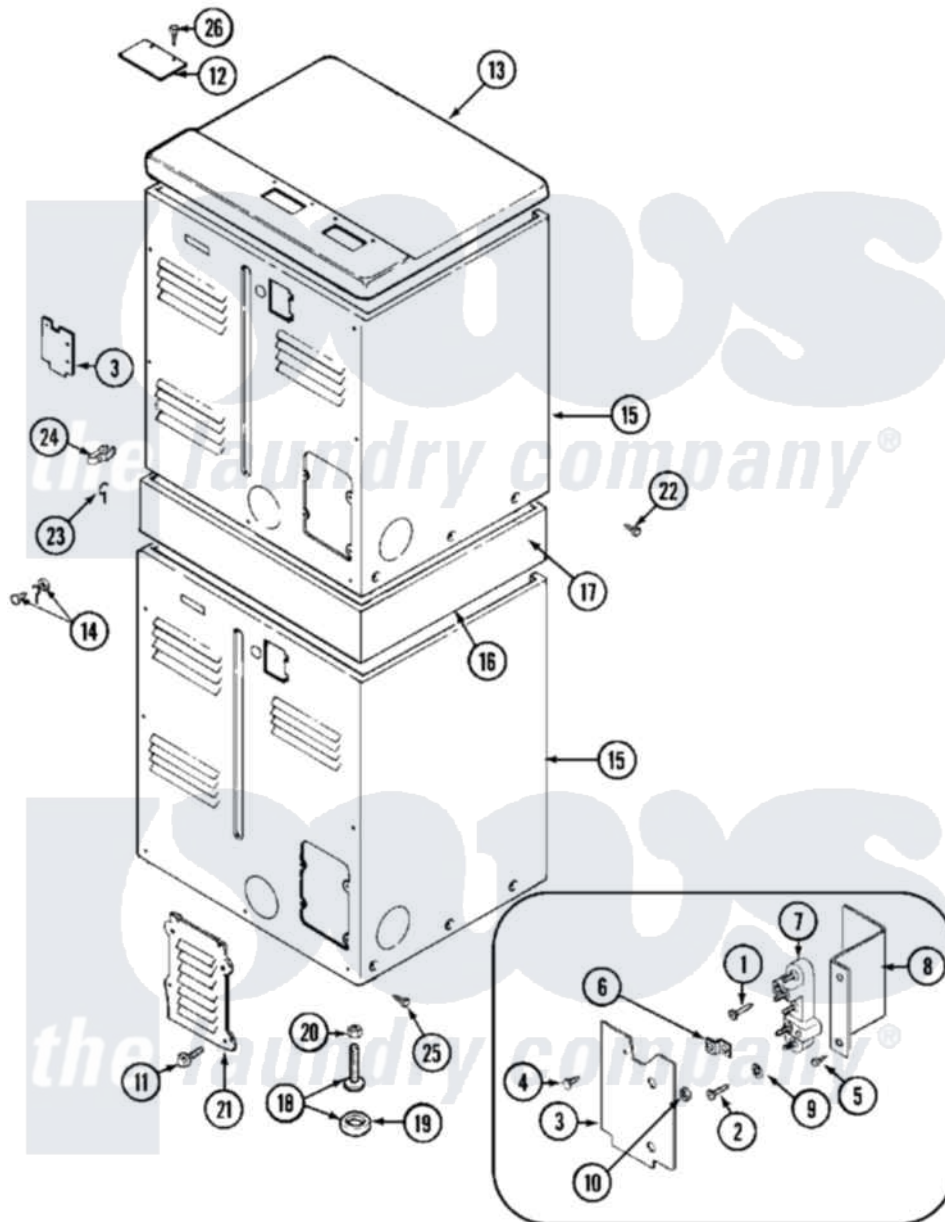

# Maytag MDE13PDBCL 04 - REAR

Maytag [Residential Maytag MDE13PDBCL Dryer Parts](#) Parts Diagram 04 - REAR  
 Click on the part number to view part

Item	Original Part Number	Replaced By	Status	Part Description
001	NLA		Not Available	SCREW, GROUND STRAP
002	Y310632	<a href="#">1163839</a>		Screw
003	Y312905		Not Available	COVER, TERMINAL
004	<a href="#">Y313561</a>			Screw----NA
005	Y312209	<a href="#">W10001200</a>		Screw
006	<a href="#">Y312184</a>			Strap, Grounding
007	<a href="#">33001244</a>			Block, Terminal
008	<a href="#">Y312904</a>			Bracket, Terminal Block
009	<a href="#">311093</a>			Washer, Terminal Connection
"	<a href="#">Y311270</a>			Washer, Terminal Block
010	311484	<a href="#">112432</a>		Nut
011	216423	<a href="#">3370225</a>		Screw
012	NLA		Not Available	PLATE, TOP COVER
013	NLA		Not Available	COVER, TOP (WHT)
014	NLA		Not Available	SCREW & WASHER ASSEMBLY
015	NLA		Not Available	CABINET (LWR-WHT)

"	Y310632	<a href="#">1163839</a>	Screw
016	NLA	Not Available	SUPPORT ASSEMBLY (WHT)
017	310933	<a href="#">33002194</a>	Nut, Speed
018	Y302699	<a href="#">22003428</a>	Leg, Adjustable
019	<a href="#">210684</a>		Foot, Adjustable Leg
020	<a href="#">210385</a>		Lock Nut For Adjustable Leg
021	Y312951	Not Available	ACCESS COVER, BACK
022	NLA	Not Available	SCREW, SUPPORT
"	Y310632	<a href="#">1163839</a>	Screw
023	<a href="#">311155</a>		Ground Wire And Clamp
024	<a href="#">301548</a>		Clamp, Ground Wire
"	<a href="#">313122</a>		Screw - Baffle To Tumbler
025	<a href="#">213007</a>		Xfor Cabinet See Cabinet, Back
026	<a href="#">Y313559</a>		Screw