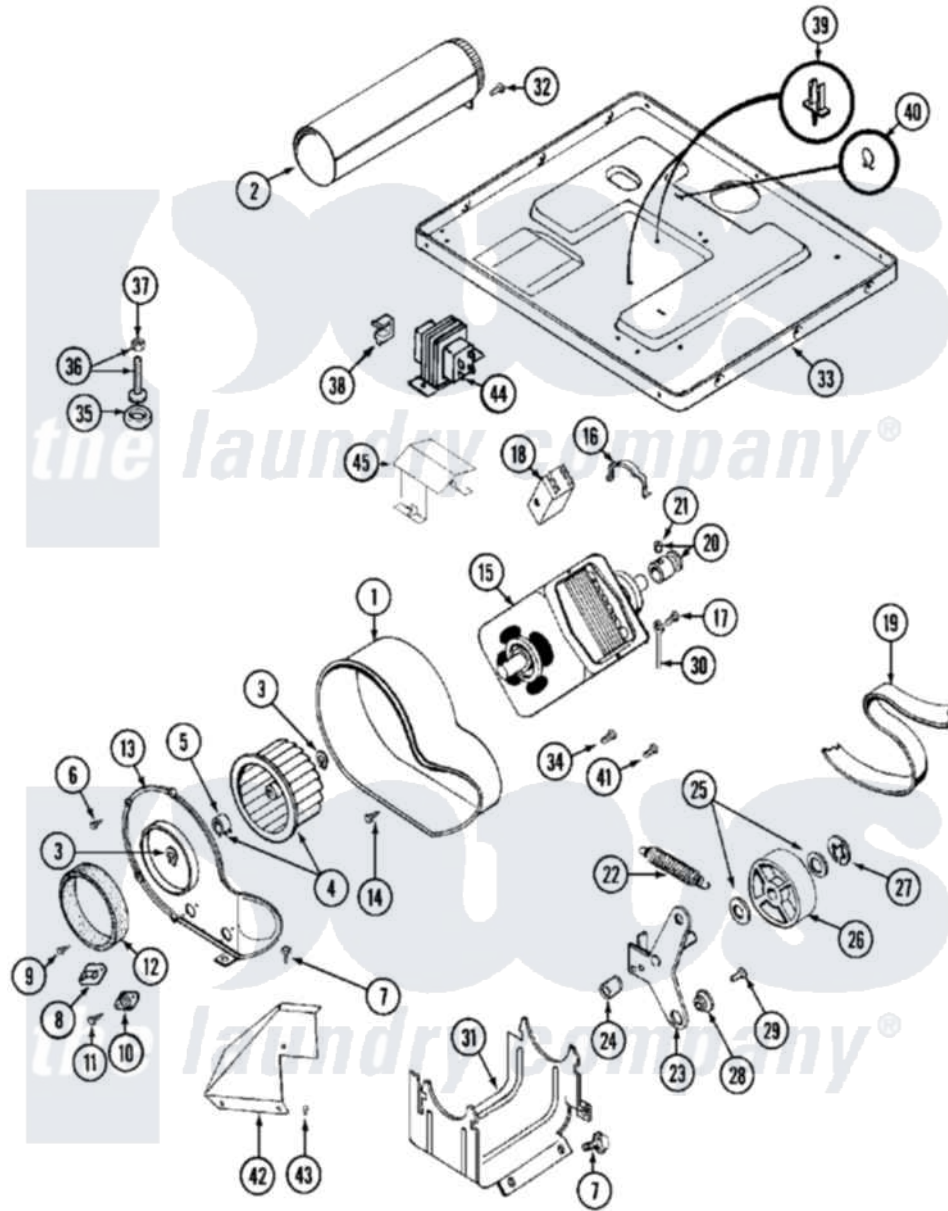

Maytag MDE13PDBCL 07 - MOTOR DRIVE

Maytag [Residential Maytag MDE13PDBCL Dryer Parts](#) Parts Diagram 07 - MOTOR DRIVE
 Click on the part number to view part

Item	Original Part Number	Replaced By	Status	Part Description
001	Y312893			Housing, Blower
002	Y303442			EXHAUST DUCT ASSEMBLY
003	410233	9703438		Ring-Retrn
004	Y303836			Blower Wheel Assembly And Clamp
005	312967			Clamp, Blower Housing
006	Y312961	W10116751		Screw
007	Y313561			Screw----NA
008	307208			Thermistor, Temp. Control
"	Y303391	33303391		Thermostat, Cycling
009	211294	90767		Screw, 8A X 3/8 HeX Washer Head Tapping
010	306604			Cut-Off, Thermal Part Not Used
011	NLA		Not Available	SCREW, THERMAL CUT-OFF
012	Y312901			Seal, Housing Cover
013	314778		Not Available	COVER, BLOWER HOUSING