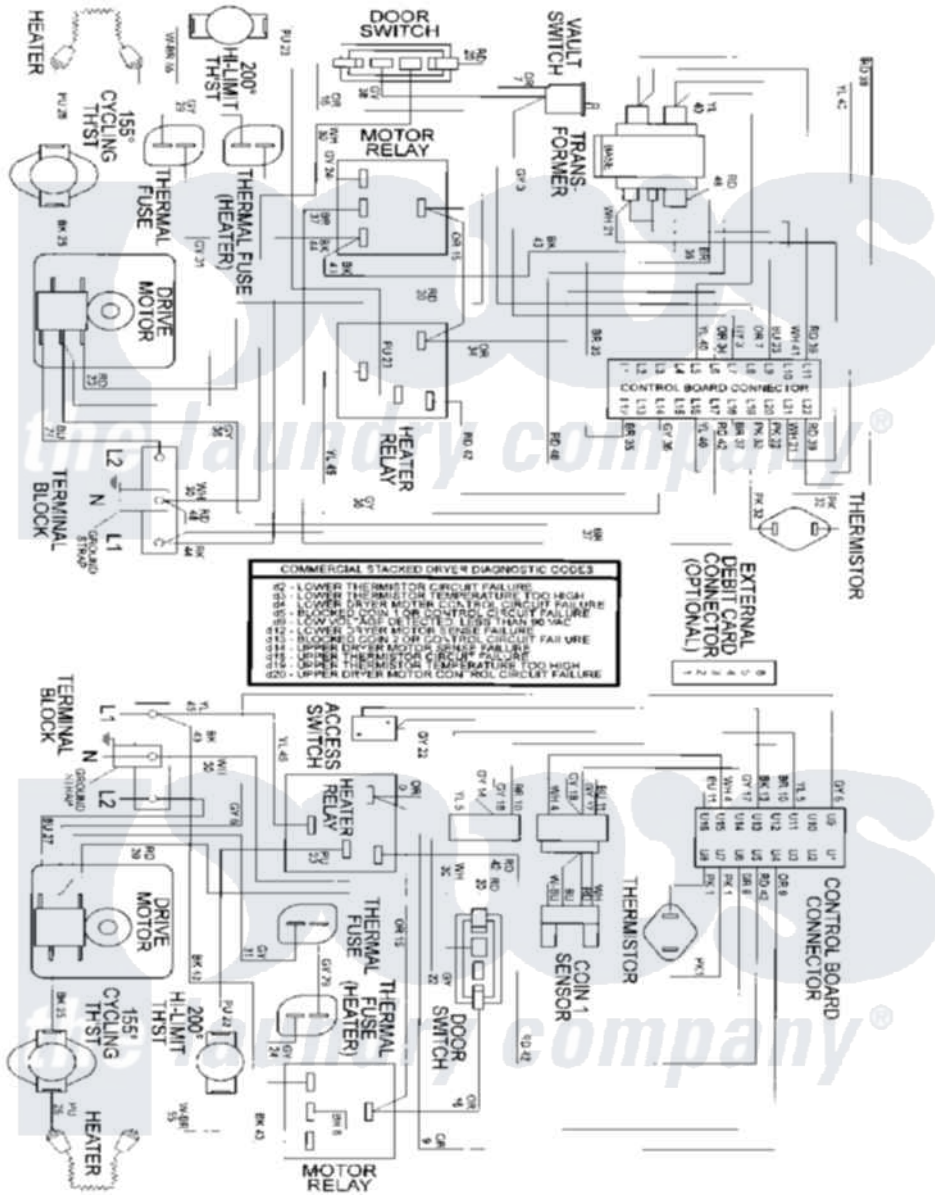

Maytag MDE13PDBCL 08 - WIRING INFORMATION

Maytag Residential Maytag MDE13PDBCL Dryer Parts Parts Diagram 08 - WIRING INFORMATION
 Click on the part number to view part

Item	Original Part Number	Replaced By	Status	Part Description
001	NLA		Not Available	WIRING INFORMATION