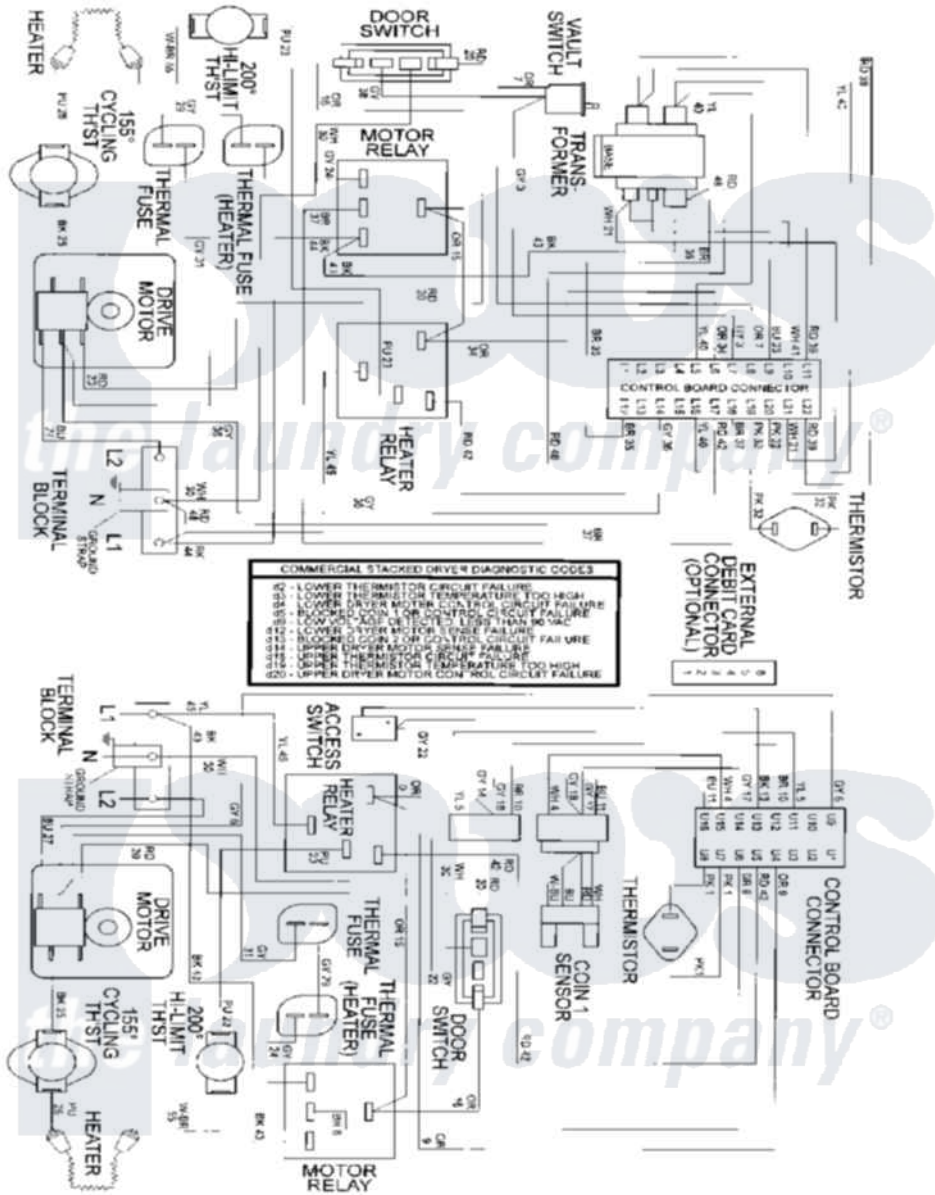

Maytag MDE13PBCW 08 - WIRING INFORMATION

Maytag Residential Maytag MDE13PBCW Dryer Parts Parts Diagram 08 - WIRING INFORMATION
 Click on the part number to view part

Item	Original Part Number	Replaced By	Status	Part Description
001	NLA		Not Available	WIRING INFORMATION