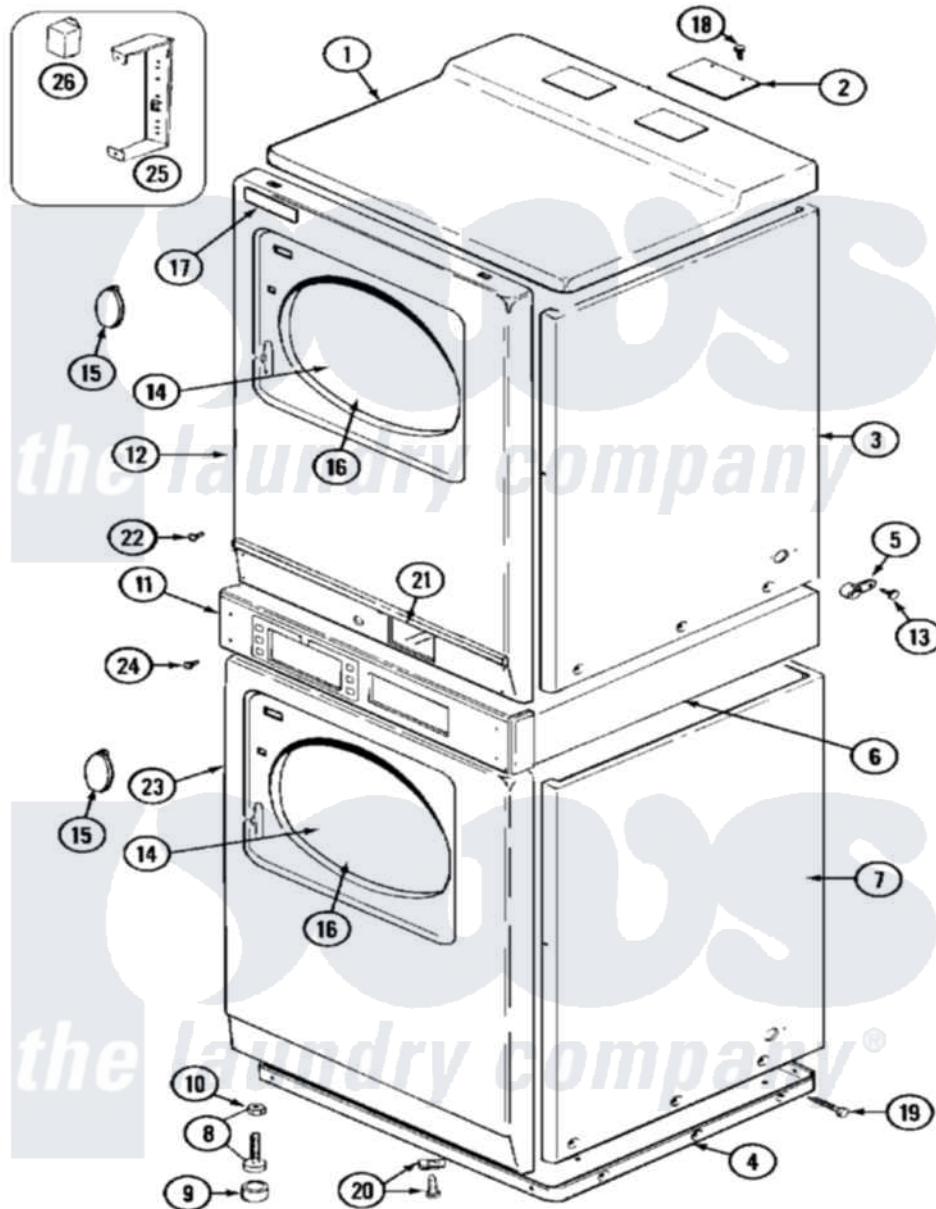

Maytag MDE13PDBDW 02 - FRONT

Maytag [Residential Maytag MDE13PDBDW Dryer Parts](#) Parts Diagram 02 - FRONT
 Click on the part number to view part

Item	Original Part Number	Replaced By	Status	Part Description
001	NLA		Not Available	COVER, TOP (WHT)
002	NLA		Not Available	PLATE, COVER
003	NLA		Not Available	CABINET (UPR-WHT)
004	306261			Base Assembly, Upper Dryer
"	306530		Not Available	BASE ASSEMBLY (LOWER)
005	910768	M0280301		Tie Electr
006	310933	33002194		Nut, Speed
"	314663	214354		Screw, Top Cover To Cabnt.
"	911050	4312464		Screw
"	NLA		Not Available	SUPPORT ASSEMBLY (WHT)
"	Y310632	1163839		Screw
007	NLA		Not Available	CABINET (LWR-WHT)
008	Y302699	22003428		Leg, Adjustable
009	210684			Foot, Adjustable Leg
010	210385			Lock Nut For Adjustable Leg
011	NLA		Not Available	EXTRUSION, CONTROL (LWR)

012	314666		Not Available	SCREW, PANEL (UPR)
"	33001447		Not Available	PANEL, FRONT (UPR-WHT)
"	33001486	98008544		Screw
"	NLA		Not Available	PANEL, FRONT (UPR-ALM)
"	NLA		Not Available	CLIP, CABINET SCREW
013	211168	W10139210		Screw, 8-18 X 5/16
014	33001203		Not Available	PANEL, CLEAR INNER (W/SEAL)
015	314939			Handle, Door
"	314974			Handle, Door
016	314967		Not Available	DOOR W/WINDOW OUTER HALF (WHT)
"	NLA		Not Available	(ALM)
017	33001711	33002936		Medallion-
018	Y313559			Screw
019	213007			Xfor Cabinet See Cabinet, Back
020	22001496			Front Panel Fastener And Screw
021	NLA		Not Available	EXTRUSION, CONTROL (UPR)
022	215506			Screw, Control Panel Overlay
"	315489			Screw, Extrusion And Front
023	33001486	98008544		Screw
"	33001614		Not Available	PLUG, FRONT PANEL (WHT)
"	33001615		Not Available	PLUG, FRONT PANEL (ALM)
"	NLA		Not Available	PANEL, FRONT (LWR-WHT)
024	215506			Screw, Control Panel Overlay
025	314627			Bracket, Relays
"	Y310632	1163839		Screw
026	206824	W10133335		Relay, Motor
"	306199			Relay, Heater
"	306398			Relay, Heater
"	Y251119	3177991		Screw