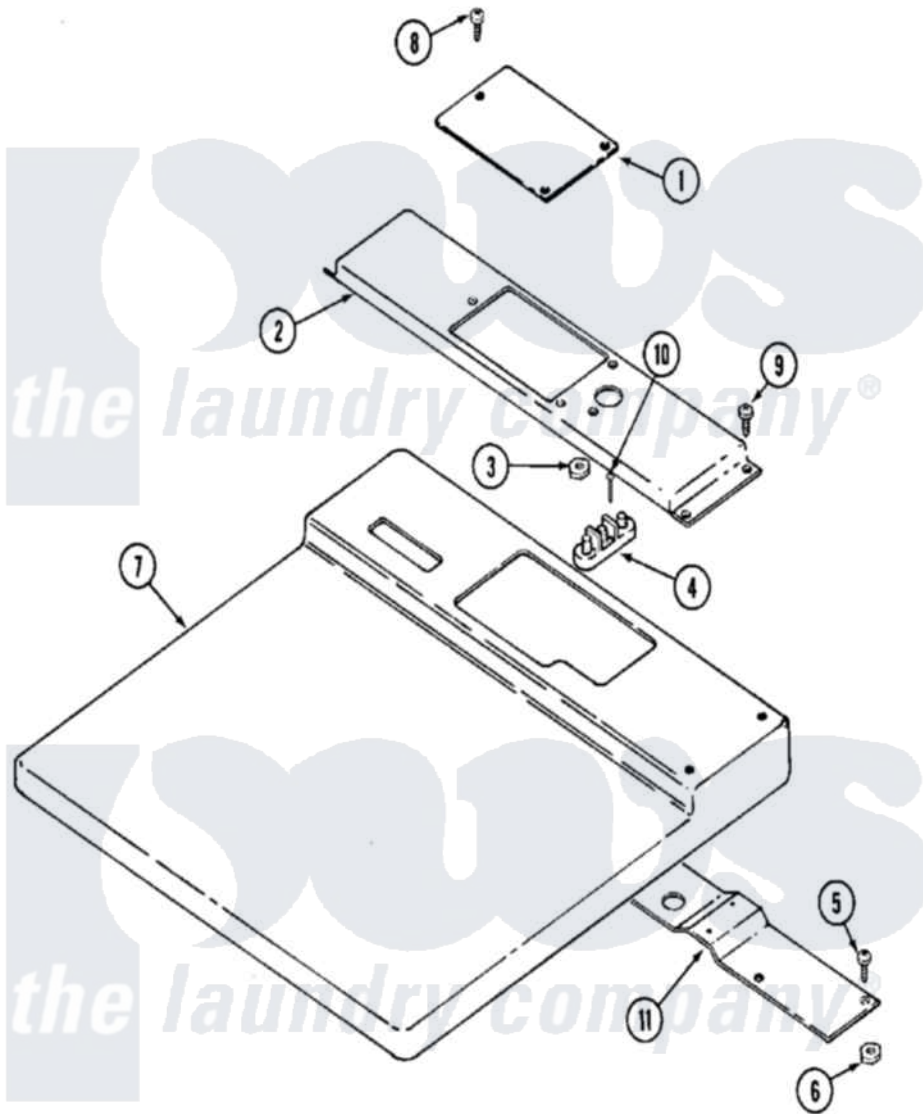

Maytag MDE13PDBDW 03 - TOP COVER-CANADA

Maytag Residential Maytag MDE13PDBDW Dryer Parts Parts Diagram 03 - TOP COVER-CANADA
 Click on the part number to view part

Item	Original Part Number	Replaced By	Status	Part Description
001	Y314174			Terminal Cover - Canada
002	NLA		Not Available	ENTRANCE, CONDUIT
003	311484	112432		Nut
"	Y311270			Washer, Terminal Block
004	33001244			Block, Terminal
005	22001354	W10177242		Hex-Nut 9/32 - 28
"	NLA		Not Available	SCREW, BLOCK PLATE
006	Y052721			Nut, Terminal Block Plate
007	NLA		Not Available	COVER, TOP (WHT)
008	211294	90767		Screw, 8A X 3/8 HeX Washer Head Tapping
"	Y313559			Screw
009	211294	90767		Screw, 8A X 3/8 HeX Washer Head Tapping
"	Y313559			Screw
010	Y312209	W10001200		Screw
011	33001303			Grommet, Plate Hole