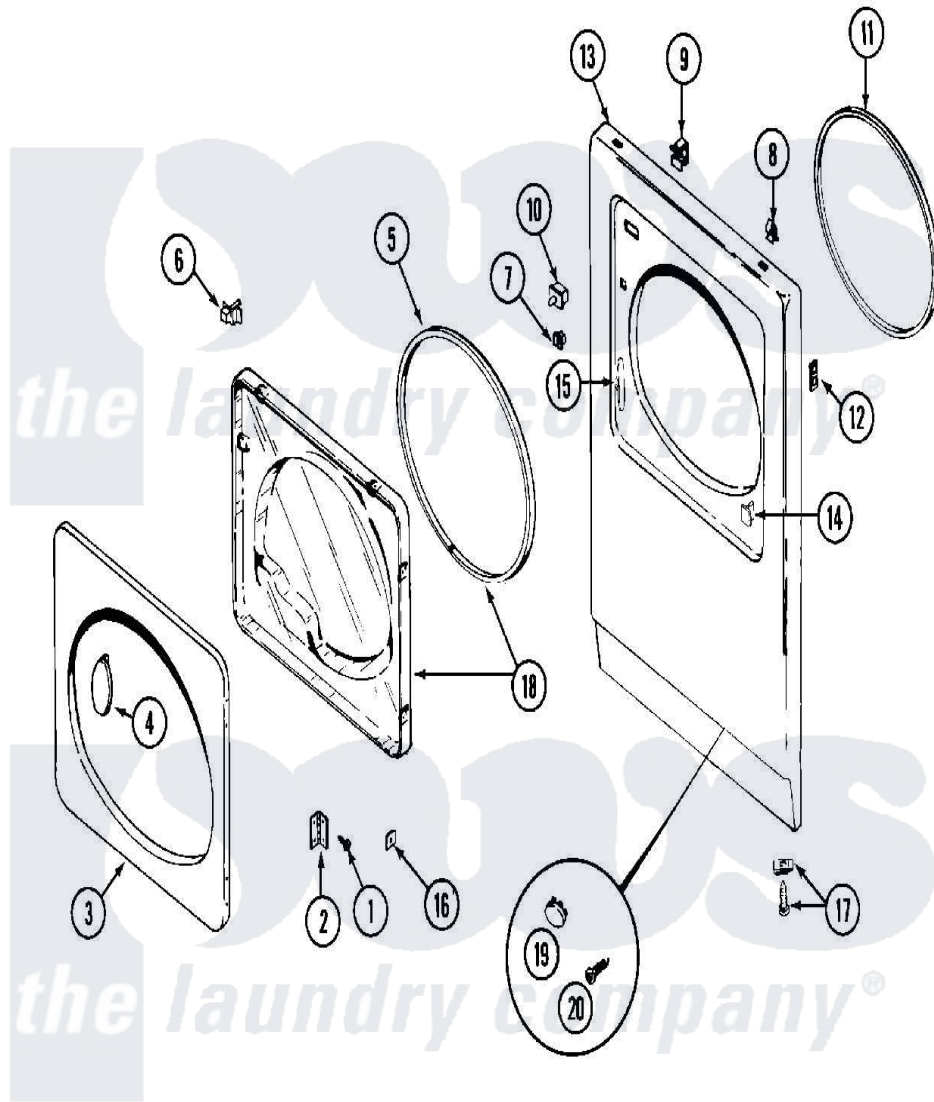

# Maytag MDE13PDBDW 04 - DOOR

Maytag [Residential Maytag MDE13PDBDW Dryer Parts](#) Parts Diagram 04 - DOOR  
 Click on the part number to view part

| Item | Original Part Number     | Replaced By              | Status        | Part Description               |
|------|--------------------------|--------------------------|---------------|--------------------------------|
| 001  | <a href="#">Y314062</a>  |                          |               | Screw, Door Hinge And Panel    |
| 002  | <a href="#">33001230</a> |                          |               | Hinge, Door                    |
| 003  | 314967                   |                          | Not Available | DOOR W/WINDOW OUTER HALF (WHT) |
| "    | NLA                      |                          | Not Available | (ALM)                          |
| 004  | <a href="#">314939</a>   |                          |               | Handle, Door                   |
| "    | <a href="#">314974</a>   |                          |               | Handle, Door                   |
| 005  | <a href="#">33001192</a> |                          |               | Seal, Door                     |
| 006  | <a href="#">33001305</a> |                          |               | Strike, Door                   |
| 007  | Y304578                  | <a href="#">LA-1003</a>  |               | Door Catch Kit                 |
| 008  | 212982                   | <a href="#">22001650</a> |               | Fastener, Spring               |
| 009  | <a href="#">Y310376</a>  |                          |               | Clip, Door Switch Harness      |
| 010  | <a href="#">33001420</a> |                          |               | Switch, Door                   |
| 011  | <a href="#">314937</a>   |                          |               | Seal, Front Panel              |
| 012  | NLA                      |                          | Not Available | CLIP, HINGE SCREW              |
| "    | NLA                      |                          | Not Available | FASTENER, FRONT PANEL          |
| 013  | 33001447                 |                          | Not Available | PANEL, FRONT (UPR-WHT)         |