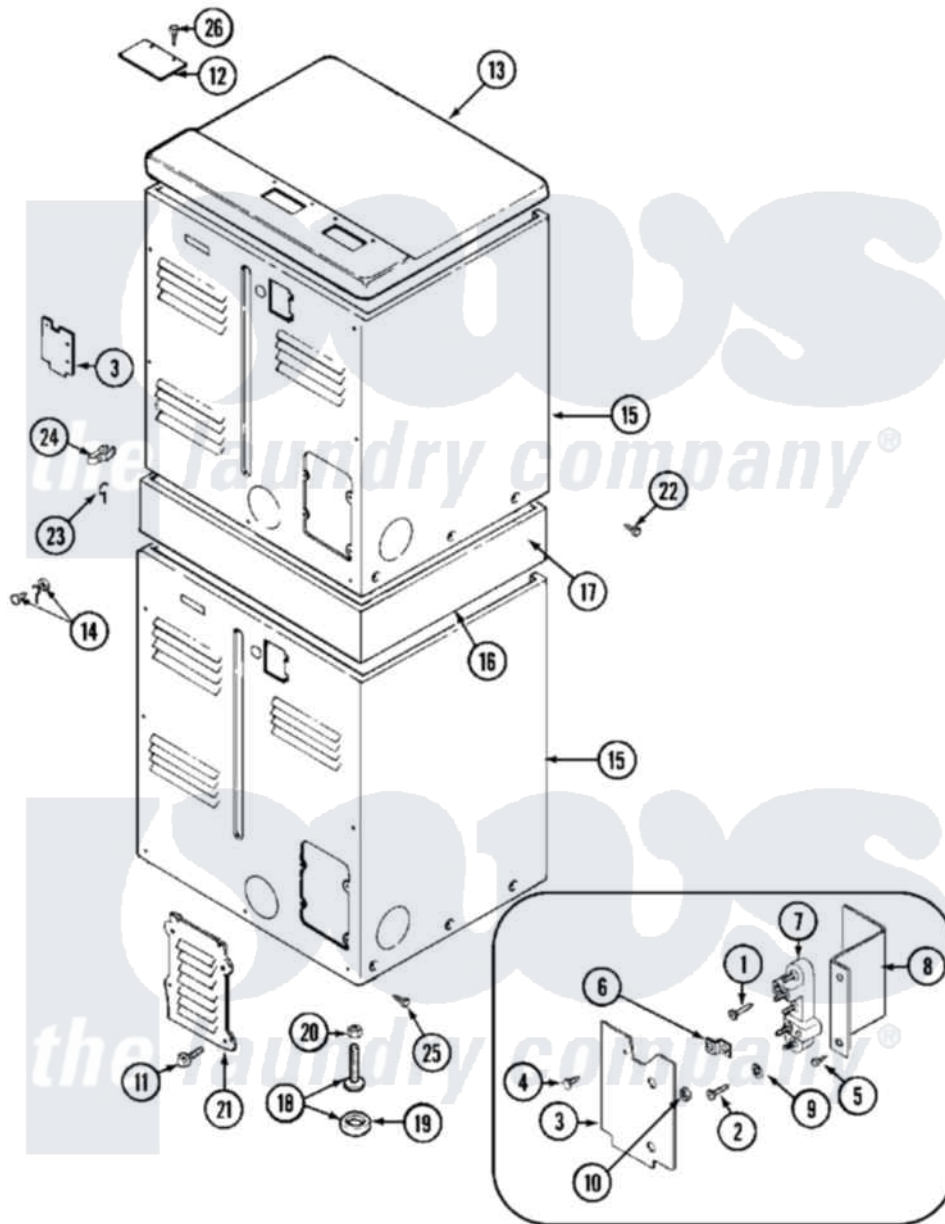

# Maytag MDE13PDBDW 05 - REAR

Maytag Residential Maytag MDE13PDBDW Dryer Parts Parts Diagram 05 - REAR  
 Click on the part number to view part

Item	Original Part Number	Replaced By	Status	Part Description
001	NLA		Not Available	SCREW, GROUND STRAP
002	Y310632	<a href="#">1163839</a>		Screw
003	Y312905		Not Available	COVER, TERMINAL
004	<a href="#">Y313561</a>			Screw----NA
005	Y312209	<a href="#">W10001200</a>		Screw
006	<a href="#">Y312184</a>			Strap, Grounding
007	<a href="#">33001244</a>			Block, Terminal
008	<a href="#">Y312904</a>			Bracket, Terminal Block
009	<a href="#">311093</a>			Washer, Terminal Connection
"	<a href="#">Y311270</a>			Washer, Terminal Block
010	311484	<a href="#">112432</a>		Nut
011	216423	<a href="#">3370225</a>		Screw
012	NLA		Not Available	PLATE, TOP COVER
013	NLA		Not Available	COVER, TOP (WHT)
014	NLA		Not Available	SCREW & WASHER ASSEMBLY
015	NLA		Not Available	CABINET (LWR-WHT)

"	Y310632	<a href="#">1163839</a>	Screw
016	NLA	Not Available	SUPPORT ASSEMBLY (WHT)
017	310933	<a href="#">33002194</a>	Nut, Speed
018	Y302699	<a href="#">22003428</a>	Leg, Adjustable
019	<a href="#">210684</a>		Foot, Adjustable Leg
020	<a href="#">210385</a>		Lock Nut For Adjustable Leg
021	Y312951	Not Available	ACCESS COVER, BACK
022	NLA	Not Available	SCREW, SUPPORT
"	Y310632	<a href="#">1163839</a>	Screw
023	<a href="#">311155</a>		Ground Wire And Clamp
024	<a href="#">301548</a>		Clamp, Ground Wire
"	<a href="#">313122</a>		Screw - Baffle To Tumbler
025	<a href="#">213007</a>		Xfor Cabinet See Cabinet, Back
026	<a href="#">Y313559</a>		Screw