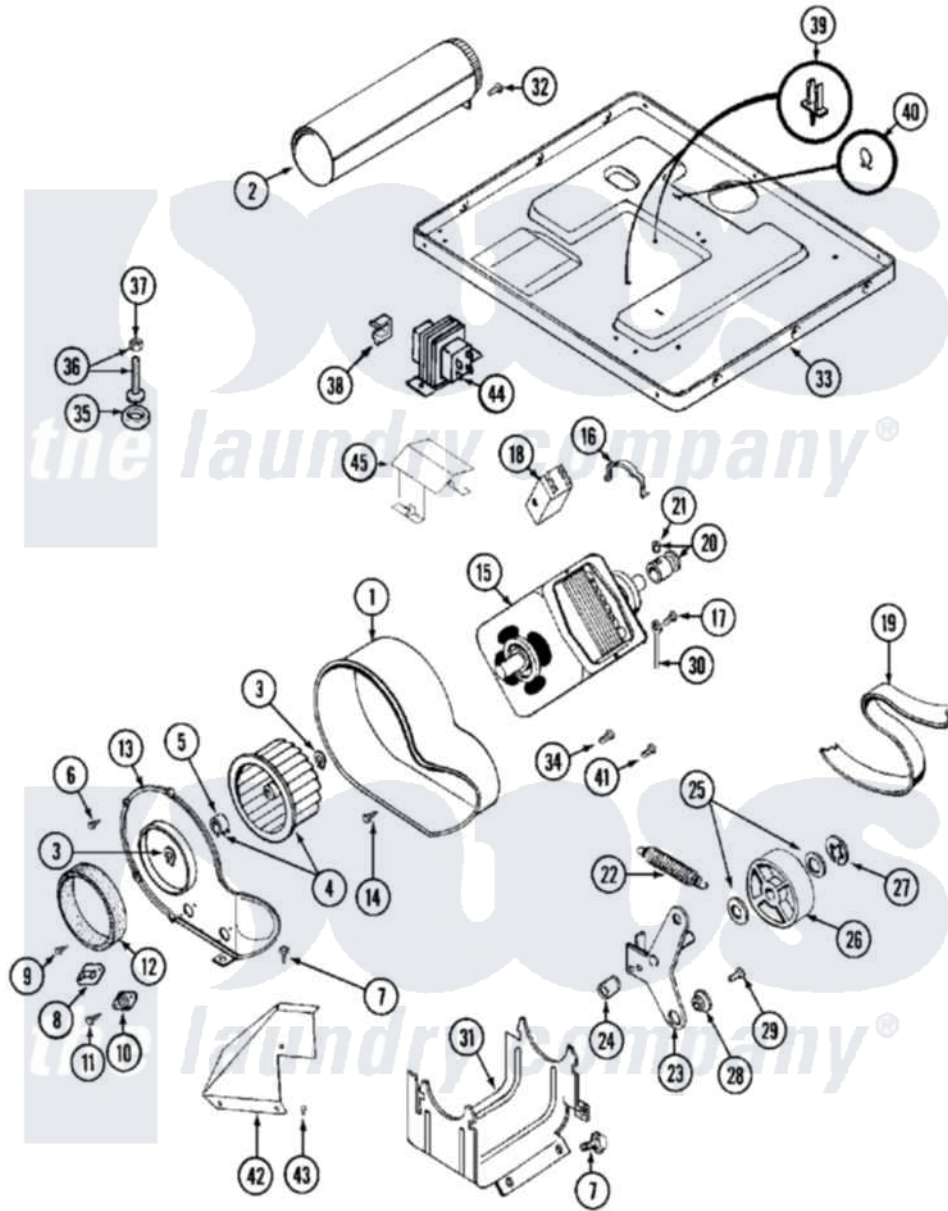

Maytag MDE13PDBDW 08 - MOTOR DRIVE

Maytag [Residential Maytag MDE13PDBDW Dryer Parts](#) Parts Diagram 08 - MOTOR DRIVE
 Click on the part number to view part

Item	Original Part Number	Replaced By	Status	Part Description
001	Y312893			Housing, Blower
002	Y303442			EXHAUST DUCT ASSEMBLY
003	410233	9703438		Ring-Retrn
004	Y303836			Blower Wheel Assembly And Clamp
005	312967			Clamp, Blower Housing
006	Y312961	W10116751		Screw
007	Y313561			Screw----NA
008	307208			Thermistor, Temp. Control
"	Y303391	33303391		Thermostat, Cycling
009	211294	90767		Screw, 8A X 3/8 HeX Washer Head Tapping
010	306604			Cut-Off, Thermal Part Not Used
011	NLA		Not Available	SCREW, THERMAL CUT-OFF
012	Y312901			Seal, Housing Cover
013	314778		Not Available	COVER, BLOWER HOUSING