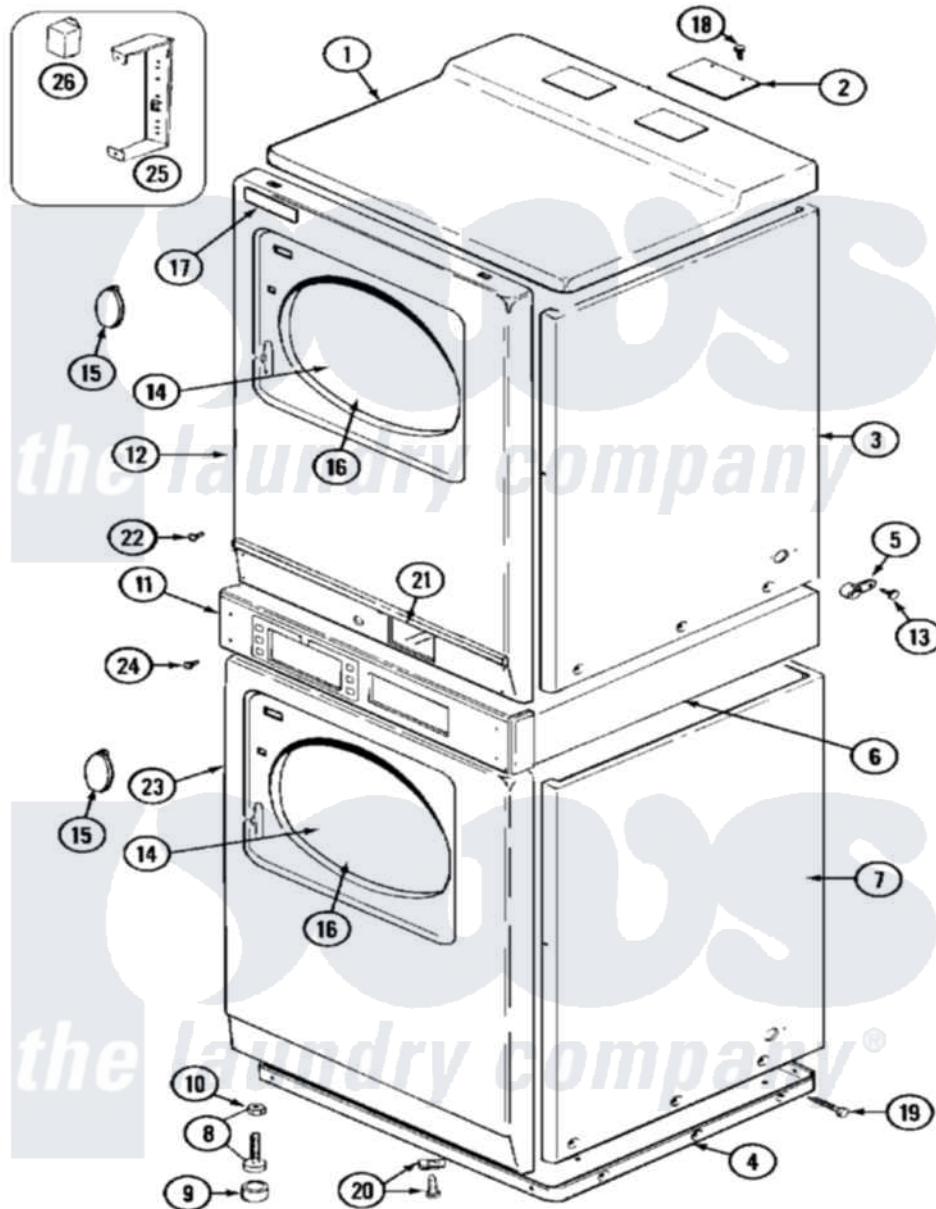

Maytag MDE13PDBEW 02 - FRONT

Maytag [Residential Maytag MDE13PDBEW Dryer Parts](#) Parts Diagram 02 - FRONT
 Click on the part number to view part

Item	Original Part Number	Replaced By	Status	Part Description
001	NLA		Not Available	COVER, TOP (WHT)
002	NLA		Not Available	PLATE, COVER
003	NLA		Not Available	CABINET (UPR-WHT)
004	306261			Base Assembly, Upper Dryer
"	306530		Not Available	BASE ASSEMBLY (LOWER)
005	910768	M0280301		Tie Electr
006	310933	33002194		Nut, Speed
"	314663	214354		Screw, Top Cover To Cabnt.
"	911050	4312464		Screw
"	NLA		Not Available	SUPPORT ASSEMBLY (WHT)
"	Y310632	1163839		Screw
007	NLA		Not Available	CABINET (LWR-WHT)
008	Y302699	22003428		Leg, Adjustable
009	210684			Foot, Adjustable Leg
010	210385			Lock Nut For Adjustable Leg
011	NLA		Not Available	EXTRUSION, CONTROL (LWR)

012	314666		Not Available	SCREW, PANEL (UPR)
"	33001447		Not Available	PANEL, FRONT (UPR-WHT)
"	33001486	98008544		Screw
"	NLA		Not Available	PANEL, FRONT (UPR-ALM)
"	NLA		Not Available	CLIP, CABINET SCREW
013	211168	W10139210		Screw, 8-18 X 5/16
014	33001203		Not Available	PANEL, CLEAR INNER (W/SEAL)
015	314939			Handle, Door
"	314974			Handle, Door
016	314967		Not Available	DOOR W/WINDOW OUTER HALF (WHT)
"	NLA		Not Available	(ALM)
017	33001711	33002936		Medallion-
018	Y313559			Screw
019	213007			Xfor Cabinet See Cabinet, Back
020	22001496			Front Panel Fastener And Screw
021	NLA		Not Available	EXTRUSION, CONTROL (UPR)
022	215506			Screw, Control Panel Overlay
"	315489			Screw, Extrusion And Front
023	33001486	98008544		Screw
"	33001614		Not Available	PLUG, FRONT PANEL (WHT)
"	33001615		Not Available	PLUG, FRONT PANEL (ALM)
"	NLA		Not Available	PANEL, FRONT (LWR-WHT)
024	215506			Screw, Control Panel Overlay
025	314627			Bracket, Relays
"	Y310632	1163839		Screw
026	206824	W10133335		Relay, Motor
"	306199			Relay, Heater
"	306398			Relay, Heater
"	Y251119	3177991		Screw