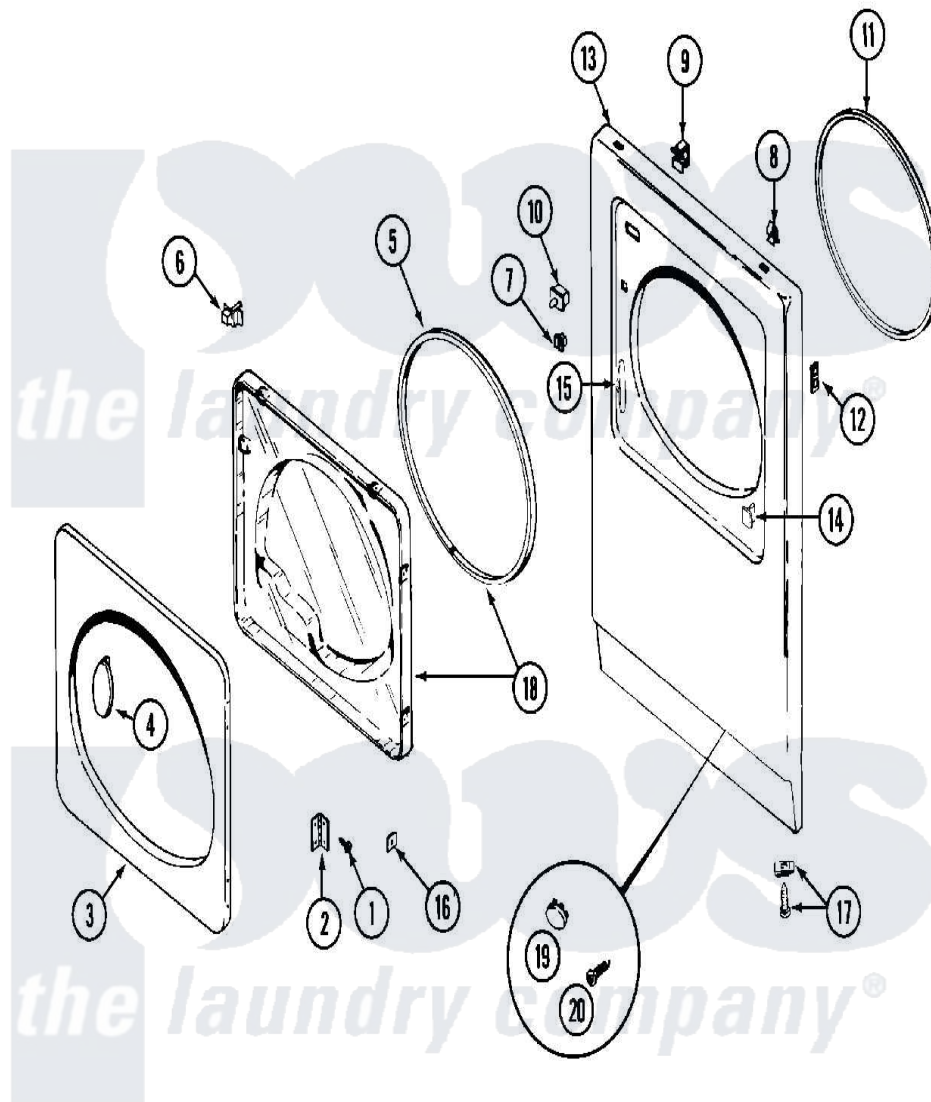

# Maytag MDE13PDBEW 03 - DOOR

Maytag [Residential Maytag MDE13PDBEW Dryer Parts](#) Parts Diagram 03 - DOOR  
 Click on the part number to view part

Item	Original Part Number	Replaced By	Status	Part Description
001	<a href="#">Y314062</a>			Screw, Door Hinge And Panel
002	<a href="#">33001230</a>			Hinge, Door
003	314967		Not Available	DOOR W/WINDOW OUTER HALF (WHT)
"	NLA		Not Available	(ALM)
004	<a href="#">314939</a>			Handle, Door
"	<a href="#">314974</a>			Handle, Door
005	<a href="#">33001192</a>			Seal, Door
006	<a href="#">33001305</a>			Strike, Door
007	Y304578	<a href="#">LA-1003</a>		Door Catch Kit
008	212982	<a href="#">22001650</a>		Fastener, Spring
009	<a href="#">Y310376</a>			Clip, Door Switch Harness
010	<a href="#">33001420</a>			Switch, Door
011	<a href="#">314937</a>			Seal, Front Panel
012	NLA		Not Available	CLIP, HINGE SCREW
"	NLA		Not Available	FASTENER, FRONT PANEL
013	33001447		Not Available	PANEL, FRONT (UPR-WHT)

"	33001486	<a href="#">98008544</a>	Screw
"	NLA	Not Available	PANEL, FRONT (UPR-ALM)
014	NLA	Not Available	PLUG, DOOR CATCH
015	<a href="#">33001175</a>		Cover, Hinge Hole
"	<a href="#">33001176</a>		Cover, Hinge Hole
016	<a href="#">Y313910</a>		Clip, Door Liner To Outer Panel
017	<a href="#">22001496</a>		Front Panel Fastener And Screw
018	33001203	Not Available	PANEL, CLEAR INNER (W/SEAL)
019	33001614	Not Available	PLUG, FRONT PANEL (WHT)
"	33001615	Not Available	PLUG, FRONT PANEL (ALM)
020	<a href="#">315489</a>		Screw, Extrusion And Front