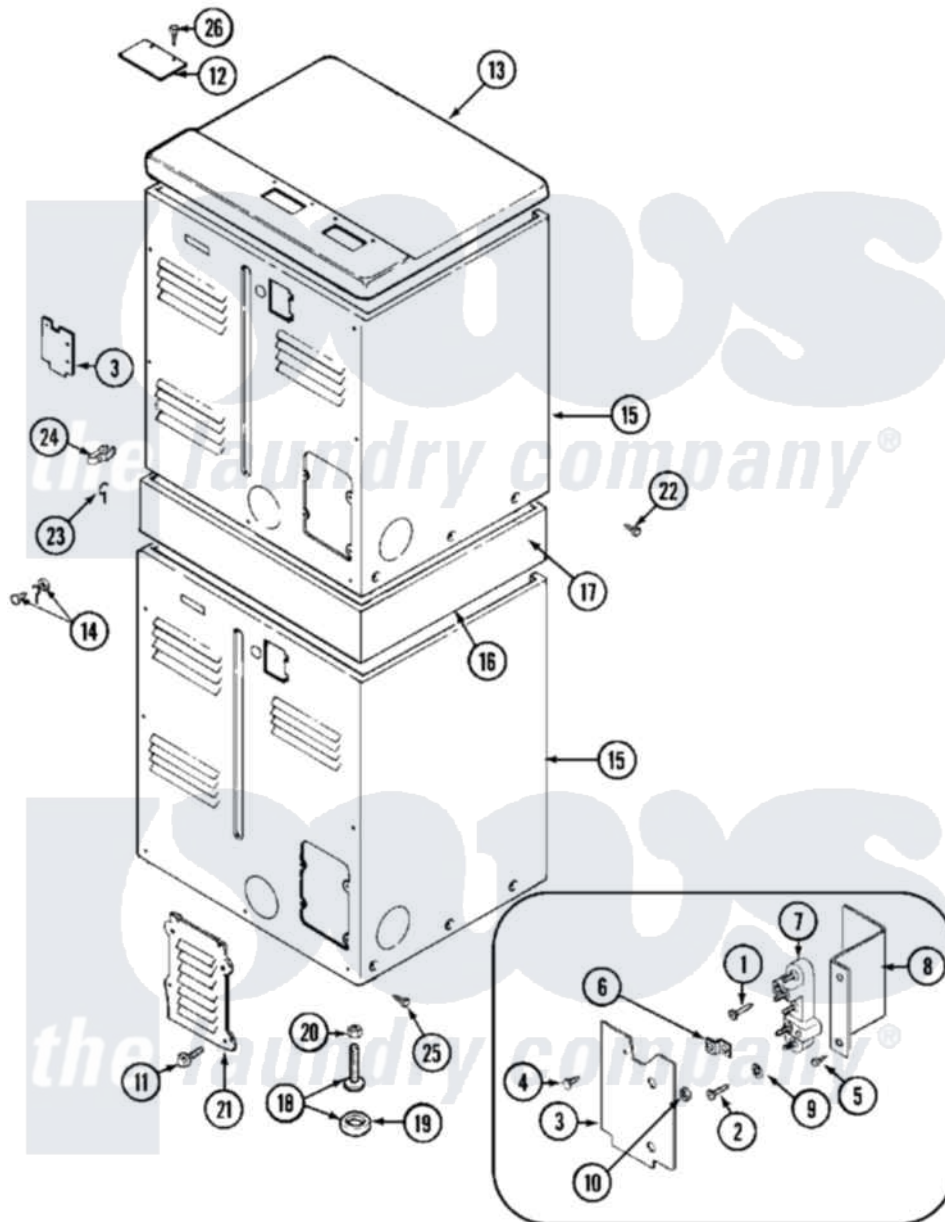

Maytag MDE13PDBEW 04 - REAR

Maytag Residential Maytag MDE13PDBEW Dryer Parts Parts Diagram 04 - REAR
 Click on the part number to view part

Item	Original Part Number	Replaced By	Status	Part Description
001	NLA		Not Available	SCREW, GROUND STRAP
002	Y310632	1163839		Screw
003	Y312905		Not Available	COVER, TERMINAL
004	Y313561			Screw----NA
005	Y312209	W10001200		Screw
006	Y312184			Strap, Grounding
007	33001244			Block, Terminal
008	Y312904			Bracket, Terminal Block
009	311093			Washer, Terminal Connection
"	Y311270			Washer, Terminal Block
010	311484	112432		Nut
011	216423	3370225		Screw
012	NLA		Not Available	PLATE, TOP COVER
013	NLA		Not Available	COVER, TOP (WHT)
014	NLA		Not Available	SCREW & WASHER ASSEMBLY
015	NLA		Not Available	CABINET (LWR-WHT)

"	Y310632	1163839	Screw
016	NLA	Not Available	SUPPORT ASSEMBLY (WHT)
017	310933	33002194	Nut, Speed
018	Y302699	22003428	Leg, Adjustable
019	210684		Foot, Adjustable Leg
020	210385		Lock Nut For Adjustable Leg
021	Y312951	Not Available	ACCESS COVER, BACK
022	NLA	Not Available	SCREW, SUPPORT
"	Y310632	1163839	Screw
023	311155		Ground Wire And Clamp
024	301548		Clamp, Ground Wire
"	313122		Screw - Baffle To Tumbler
025	213007		Xfor Cabinet See Cabinet, Back
026	Y313559		Screw