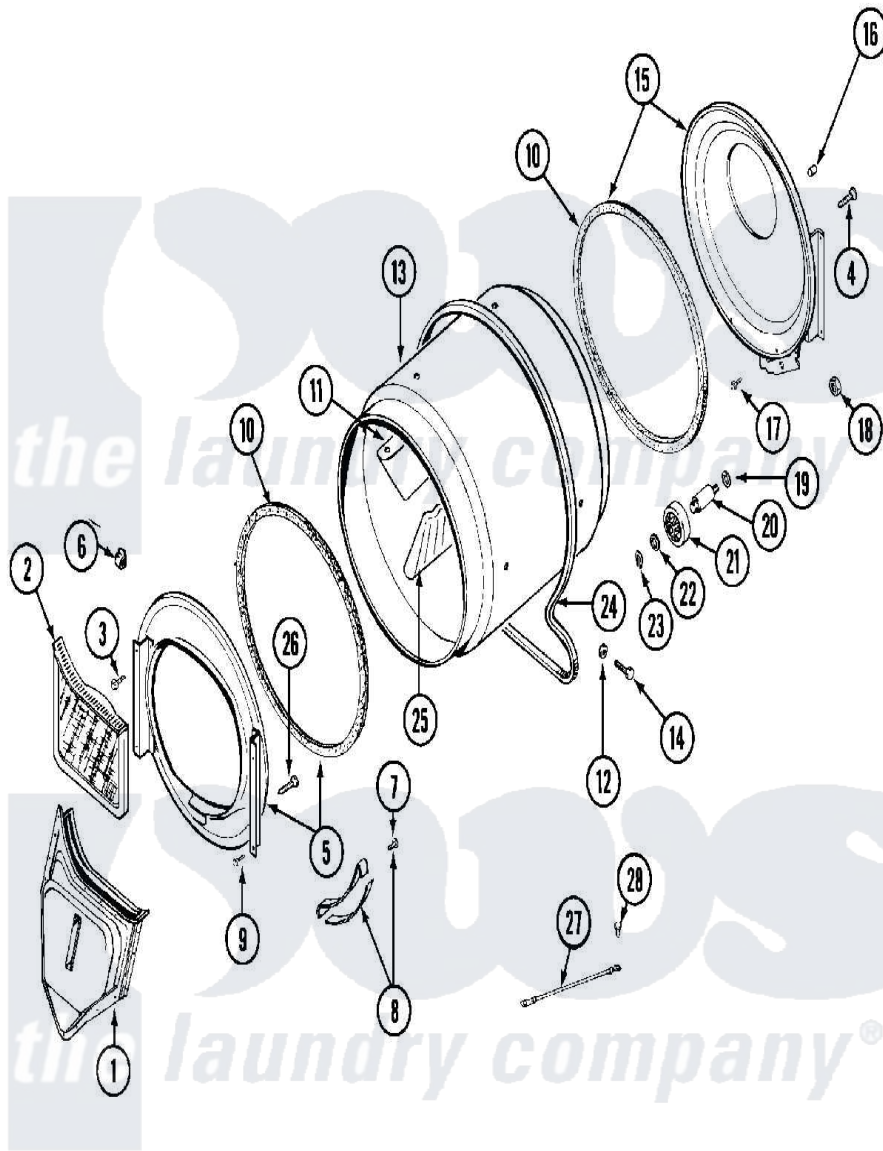

Maytag MDE13PDBEW 05 - TUMBLER

Maytag Residential Maytag MDE13PDBEW Dryer Parts Parts Diagram 05 - TUMBLER
 Click on the part number to view part

Item	Original Part Number	Replaced By	Status	Part Description
001	33001016			Outlet Duct Assembly
002	33001170	33002970		Lint Filte
003	NLA		Not Available	SCREW, TUMBLER SUPPORT
004	Y313561			Screw---NA
005	33001179			Front, Tumbler
006	Y310376			Clip, Door Switch Harness
007	210720			Rivet, Bearing To Tumbler Frnt
008	306508			Tumbler Bearing Kit ---W
009	Y310632	1163839		Screw
010	314820			Seal, Tumbler
011	33001012			Baffle
012	314158			Washer, Baffle To Tumbler
013	33001108		Not Available	DRYER TUMBLER, W/O BAFFLES
014	Y310759			Screw, Tumbler Baffles
015	33001178			Back, Tumbler

016	NLA	Not Available	COVER, THREAD
017	Y310632	1163839	Screw
018	312538	33001443	Nut, Hex
019	Y313347	312535	Washer, Vault Mounting Brk.
020	Y312948	6-3129480	Shaft- Tumbler
021	Y303373	12001541	Drum Roller/Washer Assembly--W
022	312535		Washer, Vault Mounting Brk.
023	410233	9703438	Ring-Retrn
024	Y312959		Poly "V" Belt For Tumbler
025	33001004		Baffle, Tall
026	Y314110	33002917	Screw, No.10-16
027	901220		Ground Wire
028	910343	488234	Screw 8-32 X 1/4