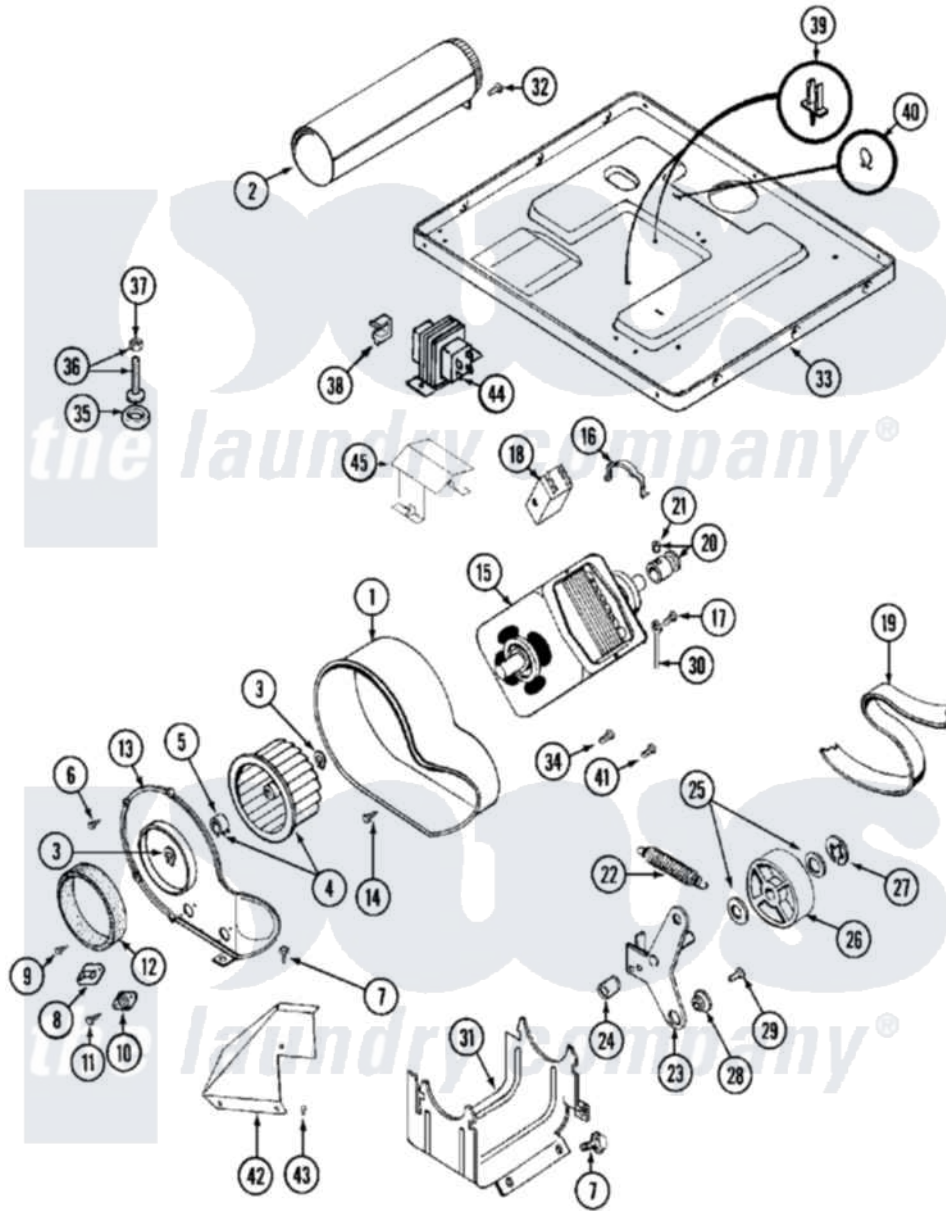

Maytag MDE13PDBEW 07 - MOTOR DRIVE

Maytag [Residential Maytag MDE13PDBEW Dryer Parts](#) Parts Diagram 07 - MOTOR DRIVE
 Click on the part number to view part

Item	Original Part Number	Replaced By	Status	Part Description
001	Y312893			Housing, Blower
002	Y303442			EXHAUST DUCT ASSEMBLY
003	410233	9703438		Ring-Retrn
004	Y303836			Blower Wheel Assembly And Clamp
005	312967			Clamp, Blower Housing
006	Y312961	W10116751		Screw
007	Y313561			Screw---NA
008	307208			Thermistor, Temp. Control
"	Y303391	33303391		Thermostat, Cycling
009	211294	90767		Screw, 8A X 3/8 HeX Washer Head Tapping
010	306604			Cut-Off, Thermal Part Not Used
011	NLA		Not Available	SCREW, THERMAL CUT-OFF
012	Y312901			Seal, Housing Cover
013	314778		Not Available	COVER, BLOWER HOUSING