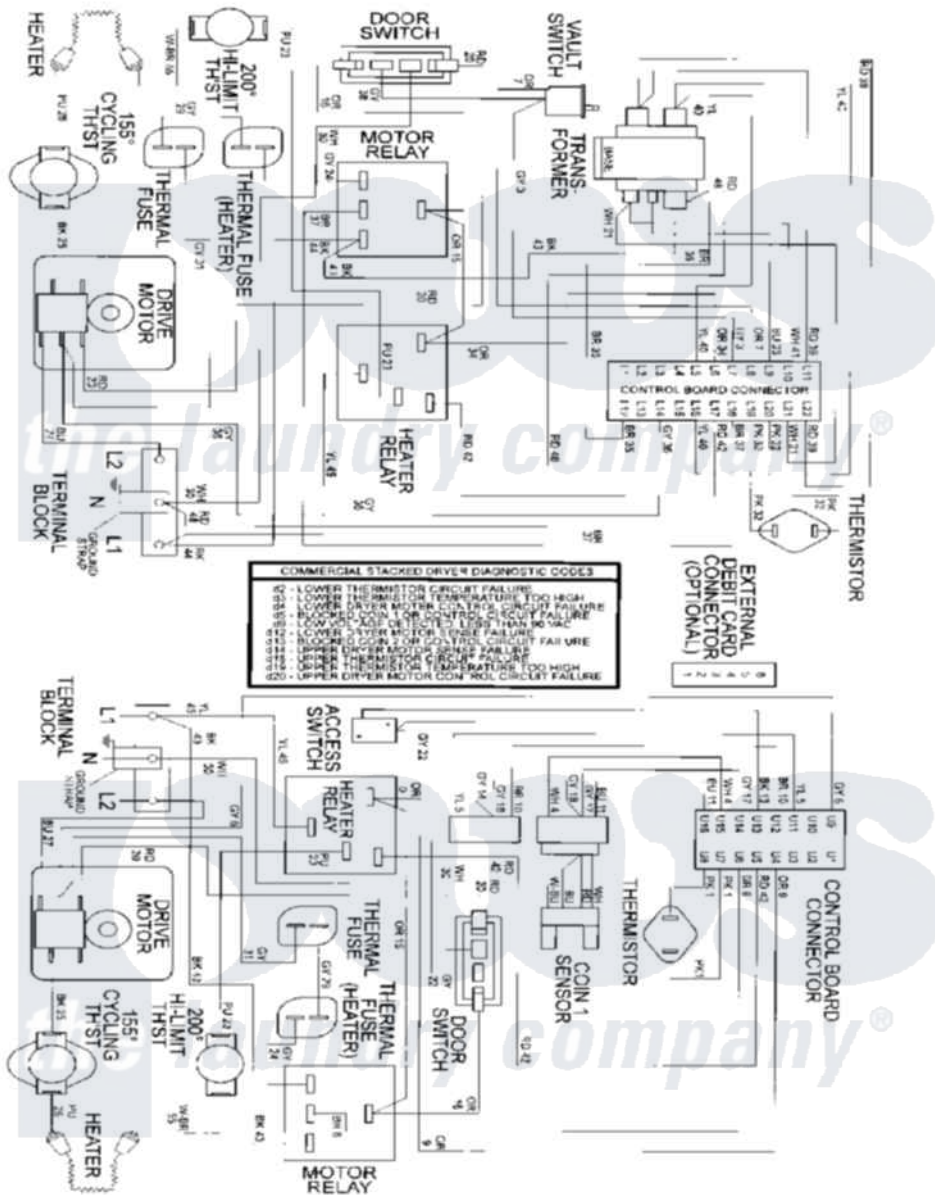

# Maytag MDE13PDBEW 08 - WIRING INFORMATION

Maytag Residential Maytag MDE13PDBEW Dryer Parts Parts Diagram 08 - WIRING INFORMATION  
 Click on the part number to view part

Item	Original Part Number	Replaced By	Status	Part Description
001	NLA		Not Available	WIRING INFORMATION