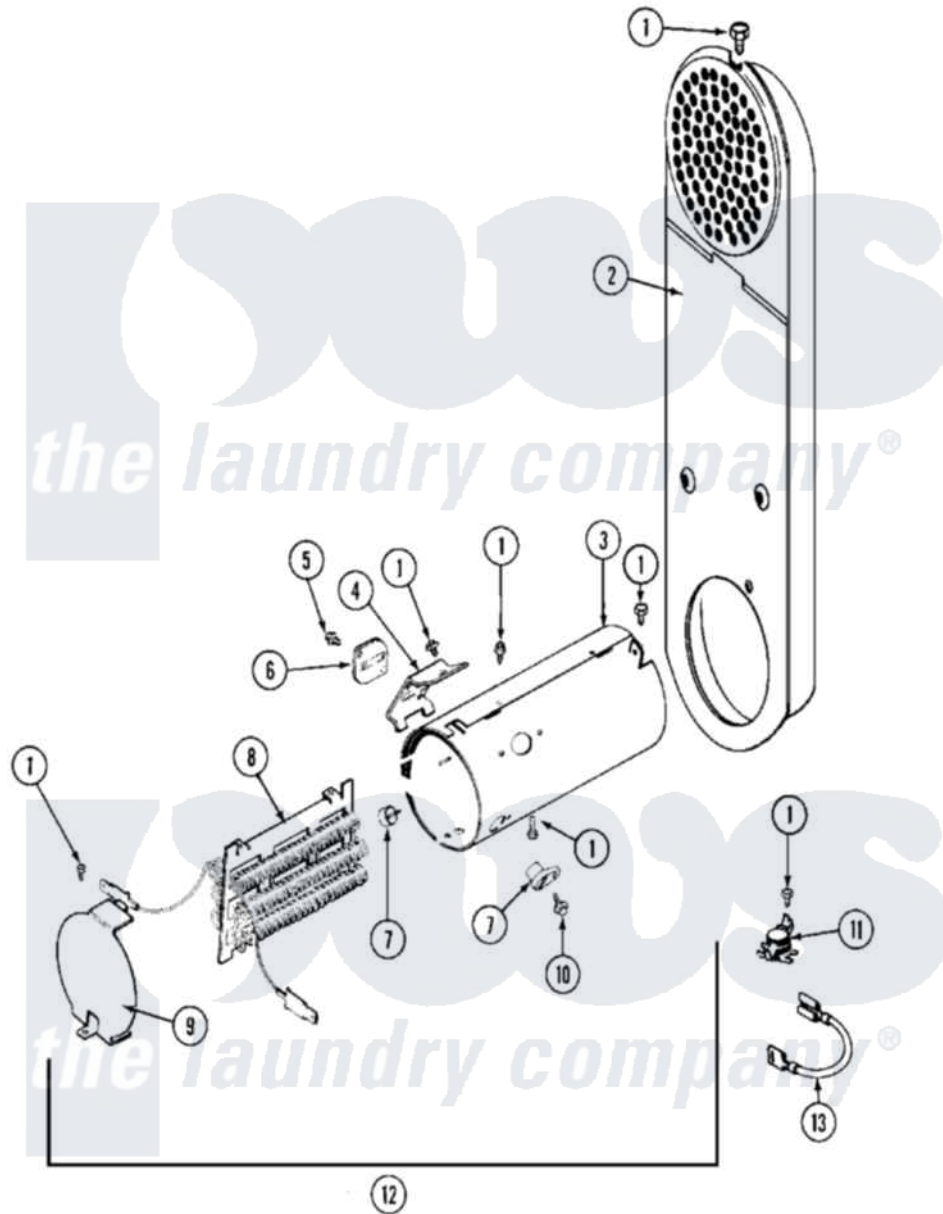

Maytag MDE13PRACW 06 - HEATER

Maytag Residential Maytag MDE13PRACW Dryer Parts Diagram 06 - HEATER
 Click on the part number to view part

Item	Original Part Number	Replaced By	Status	Part Description
001	211294	90767		Screw, 8A X 3/8 HeX Washer Head Tapping
002	308503		Not Available	INLET DUCT ASSEMBLY
003	314995			Enclosure, Heater
004	315346			Bracket, Thermal Fuse
005	NLA		Not Available	SCREW
006	307473			Fuse, Thermal
007	314998			Insulator, Terminal
008	307185	308614		Heater Sub-Assembly
009	314999			Shield, Radiant
010	NLA		Not Available	SCREW, TERMINAL INSULATOR
011	303396			Thermostat, Hi-Limit
012	307179			Heater Assembly
013	Y307173			Wire, Jumper
014	Y308590	W10116795		Heater