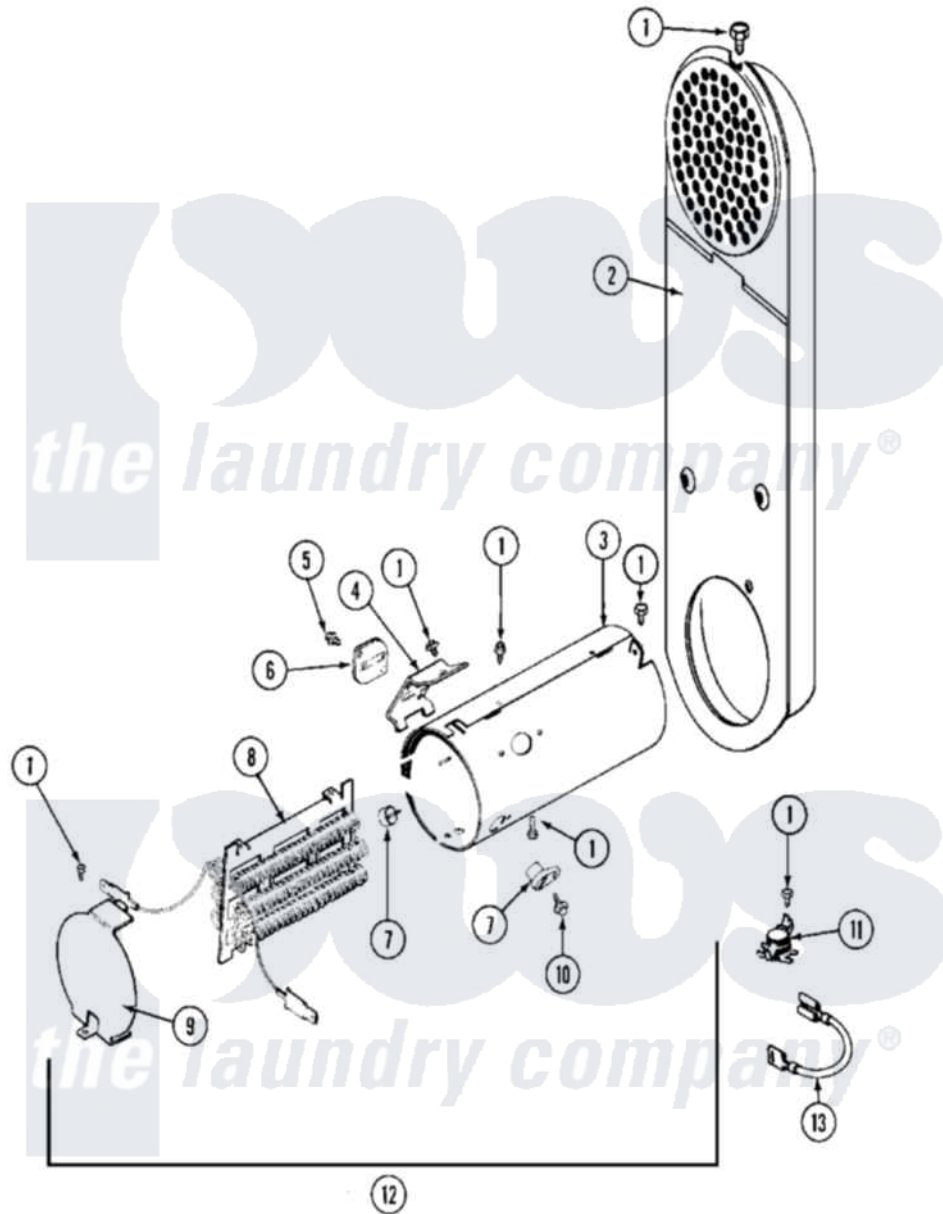

Maytag MDE13PRBCW 06 - HEATER

Maytag Residential Maytag MDE13PRBCW Dryer Parts Diagram 06 - HEATER
 Click on the part number to view part

Item	Original Part Number	Replaced By	Status	Part Description
001	211294	90767		Screw, 8A X 3/8 HeX Washer Head Tapping
002	308503		Not Available	INLET DUCT ASSEMBLY
003	314995			Enclosure, Heater
004	315346			Bracket, Thermal Fuse
005	NLA		Not Available	SCREW
006	307473			Fuse, Thermal
007	314998			Insulator, Terminal
008	307185	308614		Heater Sub-Assembly
009	314999			Shield, Radiant
010	NLA		Not Available	SCREW, TERMINAL INSULATOR
011	303396			Thermostat, Hi-Limit
012	307179			Heater Assembly
013	Y307173			Wire, Jumper
014	Y308590	W10116795		Heater