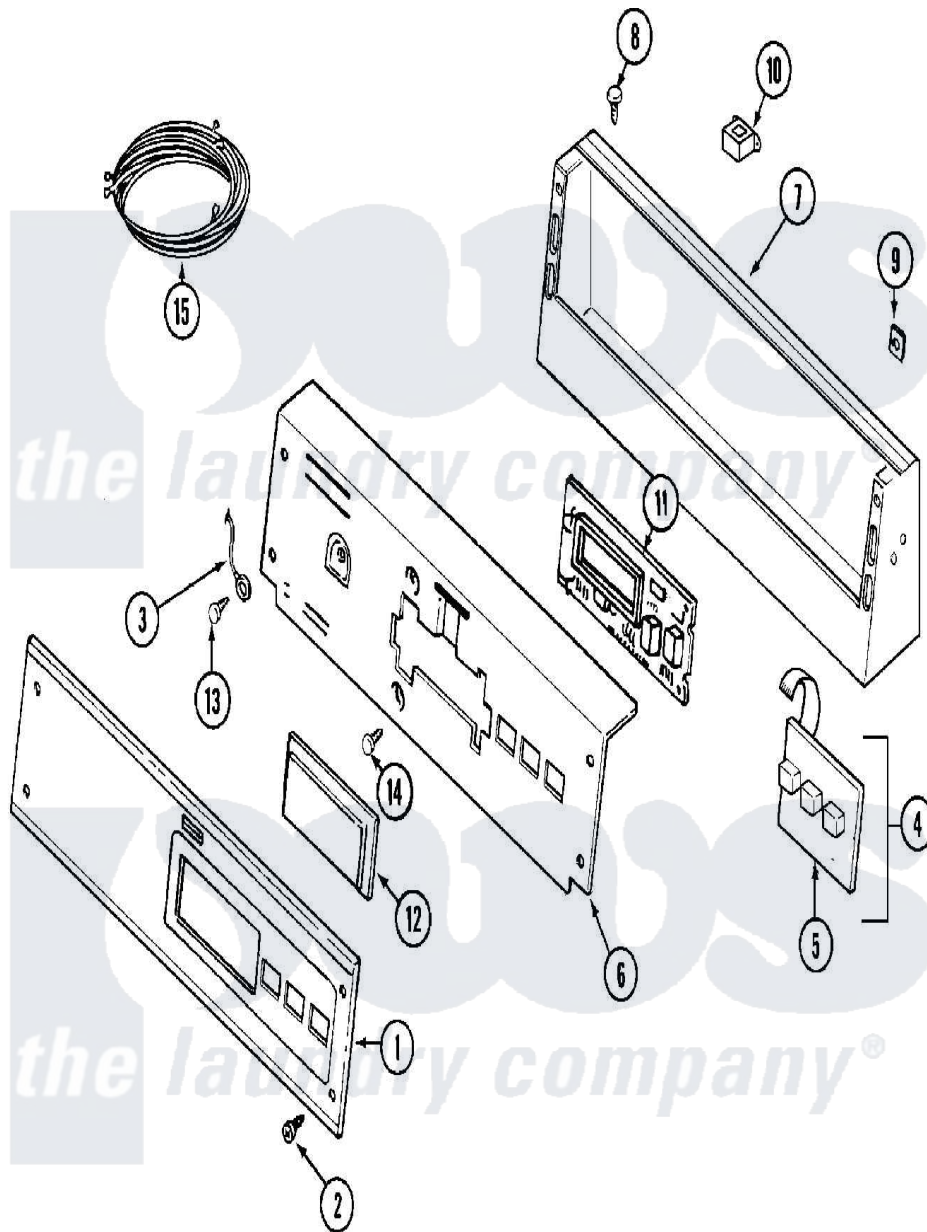

Maytag MDE14PDACL 01 - CONTROL PANEL

Maytag [Residential Maytag MDE14PDACL Dryer Parts](#) Parts Diagram 01 - CONTROL PANEL
 Click on the part number to view part

Item	Original Part Number	Replaced By	Status	Part Description
001	33001784	33002941		Facia - Pd/Ps
002	215506			Screw, Control Panel Overlay
003	22001959			Wire, Ground
004	215527	W10140652		Screw, 6-20 X 1/2
"	306694			Backup Plate With Switch
005	215517	W10131113		Push Button
006	22001511	22002954		Deflector, Water
"	33001785			Bracket, Back
"	33001786	33001785		Bracket, Back
"	33002519			Bracket, Back
007	22002329			Console
"	22002330	22002889		Console
"	22003089			Console
008	22001996	3370225		Screw
009	215003			Fastener, Panel And Bracket
010	211251			Screw, Transformer

"	22001419		Nut, Transformer
"	22001960		Transformer
011	33001738	W10130081	Control Board
"	912077		Locknut, Reader Harness
"	Y215513		Standoff, Circuit Board
012	22001962	W10131114	Cover, Display
013	211252		Screw, Ground Wire
014	215526		Screw, Circuit Board
015	33001773		Wire Harness, Main
"	33001878		Wire Harness, Main