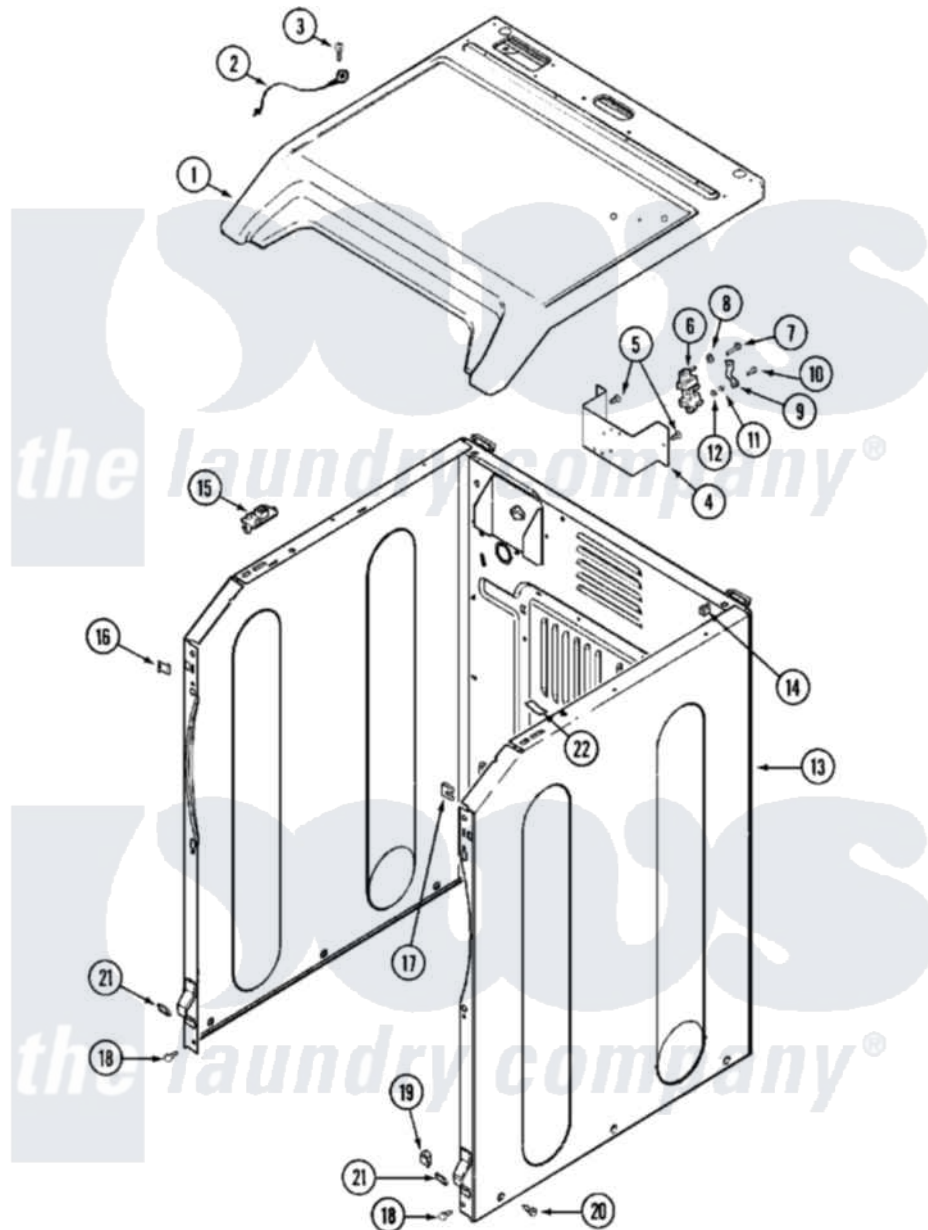

Maytag MDE14PDACL 03 - CABINET-FRONT

Maytag Residential Maytag MDE14PDACL Dryer Parts Parts Diagram 03 - CABINET-FRONT
 Click on the part number to view part

Item	Original Part Number	Replaced By	Status	Part Description
001	33001797			Cover, Top
"	33002629			Cover, Top
"	NLA		Not Available	COVER, TOP (ALM)
002	22001959			Wire, Ground
003	210186	3370225		Screw
004	NLA		Not Available	BRACKET, TERMINAL BLOCK---NA
005	22001995			Screw Note: Screw, Tumbler Front And Shroud
006	33001244			Block, Terminal
007	Y312209	W10001200		Screw
008	Y311270			Washer, Terminal Block
009	Y312184			Strap, Grounding
010	NLA		Not Available	SCREW, GROUND STRAP
011	311484	112432		Nut
012	311093			Washer, Terminal Connection
013	22003639			Cabinet Assembly

"	33002626		Cabinet, Assembly
"	NLA	Not Available	CABINET (WHT W/V-BRACKET)
014	310933	33002194	Nut, Speed
015	33001757	33002891	Pin, Locator
016	22002049		Clip Note: Clip, Front Panel
017	213280	204439	Screw And Fstner Assembly
018	22001496		Front Panel Fastener And Screw
"	22001995		Screw Note: Screw, Tumbler Front And Shroud
019	Y310376		Clip, Door Switch Harness
020	213007		Xfor Cabinet See Cabinet, Back
"	22003409	213007	Xfor Cabinet See Cabinet, Back
021	213280	204439	Screw And Fstner Assembly
"	22002239		Clip, Front Panel
022	33001836		Strap, Top Cover Support