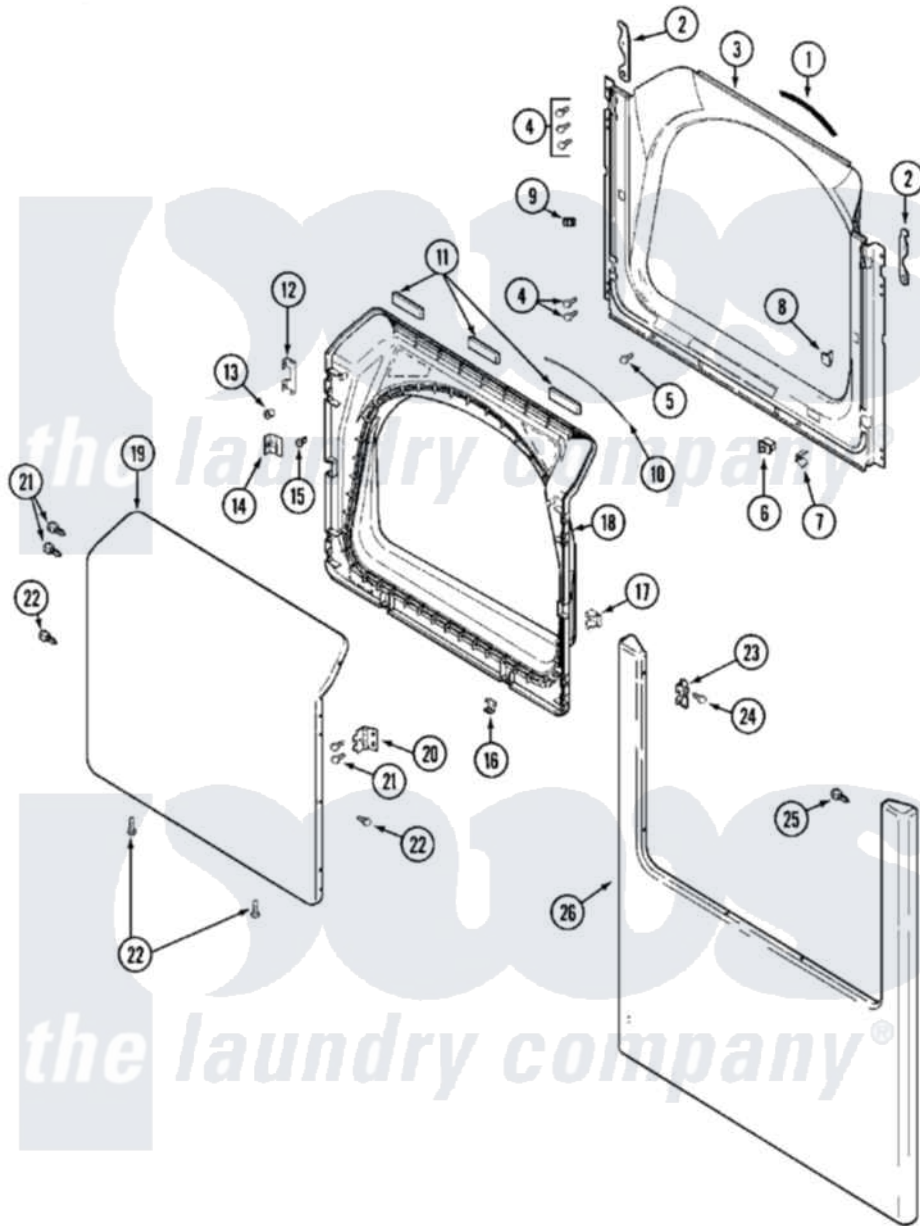

Maytag MDE14PDACL 04 - DOOR

Maytag [Residential Maytag MDE14PDACL Dryer Parts](#) Parts Diagram 04 - DOOR
 Click on the part number to view part

| Item | Original Part Number | Replaced By | Status | Part Description |
|------|--------------------------|---------------------------|---------------|---|
| 001 | 33001767 | | | Seal, Shroud |
| 002 | 22002033 | 33002597 | | Hook, Security |
| 003 | 33001778 | | | Shroud |
| " | 33001779 | 33002379 | | Shroud |
| 004 | 22001995 | | | Screw Note: Screw, Tumbler Front And Shroud |
| 005 | 33001768 | | | Screw, Shroud Note: Screw, Shroud And Outlet Duct |
| 006 | 33001509 | W10169313 | | Switch-Dor |
| 007 | 33001760 | | | Bracket, Hinge |
| 008 | NLA | | Not Available | PLUG, DOOR CATCH |
| 009 | Y304578 | LA-1003 | | Door Catch Kit |
| 010 | 33002094 | | | Seal, Door |
| 011 | 33001268 | | Not Available | PAD, DOOR |
| 012 | 22002038 | | | Clip, Door |
| 013 | 33001771 | | | Bushing, Inner Door |
| 014 | 33001793 | | | Bracket, Strike |