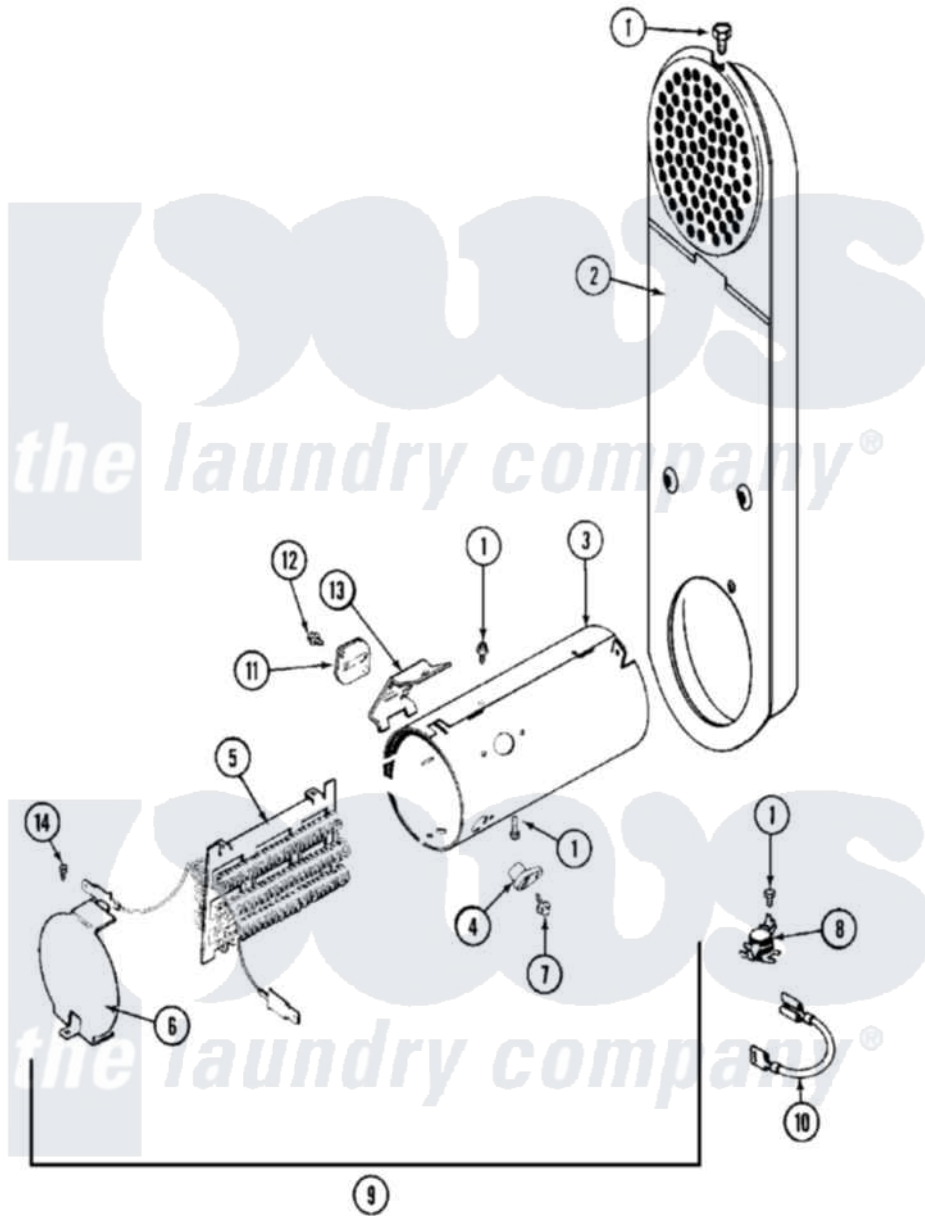

Maytag MDE14PDACL 06 - HEATER

Maytag [Residential Maytag MDE14PDACL Dryer Parts](#) Parts Diagram 06 - HEATER
 Click on the part number to view part

Item	Original Part Number	Replaced By	Status	Part Description
001	211294	90767		Screw, 8A X 3/8 HeX Washer Head Tapping
002	33001803	33003038		Assembly, Inlet Duct-Elec
003	314995			Enclosure, Heater
004	314998			Insulator, Terminal
005	307184	Y308612		Heater Sub-Assembly
"	307185	308614		Heater Sub-Assembly
006	314999			Shield, Radiant
007	NLA		Not Available	SCREW, TERMINAL INSULATOR
008	303396			Thermostat, Hi-Limit
009	307178			Heater Assembly
"	307179			Heater Assembly
010	Y307173			Wire, Jumper
011	307473			Fuse, Thermal
012	NLA		Not Available	SCREW
013	315346			Bracket, Thermal Fuse