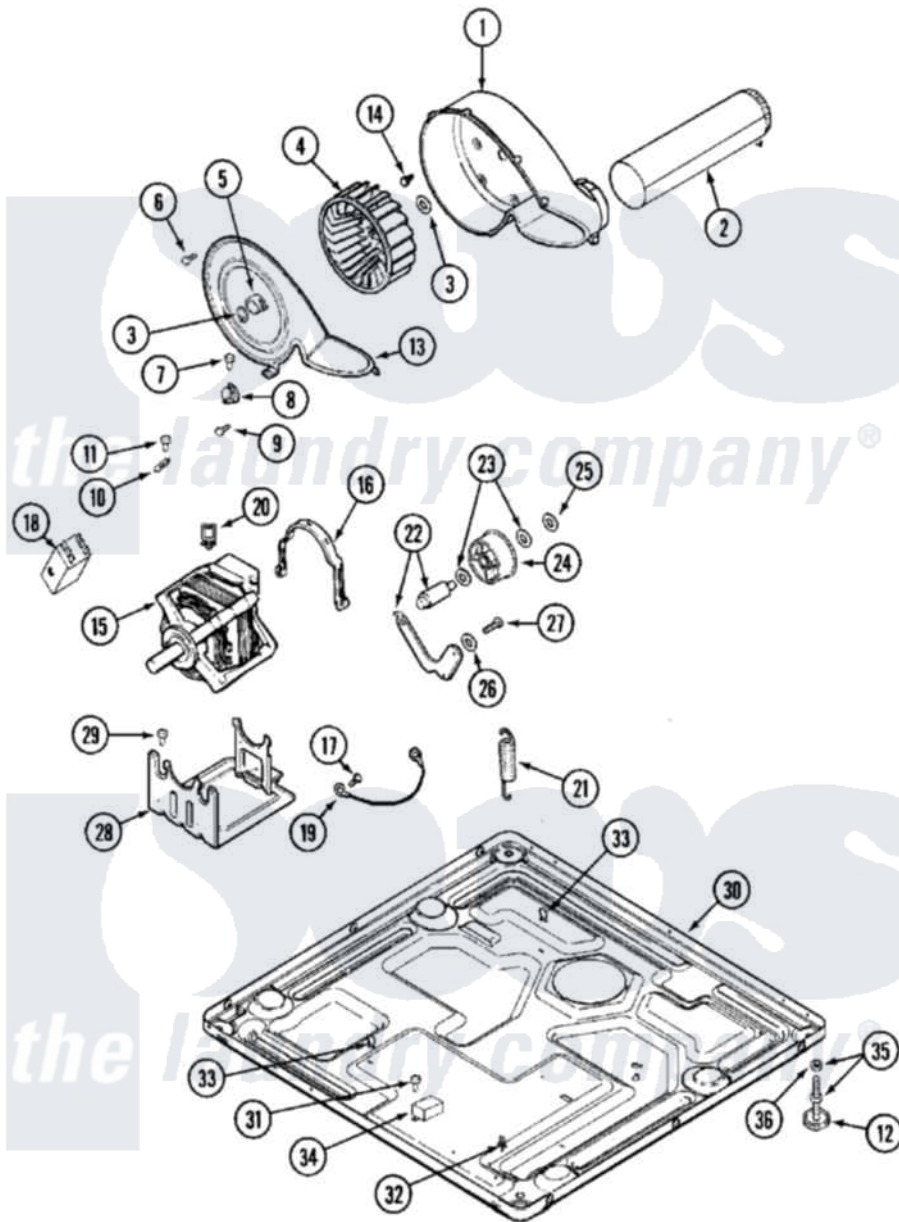

# Maytag MDE14PDACL 07 - MOTOR DRIVE

Maytag [Residential Maytag MDE14PDACL Dryer Parts](#) Parts Diagram 07 - MOTOR DRIVE  
 Click on the part number to view part

Item	Original Part Number	Replaced By	Status	Part Description
001	<a href="#">33001789</a>			Housing, Blower
002	<a href="#">22001995</a>			Screw Note: Screw, Tumbler Front And Shroud
"	<a href="#">33001800</a>			Duct Assembly, Exhaust
003	410233	<a href="#">9703438</a>		Ring-Retrn
004	<a href="#">33001790</a>			Wheel, Blower
005	<a href="#">312967</a>			Clamp, Blower Housing
006	33001855	<a href="#">33002917</a>		Screw, No.10-16
007	<a href="#">Y313561</a>			Screw---NA
008	<a href="#">303392</a>			Thermostat, Cycling
"	<a href="#">33303391</a>			Thermostat, Cycling
009	22001996	<a href="#">3370225</a>		Screw
010	<a href="#">33001762</a>			Fuse, Thermal
011	NLA		Not Available	SCREW, THERMAL CUT-OFF
012	<a href="#">Y314137</a>			Foot, Rubber
013	33001796	<a href="#">33002711</a>		Cover, Blower Housing
014	314818	<a href="#">1163839</a>		Screw