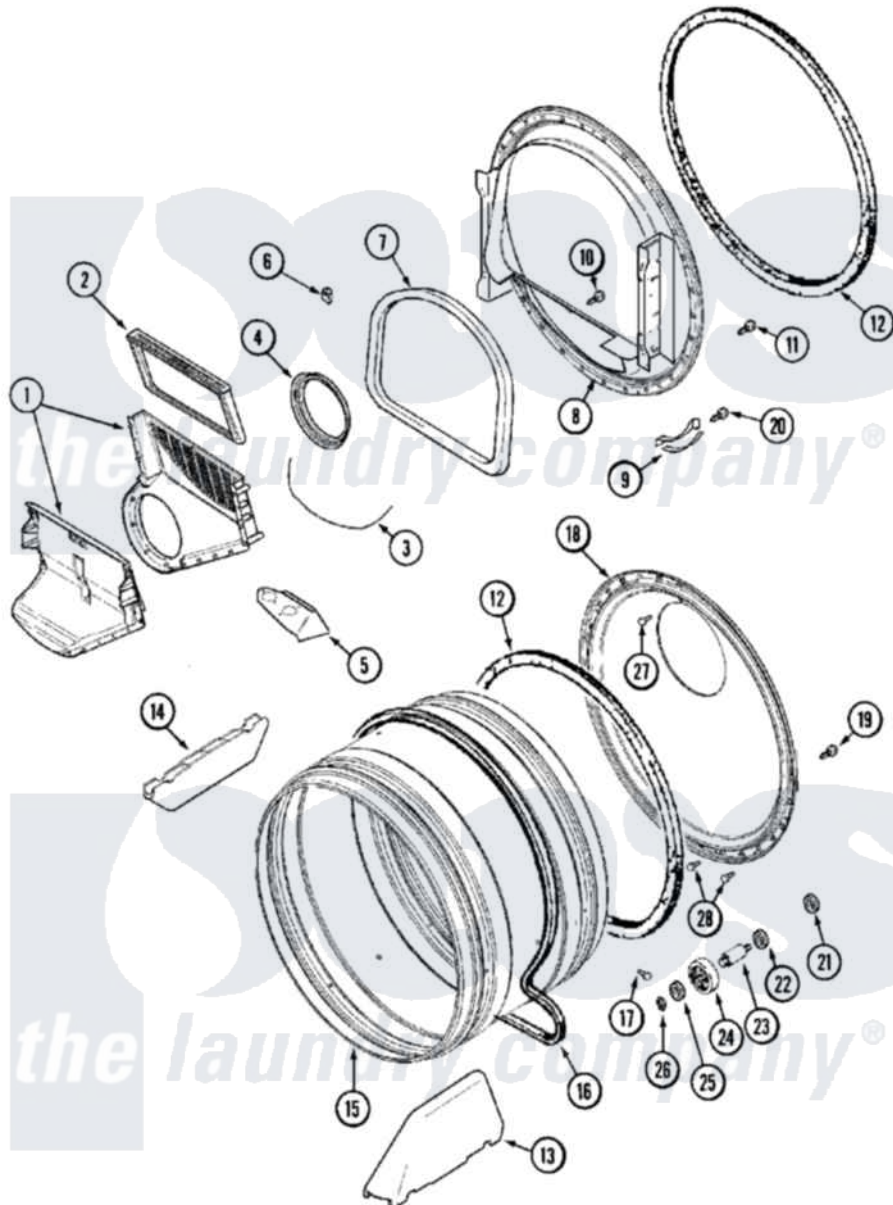

Maytag MDE14PDACL 09 - TUMBLER

Maytag Residential Maytag MDE14PDACL Dryer Parts Parts Diagram 09 - TUMBLER
 Click on the part number to view part

| Item | Original Part Number | Replaced By | Status | Part Description |
|------|--------------------------|--------------------------|---------------|--|
| 001 | 33001799 | | | Outlet Duct Assembly Note: Outlet Duct Assembly |
| 002 | 33001804 | 33002790 | | Lint Filter |
| 003 | NLA | | Not Available | SEAL, OUTLET DUCT |
| 004 | 33001758 | 33002560 | | Seal, Blower |
| 005 | 33001837 | | | Cover, Thermostat |
| 006 | Y310376 | | | Clip, Door Switch Harness |
| 007 | 33001767 | | | Seal, Shroud |
| 008 | 33001802 | | | Front, Tumbler |
| 009 | 306508 | | | Tumbler Bearing Kit ----W |
| 010 | NLA | | Not Available | SCREW, OUTLET DUCT (PHILLIPS) |
| 011 | 33001855 | 33002917 | | Screw, No.10-16 |
| 012 | 33001807 | | | Seal, Tumbler |
| 013 | 33001756 | 33002032 | | Baffle |
| 014 | 33001755 | | | Baffle |
| 015 | 33001794 | 33001889 | | Tumbler |

| | | | |
|-----|--------------------------|---------------------------|--|
| 016 | 33001777 | 33002535 | V-Belt |
| 017 | 33001788 | 33002973 | Screw, No.9-15 X 1.00 Hx WS |
| 018 | 33001801 | | Back, Tumbler |
| 019 | 33002190 | | SCrew, C BraCe, BraCket, Cabinet |
| 020 | 210720 | | Rivet, Bearing To Tumbler Fmt |
| 021 | 33001443 | | Nut, Hex |
| 022 | Y313347 | 312535 | Washer, Vault Mounting Brk. |
| 023 | Y312948 | 6-3129480 | Shaft- Tumbler |
| 024 | Y303373 | 12001541 | Drum Roller/Washer Assembly--W |
| 025 | 312535 | | Washer, Vault Mounting Brk. |
| 026 | 410233 | 9703438 | Ring-Retrn |
| 027 | 210932 | | Screw, No.8 X 9/16 Ctsk Note: Screw, Inlet Duct |
| 028 | 22001996 | 3370225 | Screw |