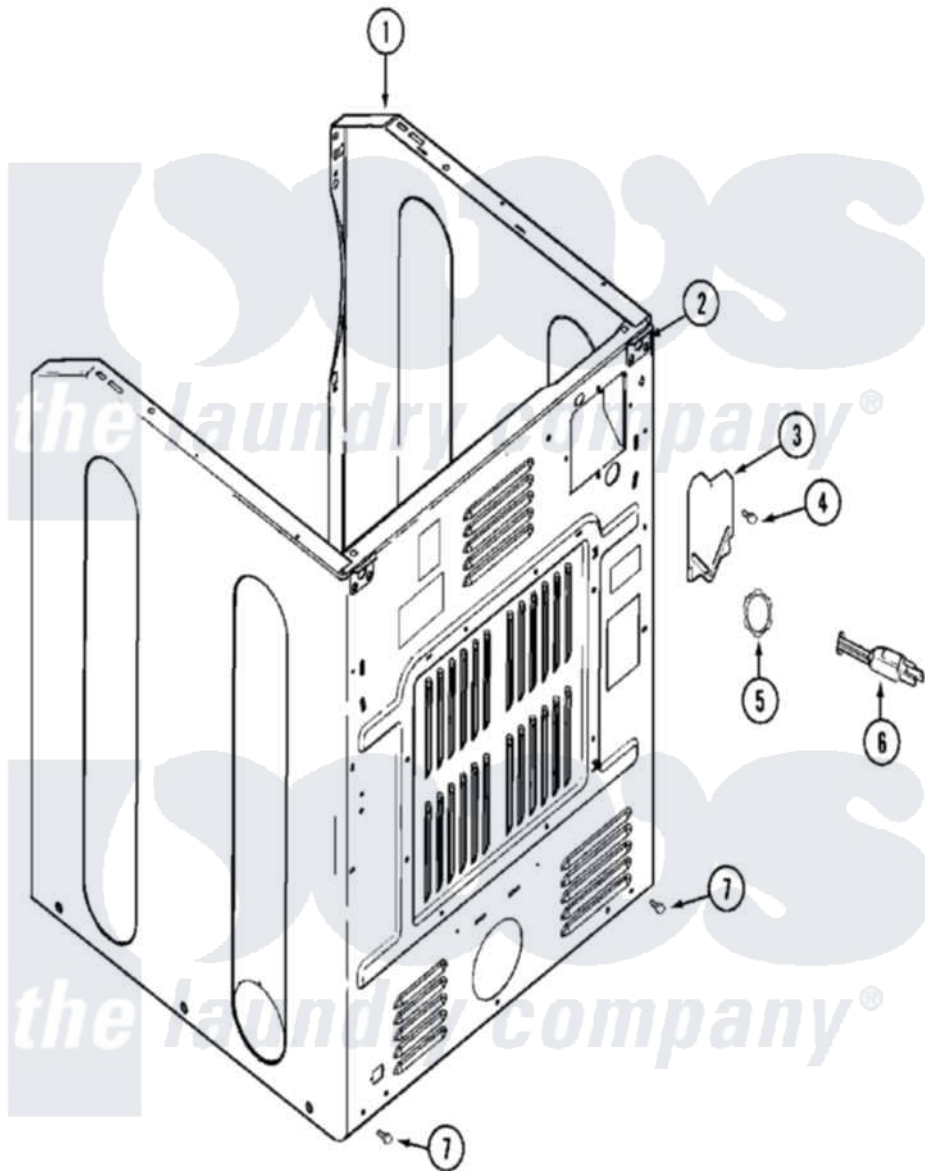

Maytag MDE14PDACQ 02 - CABINET-REAR

Maytag Residential Maytag MDE14PDACQ Dryer Parts Parts Diagram 02 - CABINET-REAR
 Click on the part number to view part

Item	Original Part Number	Replaced By	Status	Part Description
001	33002626			Cabinet, Assembly
"	NLA		Not Available	CABINET (WHT W/V-BRACKET)
002	22001995			Screw Note: Screw, Tumbler Front And Shroud
"	22003367	22004095		Hinge, Plastic
"	NLA		Not Available	BRACKET, CABINET HINGE
003	33001795			Cover, Terminal Block
004	22001995			Screw Note: Screw, Tumbler Front And Shroud
005	33001425			Locknut, Eared For Canadian
006	305168	33002916		Power Cord, Canadian 240V
007	22001995			Screw Note: Screw, Tumbler Front And Shroud