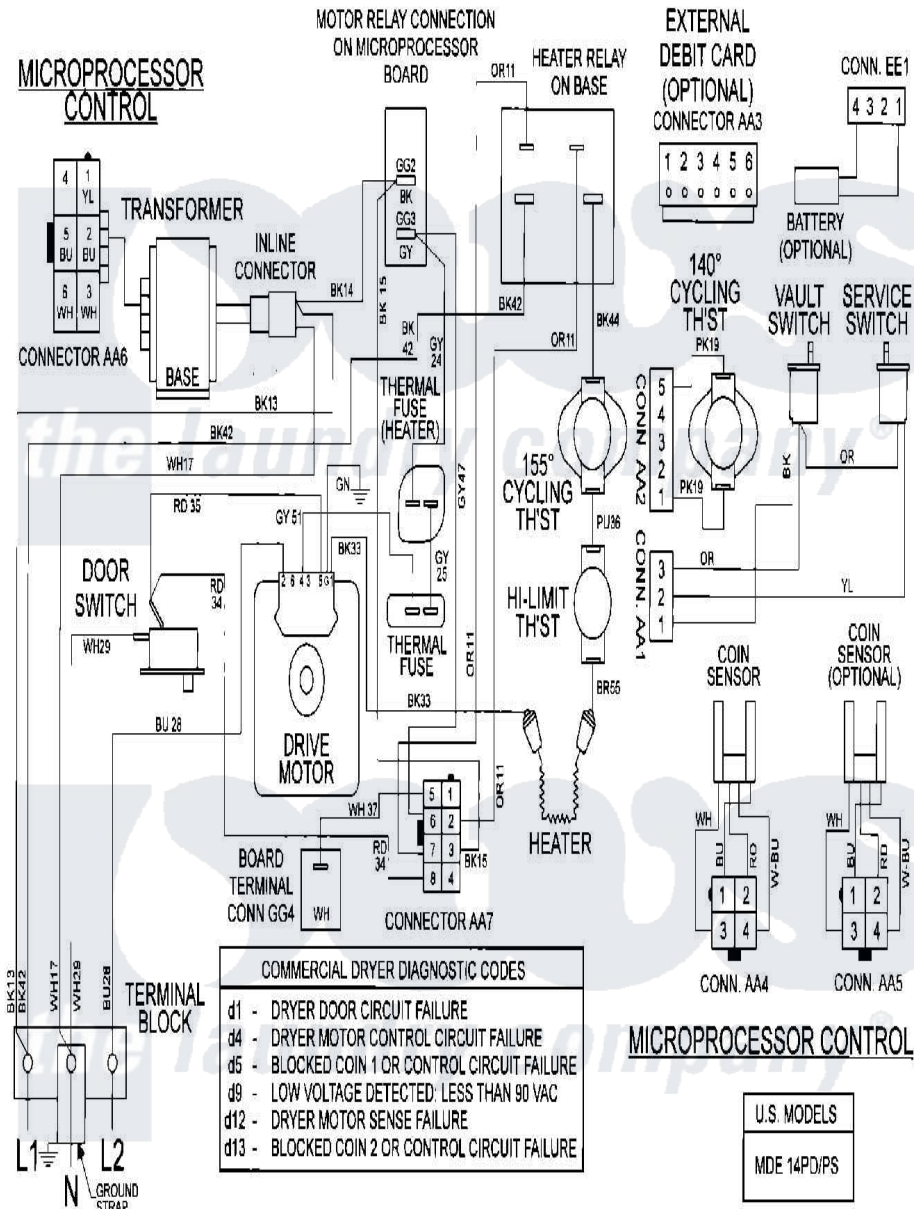

Maytag MDE14PDACQ 11 - WIRING INFORMATION

Maytag Residential Maytag MDE14PDACQ Dryer Parts Parts Diagram 11 - WIRING INFORMATION
 Click on the part number to view part

| Item | Original Part Number | Replaced By | Status | Part Description |
|------|----------------------|-------------|---------------|--------------------|
| 001 | NLA | | Not Available | WIRING INFORMATION |