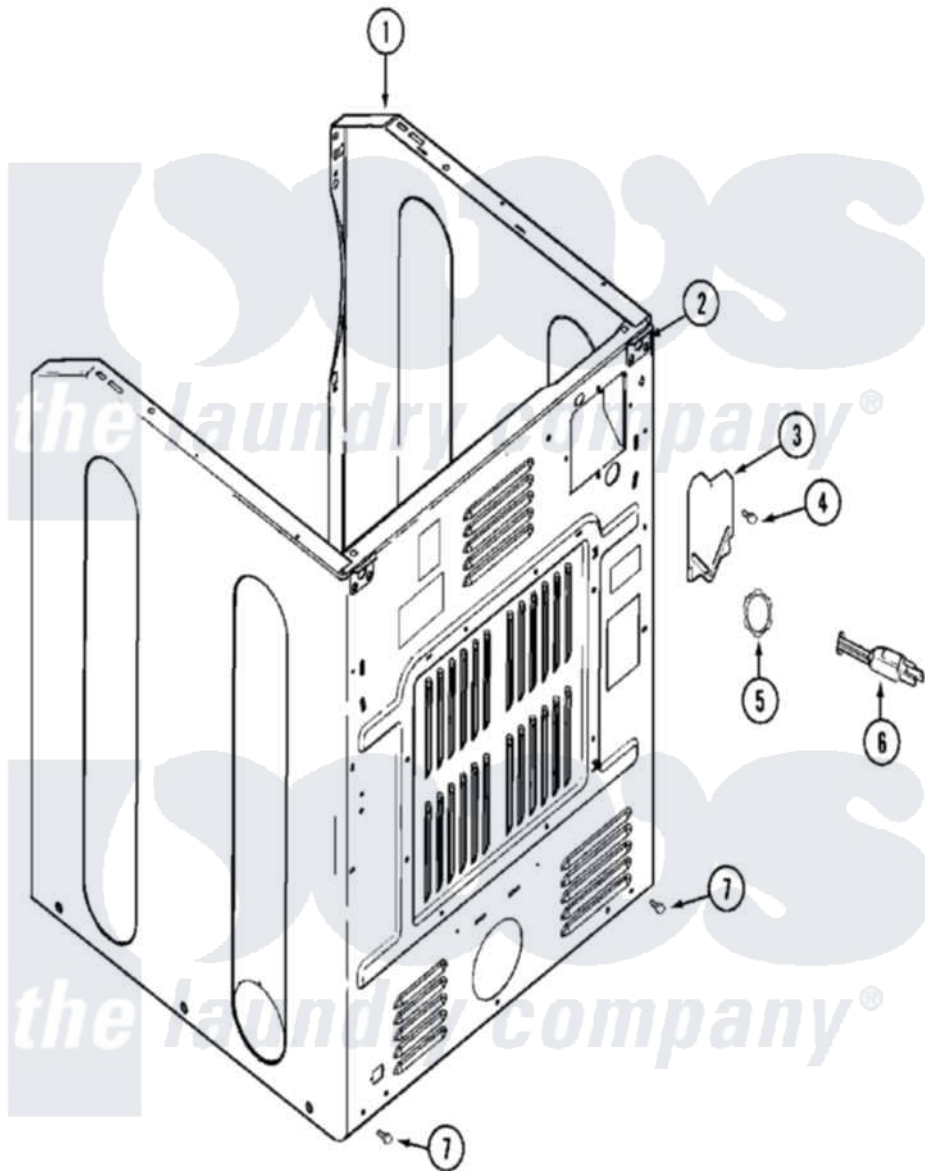

Maytag MDE14PDACW 05 - CABINET-REAR

Maytag Residential Maytag MDE14PDACW Dryer Parts Parts Diagram 05 - CABINET-REAR
 Click on the part number to view part

Item	Original Part Number	Replaced By	Status	Part Description
001	33002626			Cabinet, Assembly
"	NLA		Not Available	CABINET (WHT W/V-BRACKET)
002	22001995			Screw Note: Screw, Tumbler Front And Shroud
"	22003367	22004095		Hinge, Plastic
"	NLA		Not Available	BRACKET, CABINET HINGE
003	33001795			Cover, Terminal Block
004	22001995			Screw Note: Screw, Tumbler Front And Shroud
005	33001425			Locknut, Eared For Canadian
006	305168	33002916		Power Cord, Canadian 240V
007	22001995			Screw Note: Screw, Tumbler Front And Shroud