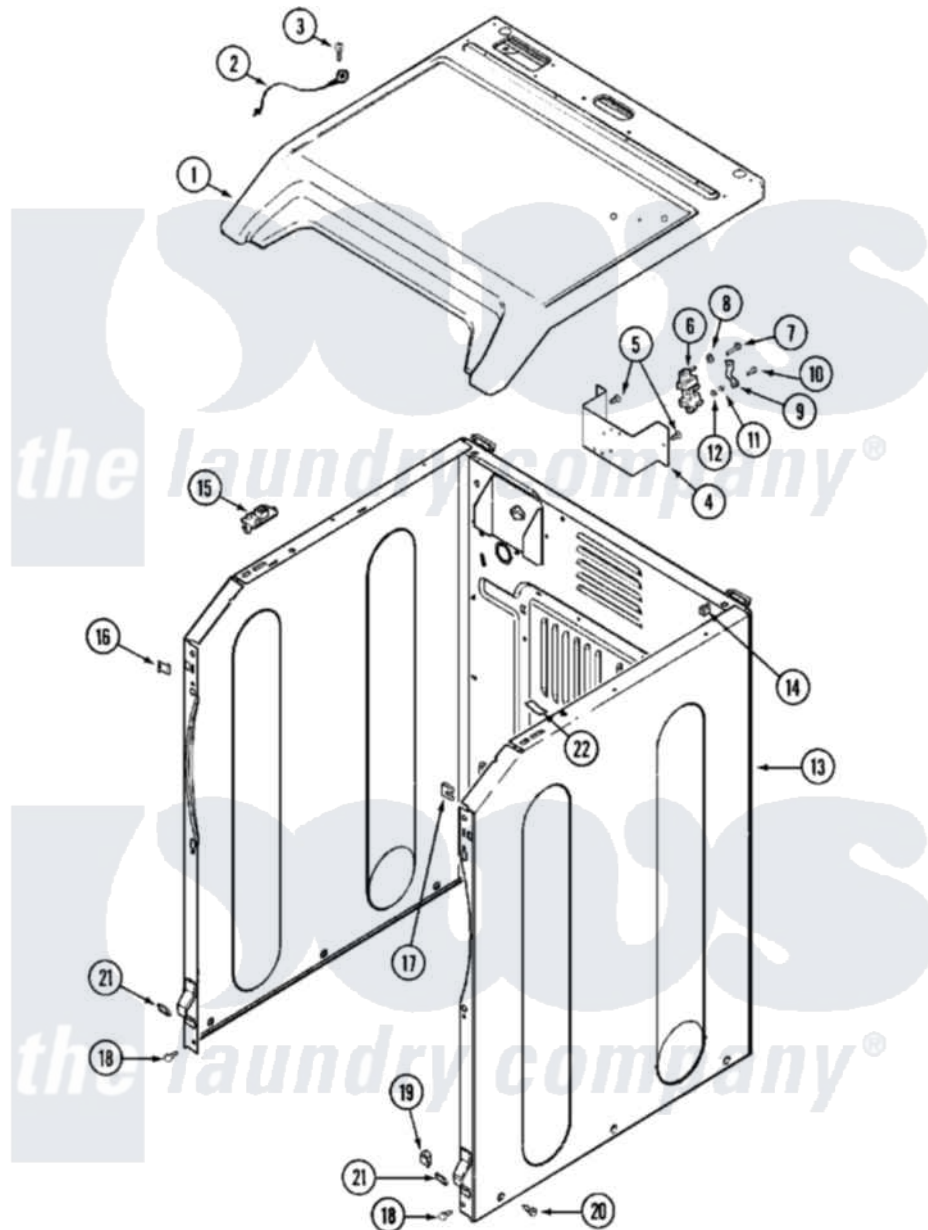

Maytag MDE14PDADL 03 - CABINET-FRONT

Maytag Residential Maytag MDE14PDADL Dryer Parts Parts Diagram 03 - CABINET-FRONT
 Click on the part number to view part

Item	Original Part Number	Replaced By	Status	Part Description
001	33001797			Cover, Top
"	33002629			Cover, Top
"	NLA		Not Available	COVER, TOP (ALM)
002	22001959			Wire, Ground
003	210186	3370225		Screw
004	NLA		Not Available	BRACKET, TERMINAL BLOCK---NA
005	22001995			Screw Note: Screw, Tumbler Front And Shroud
006	33001244			Block, Terminal
007	Y312209	W10001200		Screw
008	Y311270			Washer, Terminal Block
009	Y312184			Strap, Grounding
010	NLA		Not Available	SCREW, GROUND STRAP
011	311484	112432		Nut
012	311093			Washer, Terminal Connection
013	22003639			Cabinet Assembly

"	33002626		Cabinet, Assembly
"	NLA	Not Available	CABINET (WHT W/V-BRACKET)
014	310933	33002194	Nut, Speed
015	33001757	33002891	Pin, Locator
016	22002049		Clip Note: Clip, Front Panel
017	213280	204439	Screw And Fstner Assembly
018	22001496		Front Panel Fastener And Screw
"	22001995		Screw Note: Screw, Tumbler Front And Shroud
019	Y310376		Clip, Door Switch Harness
020	213007		Xfor Cabinet See Cabinet, Back
"	22003409	213007	Xfor Cabinet See Cabinet, Back
021	213280	204439	Screw And Fstner Assembly
"	22002239		Clip, Front Panel
022	33001836		Strap, Top Cover Support