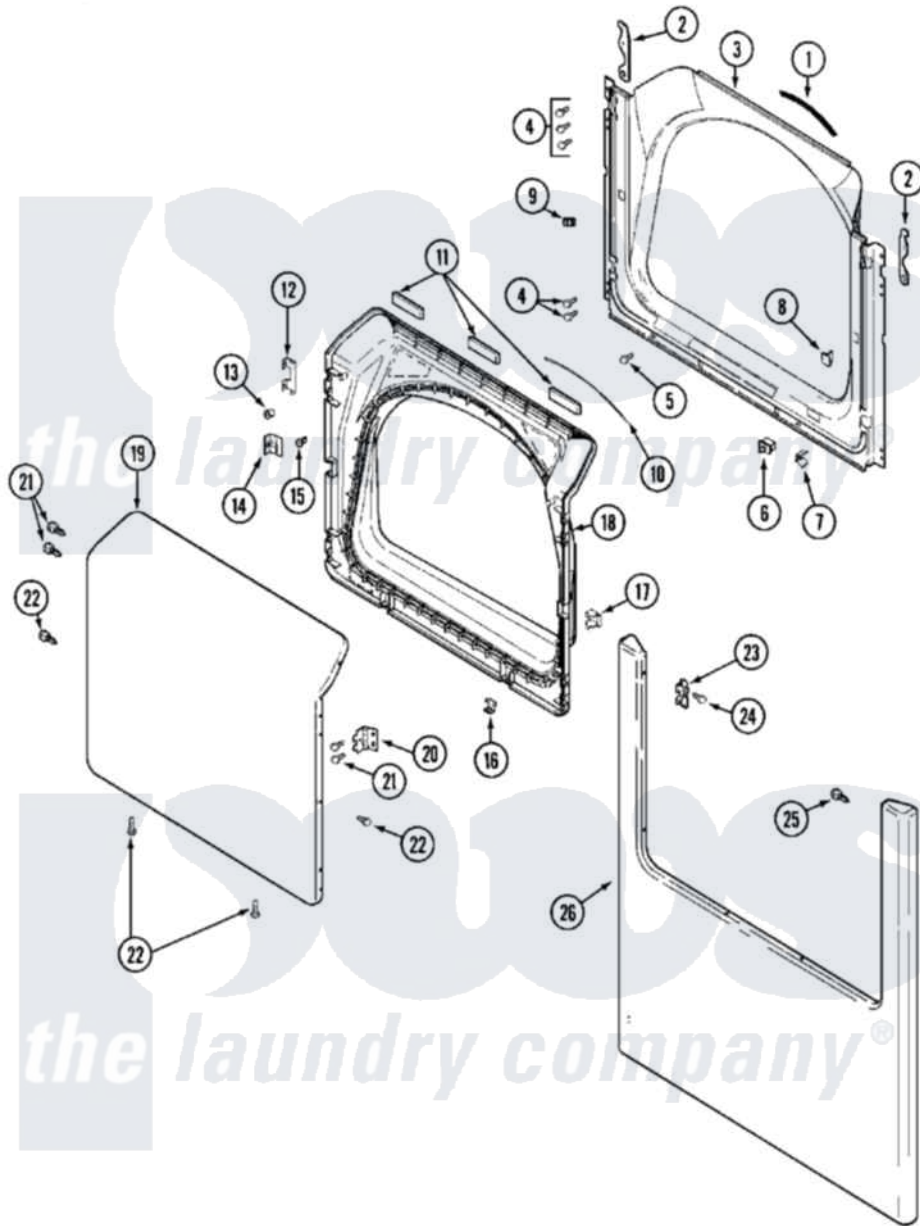

Maytag MDE14PDADL 04 - DOOR

Maytag [Residential Maytag MDE14PDADL Dryer Parts](#) Parts Diagram 04 - DOOR
 Click on the part number to view part

Item	Original Part Number	Replaced By	Status	Part Description
001	33001767			Seal, Shroud
002	22002033	33002597		Hook, Security
003	33001778			Shroud
"	33001779	33002379		Shroud
004	22001995			Screw Note: Screw, Tumbler Front And Shroud
005	33001768			Screw, Shroud Note: Screw, Shroud And Outlet Duct
006	33001509	W10169313		Switch-Dor
007	33001760			Bracket, Hinge
008	NLA		Not Available	PLUG, DOOR CATCH
009	Y304578	LA-1003		Door Catch Kit
010	33002094			Seal, Door
011	33001268		Not Available	PAD, DOOR
012	22002038			Clip, Door
013	33001771			Bushing, Inner Door
014	33001793			Bracket, Strike

015	33001761		Strike, Door
016	22002039		Clip, Door
017	33001763		Plug, Inner Door
018	33001750		Door, Inner/ W Seal
"	33001751		Inner Door/ W Seal
019	22001979		Door, Outer
"	22001980	Not Available	(ALM-W/DAMPER)
020	33001759		Hinge, Door
021	22002062	98006631	Screw
022	22002063		Screw No.8-18AB Wafer Head
"	22002064	489355	Screw, 8 X 1/2
023	33001764		Cover, Hinge Hole
"	33001765		Cover, Hinge Hole
024	33001787		Screw, Hinge Note: Screw, Hinge Hole Cover
"	33001846		Screw, Hinge Hole Cover
025	22002012		Screw, Hinge Note: Screw, Hinge Bracket
"	22002243		Screw, Front Panel And Hinge
"	22002244		Clip, Grounding
026	22002087	Not Available	PANEL, FRONT (WHT)
"	22002241	22002836	Panel, Front
"	22002242	Not Available	PANEL, FRONT (ALM)
"	NLA	Not Available	(ALM)
027	213280	204439	Screw And Fstner Assembly
"	22001496		Front Panel Fastener And Screw
"	22001995		Screw Note: Screw, Tumbler Front And Shroud
"	22002239		Clip, Front Panel