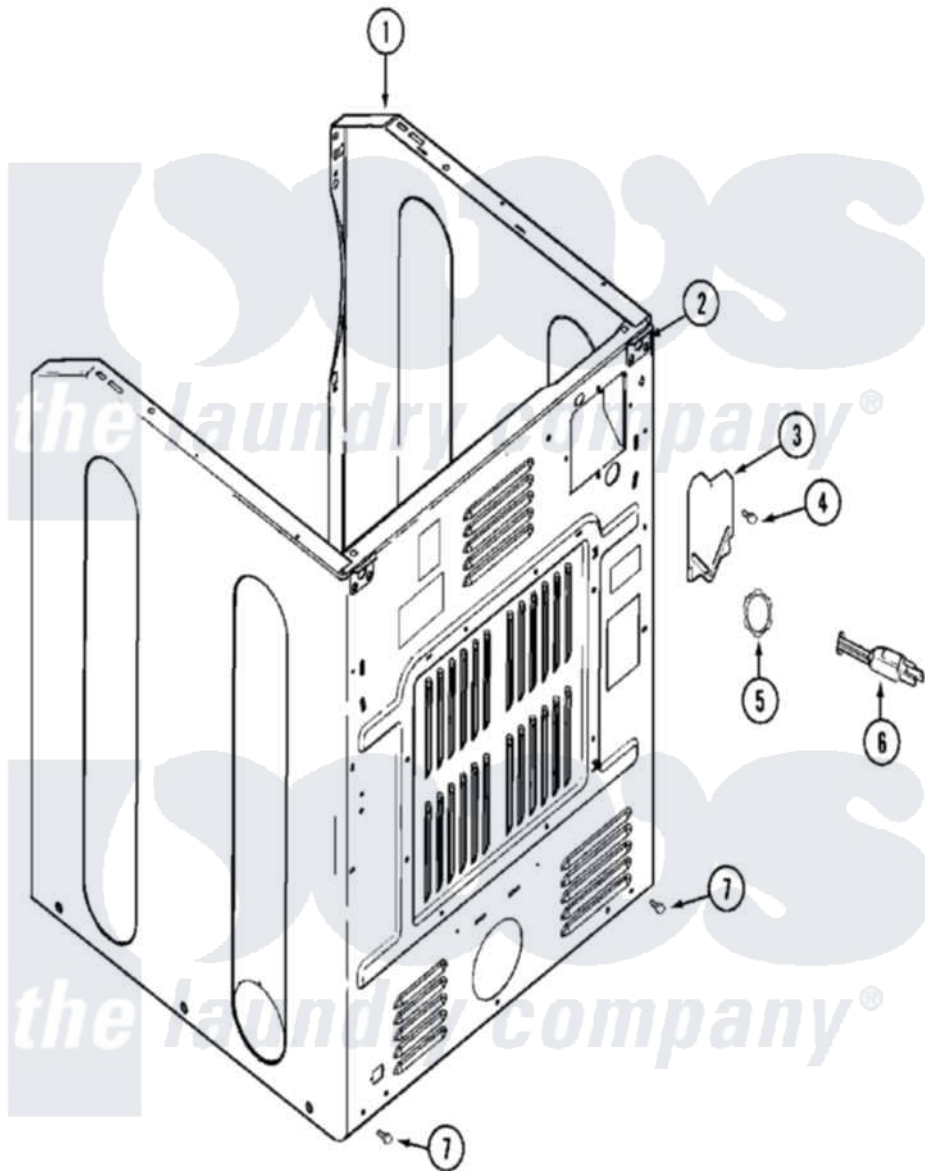

Maytag MDE14PDADL 05 - CABINET-REAR

Maytag [Residential Maytag MDE14PDADL Dryer Parts](#) Parts Diagram 05 - CABINET-REAR
 Click on the part number to view part

Item	Original Part Number	Replaced By	Status	Part Description
001	33002626			Cabinet, Assembly
"	NLA		Not Available	CABINET (WHT W/V-BRACKET)
002	22001995			Screw Note: Screw, Tumbler Front And Shroud
"	22003367	22004095		Hinge, Plastic
"	NLA		Not Available	BRACKET, CABINET HINGE
003	33001795			Cover, Terminal Block
004	22001995			Screw Note: Screw, Tumbler Front And Shroud
005	33001425			Locknut, Eared For Canadian
006	305168	33002916		Power Cord, Canadian 240V
007	22001995			Screw Note: Screw, Tumbler Front And Shroud