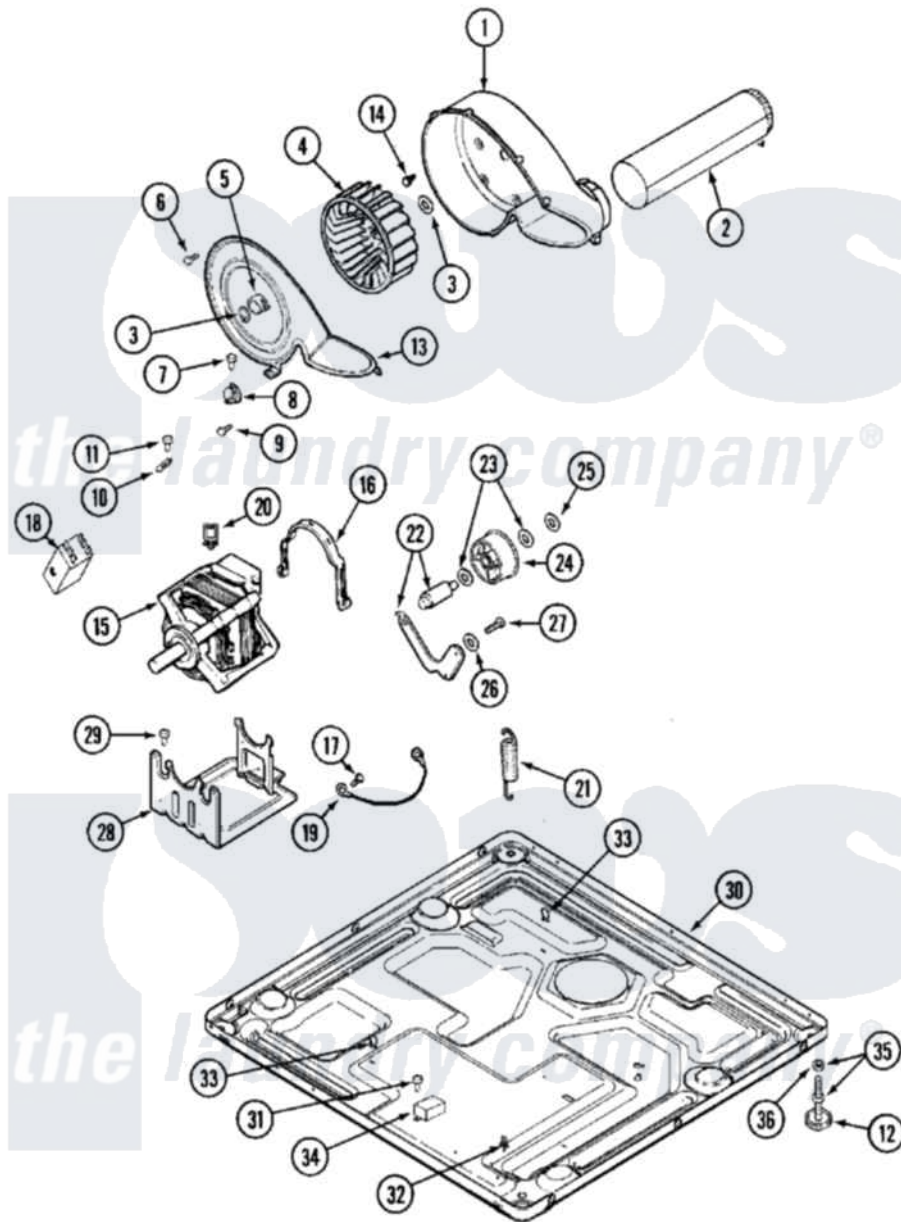

Maytag MDE14PDADL 07 - MOTOR DRIVE

Maytag [Residential Maytag MDE14PDADL Dryer Parts](#) Parts Diagram 07 - MOTOR DRIVE
 Click on the part number to view part

Item	Original Part Number	Replaced By	Status	Part Description
001	33001789			Housing, Blower
002	22001995			Screw Note: Screw, Tumbler Front And Shroud
"	33001800			Duct Assembly, Exhaust
003	410233	9703438		Ring-Retrn
004	33001790			Wheel, Blower
005	312967			Clamp, Blower Housing
006	33001855	33002917		Screw, No.10-16
007	Y313561			Screw---NA
008	303392			Thermostat, Cycling
"	33303391			Thermostat, Cycling
009	22001996	3370225		Screw
010	33001762			Fuse, Thermal
011	NLA		Not Available	SCREW, THERMAL CUT-OFF
012	Y314137			Foot, Rubber
013	33001796	33002711		Cover, Blower Housing
014	314818	1163839		Screw

015	22003679		Timer Access Door Assembly
"	33001753	W10410997	Motor-Drve
"	33001853	33002478	Motor
"	33002237	33002478	Motor
"	33002462	33002478	Motor
016	Y015825		Clip, Motor To Motor Support
017	910343	488234	Screw 8-32 X 1/4
018	33001854	33002478	Motor
"	Y303877	Not Available	SWITCH, MOTOR EXTERNAL START No.303358-2, No.303358-4, 303358-7
019	901220		Ground Wire
020	Y310376		Clip, Door Switch Harness
021	33001754	33002459	Assembly, Spring And Plug
"	33002157		Grommet
"	33002460	33002459	Assembly, Spring And Plug
"	33002461		Plug For Spring
022	33001782	6-3705180	Idler Arm
023	Y312527		Washer, Idler Shaft
024	33001783	6-3700340	BearIng- I
025	312958	354987	Ring, Retaining
026	315772		Sleeve, Idler Arm
027	Y014874		Screw, Idler Arm And Sleeve
028	Y313561		Screw----NA
"	33001752	33002817	Motor Support, Offset
"	33002466	33002817	Motor Support, Offset
029	Y313561		Screw----NA
030	33002622		Base,
"	NLA	Not Available	BASE
031	22001078	3177991	Screw
032	315471	22003298	Retainer, Wire
033	410490		Spring, Retainer Wire Harness
034	306199		Relay, Heater
035	Y305086		Adjustable Leg And Nut
036	Y052740	62739	Nut, Lock