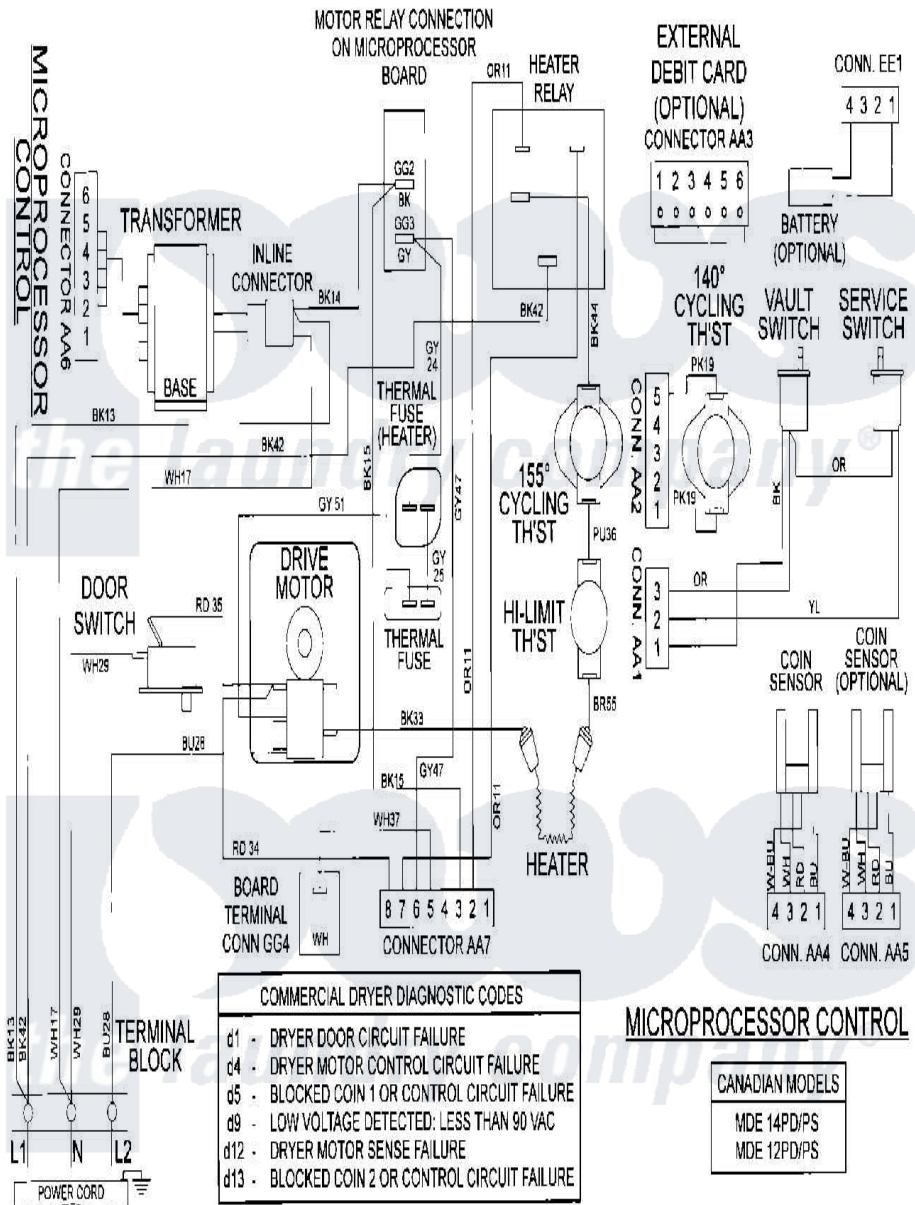

Maytag MDE14PDADL 08 - WIRING INFORMATION

Maytag Residential Maytag MDE14PDADL Dryer Parts Parts Diagram 08 - WIRING INFORMATION
 Click on the part number to view part

Item	Original Part Number	Replaced By	Status	Part Description
001	NLA		Not Available	WIRING INFORMATION