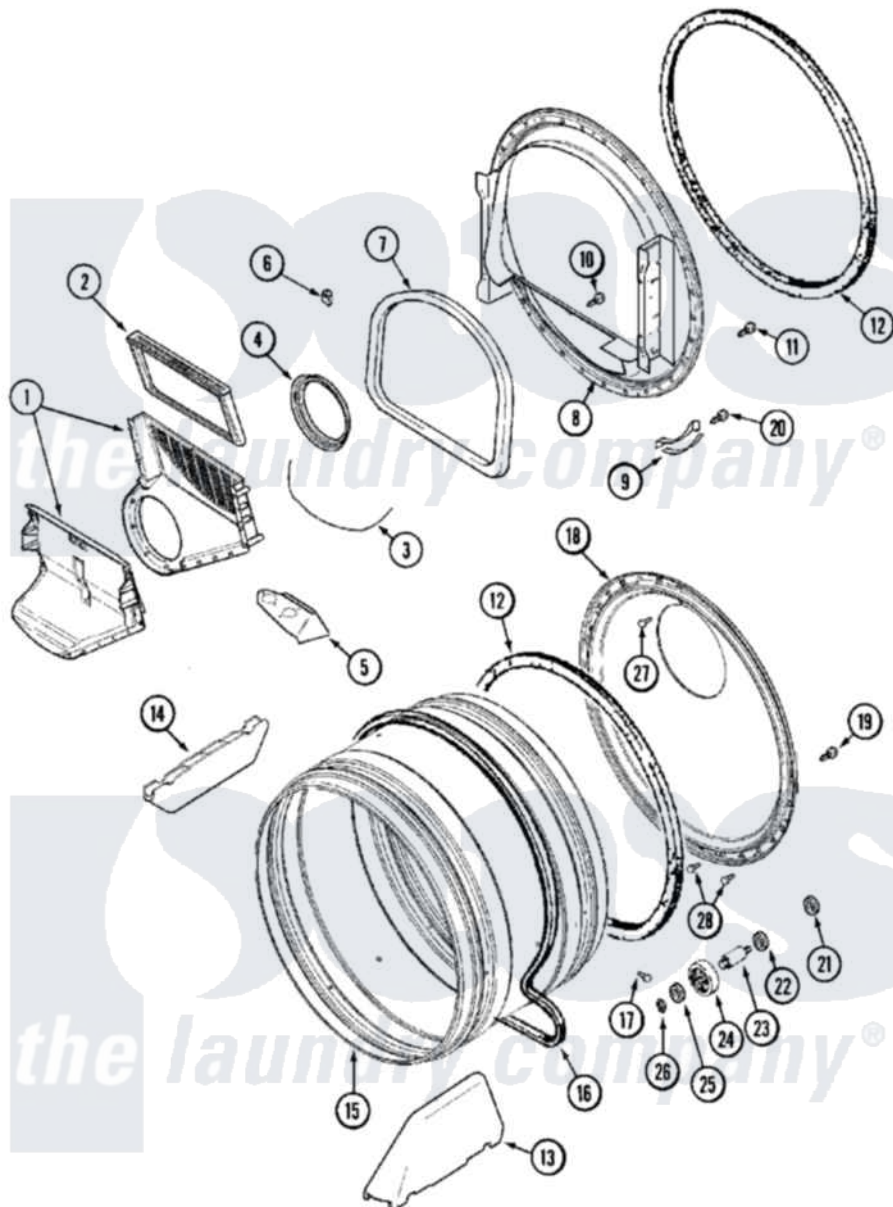

# Maytag MDE14PDADL 09 - TUMBLER

Maytag Residential Maytag MDE14PDADL Dryer Parts Parts Diagram 09 - TUMBLER  
 Click on the part number to view part

Item	Original Part Number	Replaced By	Status	Part Description
001	<a href="#">33001799</a>			Outlet Duct Assembly Note: Outlet Duct Assembly
002	33001804	<a href="#">33002790</a>		Lint Filter
003	NLA		Not Available	SEAL, OUTLET DUCT
004	33001758	<a href="#">33002560</a>		Seal, Blower
005	<a href="#">33001837</a>			Cover, Thermostat
006	<a href="#">Y310376</a>			Clip, Door Switch Harness
007	<a href="#">33001767</a>			Seal, Shroud
008	<a href="#">33001802</a>			Front, Tumbler
009	<a href="#">306508</a>			Tumbler Bearing Kit ----W
010	NLA		Not Available	SCREW, OUTLET DUCT (PHILLIPS)
011	33001855	<a href="#">33002917</a>		Screw, No.10-16
012	<a href="#">33001807</a>			Seal, Tumbler
013	33001756	<a href="#">33002032</a>		Baffle
014	<a href="#">33001755</a>			Baffle
015	33001794	<a href="#">33001889</a>		Tumbler

016	33001777	<a href="#">33002535</a>	V-Belt
017	33001788	<a href="#">33002973</a>	Screw, No.9-15 X 1.00 Hx WS
018	<a href="#">33001801</a>		Back, Tumbler
019	<a href="#">33002190</a>		SCrew, C BraCe, BraCket, Cabinet
020	<a href="#">210720</a>		Rivet, Bearing To Tumbler Fmt
021	<a href="#">33001443</a>		Nut, Hex
022	Y313347	<a href="#">312535</a>	Washer, Vault Mounting Brk.
023	Y312948	<a href="#">6-3129480</a>	Shaft- Tumbler
024	Y303373	<a href="#">12001541</a>	Drum Roller/Washer Assembly--W
025	<a href="#">312535</a>		Washer, Vault Mounting Brk.
026	410233	<a href="#">9703438</a>	Ring-Retrn
027	<a href="#">210932</a>		Screw, No.8 X 9/16 Ctsk Note: Screw, Inlet Duct
028	22001996	<a href="#">3370225</a>	Screw