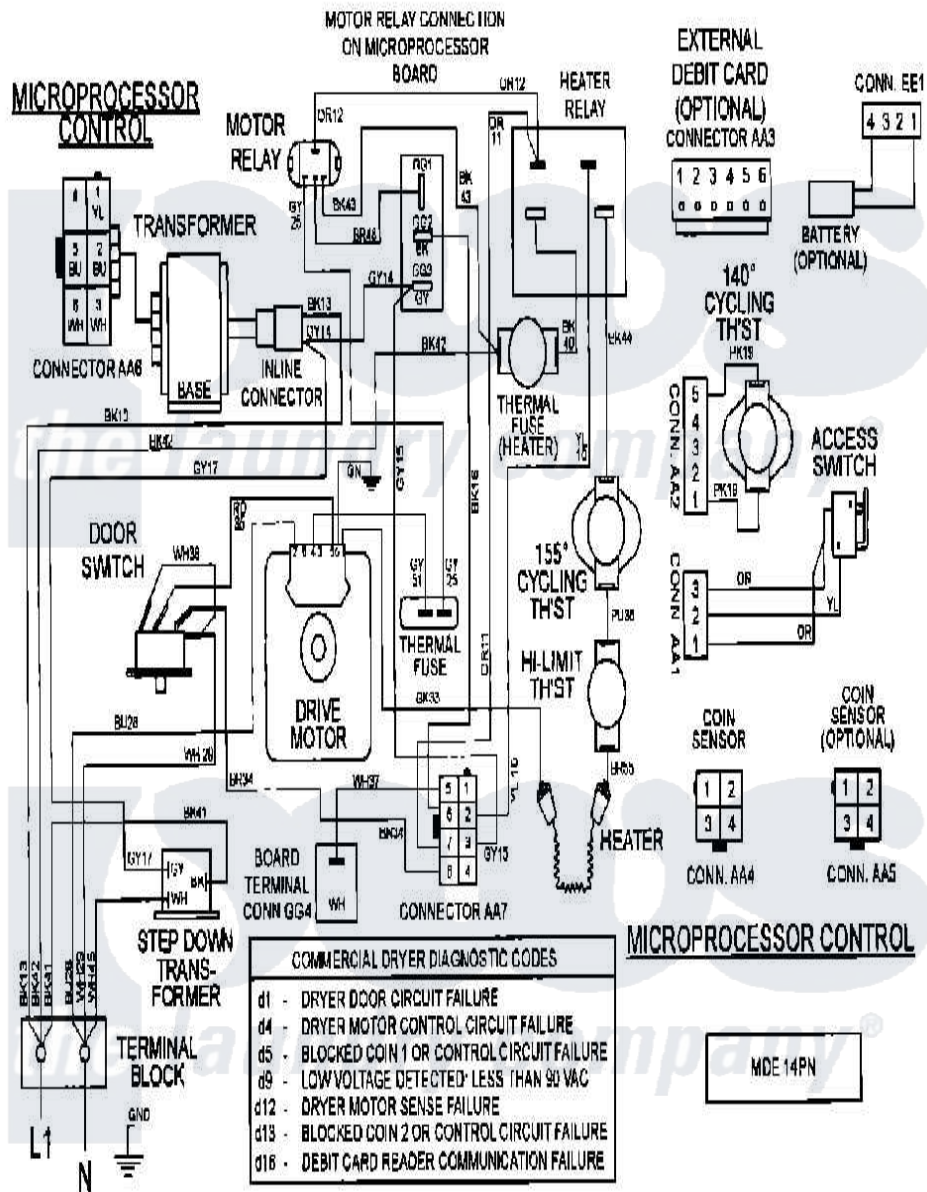

Maytag MDE14PNAGW 07 - WIRING INFORMATION

Maytag Residential Maytag MDE14PNAGW Dryer Parts Parts Diagram 07 - WIRING INFORMATION
 Click on the part number to view part

Item	Original Part Number	Replaced By	Status	Part Description
001	NLA		Not Available	WIRING INFORMATION