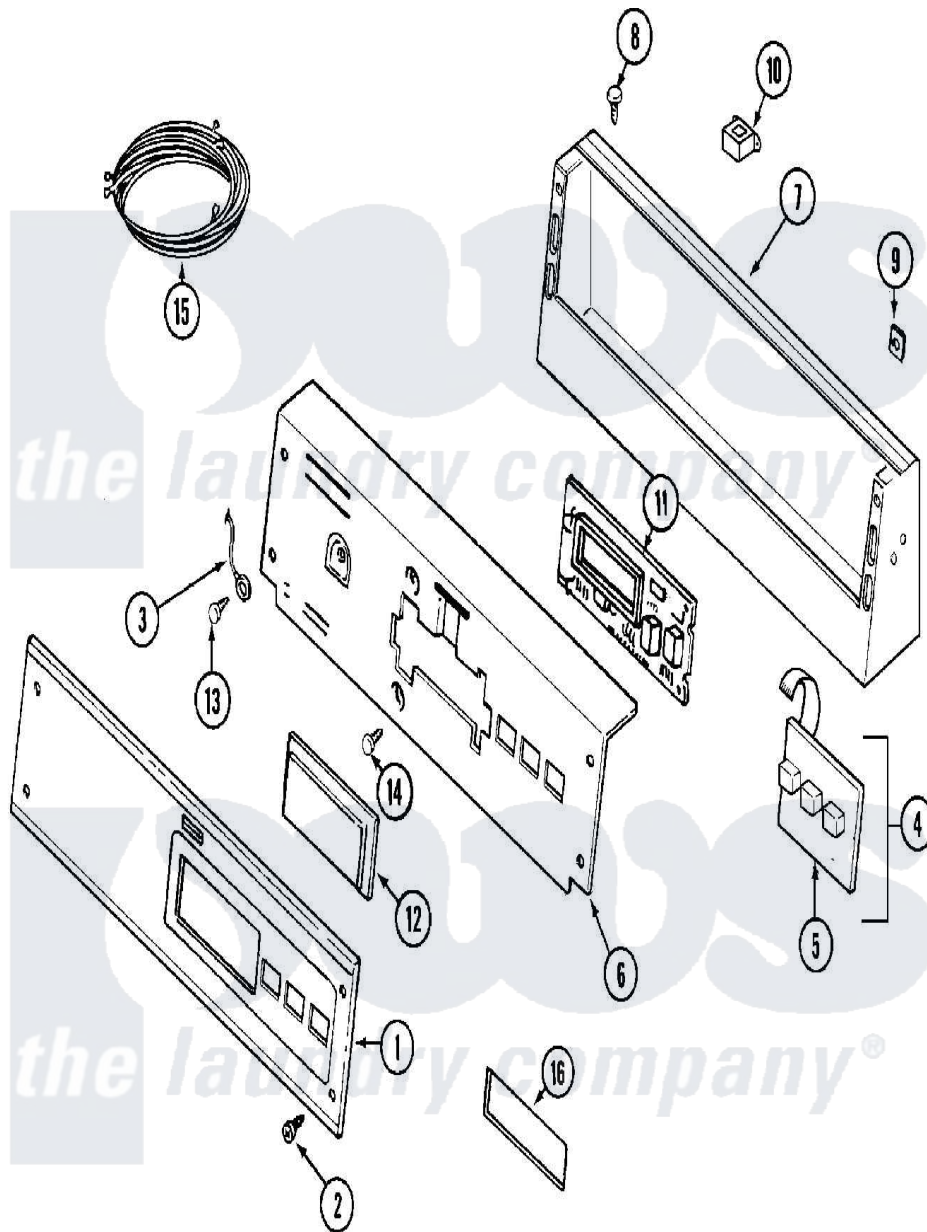

# Maytag MDE14PNAYW 01 - CONTROL PANEL

Maytag Residential Maytag MDE14PNAYW Dryer Parts Parts Diagram 01 - CONTROL PANEL  
 Click on the part number to view part

Item	Original Part Number	Replaced By	Status	Part Description
001	NLA		Not Available	PANEL, CONTROL
002	<a href="#">215506</a>			Screw, Control Panel Overlay
003	<a href="#">22001959</a>			Wire, Ground
004	215527	<a href="#">W10140652</a>		Screw, 6-20 X 1/2
"	<a href="#">306694</a>			Backup Plate With Switch
005	215517	<a href="#">W10131113</a>		Push Button
006	22001511	<a href="#">22002954</a>		Deflector, Water
"	33001956	<a href="#">W10124215</a>		Bracket, Control
"	<a href="#">33002523</a>			Bracket, Back
007	<a href="#">22003101</a>			Console
"	<a href="#">33001957</a>			Console
008	22001996	<a href="#">3370225</a>		Screw
009	<a href="#">215003</a>			Fastener, Panel And Bracket
010	<a href="#">211251</a>			Screw, Transformer
"	<a href="#">22001419</a>			Nut, Transformer
"	<a href="#">22001960</a>			Transformer

011	<a href="#">33001204</a>		Stand-Off, Ccontrol Board
"	33001746	<a href="#">W10130081</a>	Control Board
"	<a href="#">912077</a>		Locknut, Reader Harness
012	22001962	<a href="#">W10131114</a>	Cover, Display
013	<a href="#">211252</a>		Screw, Ground Wire
014	<a href="#">215526</a>		Screw, Circuit Board
015	<a href="#">33001856</a>		Reader Harness Kit
"	<a href="#">33001878</a>		Wire Harness, Main
"	NLA	Not Available	WIRE HARNESS, MAIN
016	<a href="#">22001976</a>		Bezel
017	<a href="#">33002090</a>		Harness, Service