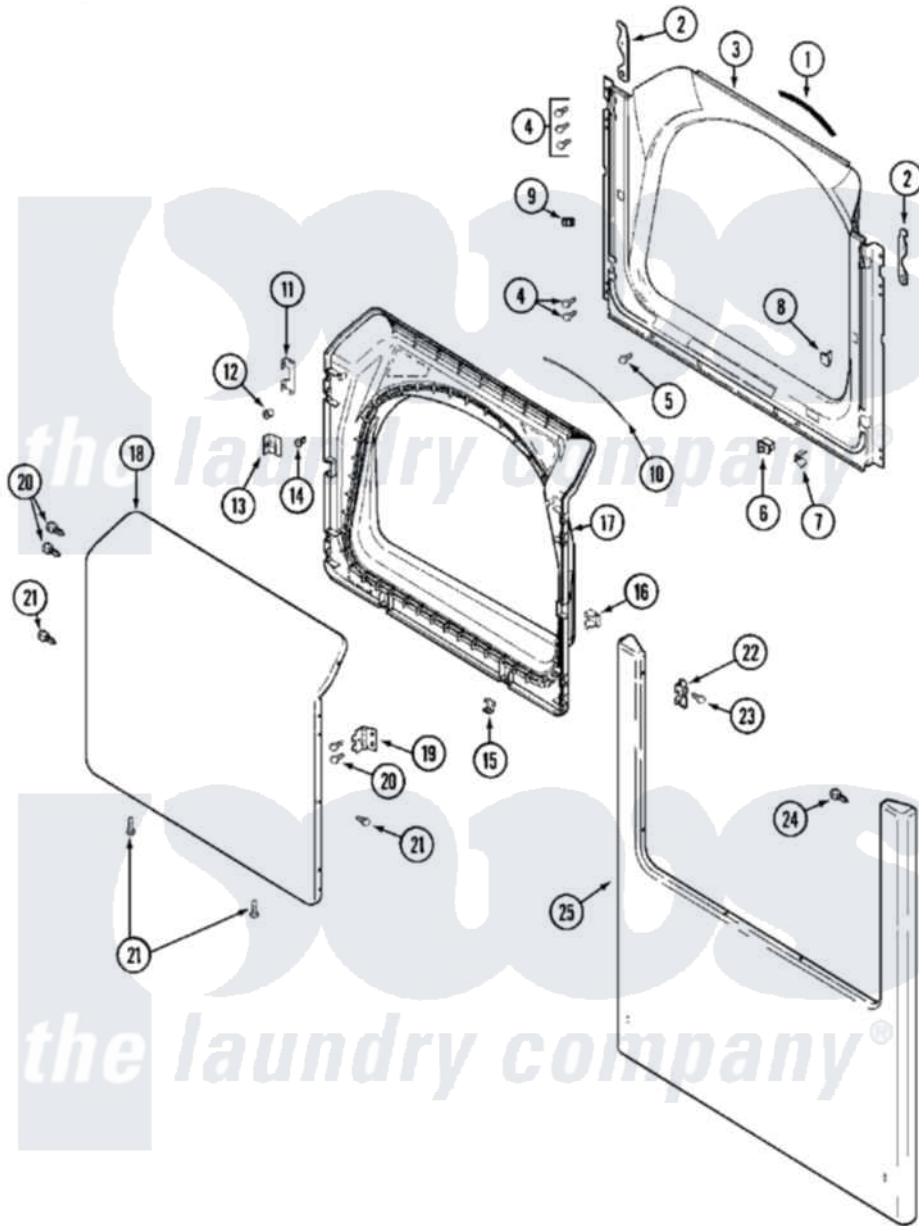

# Maytag MDE14PNAYW 03 - DOOR

Maytag [Residential Maytag MDE14PNAYW Dryer Parts](#) Parts Diagram 03 - DOOR  
 Click on the part number to view part

Item	Original Part Number	Replaced By	Status	Part Description
001	<a href="#">33001767</a>			Seal, Shroud
002	22002247	<a href="#">33002597</a>		Hook, Security
003	<a href="#">33001778</a>			Shroud
004	<a href="#">22001995</a>			Screw Note: Screw, Tumbler Front And Shroud
005	<a href="#">33001768</a>			Screw, Shroud Note: Screw, Shroud And Outlet Duct
006	33001509	<a href="#">W10169313</a>		Switch-Dor
007	<a href="#">33001760</a>			Bracket, Hinge
008	NLA		Not Available	PLUG, DOOR CATCH
009	Y304578	<a href="#">LA-1003</a>		Door Catch Kit
010	<a href="#">33002094</a>			Seal, Door
011	<a href="#">22002038</a>			Clip, Door
012	<a href="#">33001771</a>			Bushing, Inner Door
013	<a href="#">33001793</a>			Bracket, Strike
014	<a href="#">33001761</a>			Strike, Door
015	<a href="#">22002039</a>			Clip, Door

016	<a href="#">33001763</a>		Plug, Inner Door
017	<a href="#">33001750</a>		Door, Inner/ W Seal
018	<a href="#">22001979</a>		Door, Outer
019	<a href="#">33001759</a>		Hinge, Door
020	22002062	<a href="#">98006631</a>	Screw
021	<a href="#">22002063</a>		Screw No.8-18AB Wafer Head
022	<a href="#">33001764</a>		Cover, Hinge Hole
023	<a href="#">33001846</a>		Screw, Hinge Hole Cover
024	<a href="#">22002243</a>		Screw, Front Panel And Hinge
"	<a href="#">22002244</a>		Clip, Grounding
025	<a href="#">22002239</a>		Clip, Front Panel
"	22002241	<a href="#">22002836</a>	Panel, Front