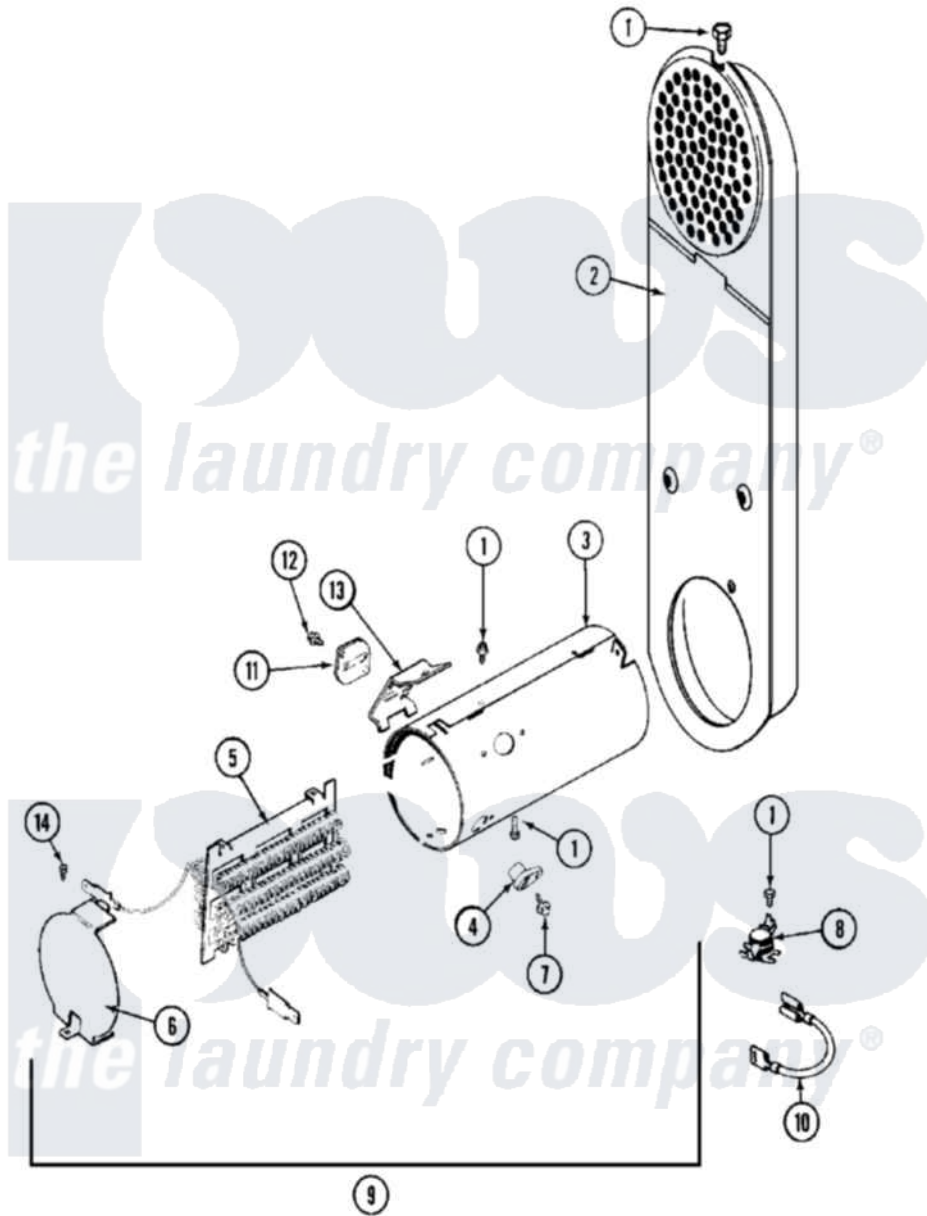

# Maytag MDE14PNAYW 05 - HEATER

Maytag Residential Maytag MDE14PNAYW Dryer Parts Diagram 05 - HEATER  
 Click on the part number to view part

Item	Original Part Number	Replaced By	Status	Part Description
001	211294	<a href="#">90767</a>		Screw, 8A X 3/8 HeX Washer Head Tapping
002	33001803	<a href="#">33003038</a>		Assembly, Inlet Duct-Elec
003	<a href="#">314995</a>			Enclosure, Heater
004	<a href="#">314998</a>			Insulator, Terminal
005	307184	<a href="#">Y308612</a>		Heater Sub-Assembly
"	307185	<a href="#">308614</a>		Heater Sub-Assembly
006	<a href="#">314999</a>			Shield, Radiant
007	NLA		Not Available	SCREW, TERMINAL INSULATOR
008	<a href="#">303396</a>			Thermostat, Hi-Limit
009	<a href="#">307178</a>			Heater Assembly
"	<a href="#">307179</a>			Heater Assembly
010	<a href="#">Y307173</a>			Wire, Jumper
011	<a href="#">307473</a>			Fuse, Thermal
012	NLA		Not Available	SCREW, THERMAL FUSE
013	<a href="#">315346</a>			Bracket, Thermal Fuse