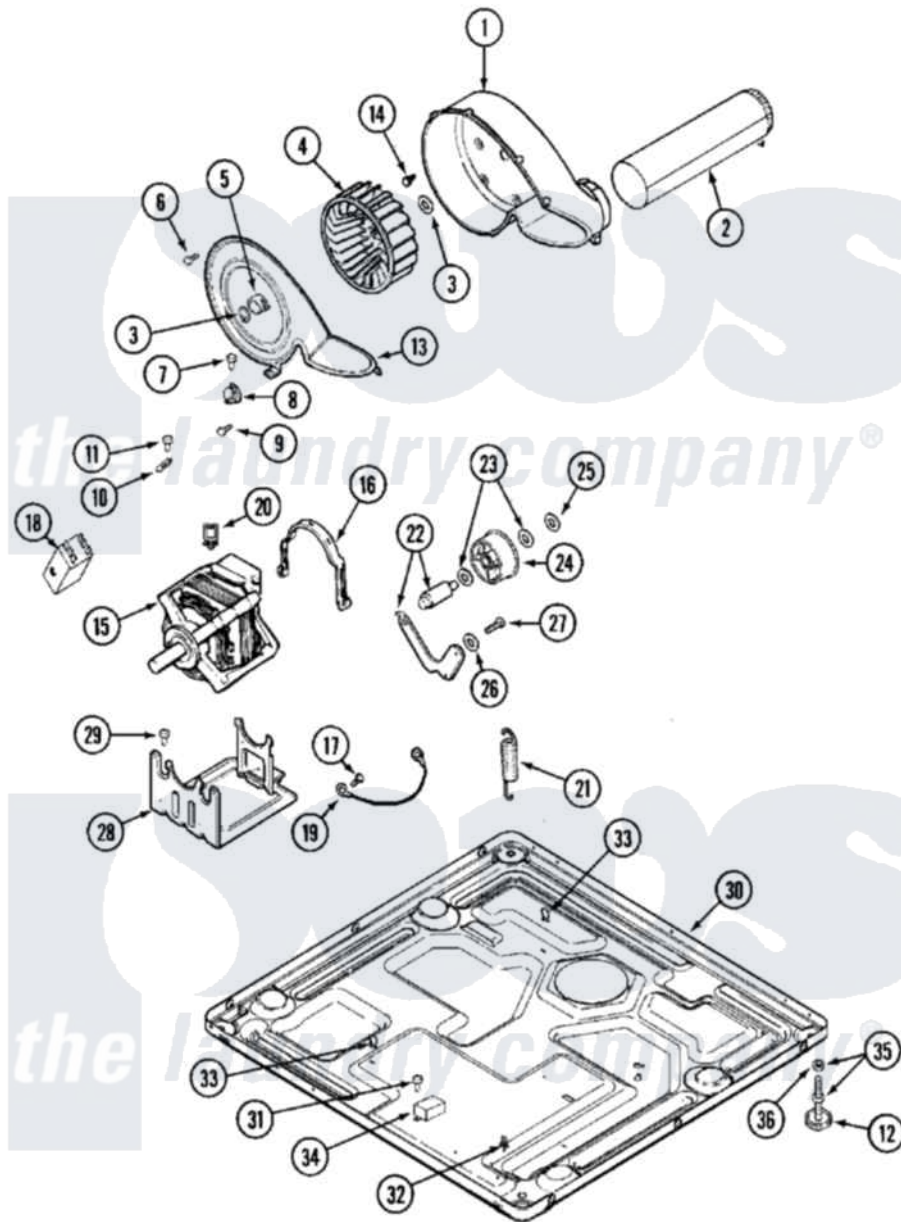

Maytag MDE14PNAYW 06 - MOTOR DRIVE

Maytag [Residential Maytag MDE14PNAYW Dryer Parts](#) Parts Diagram 06 - MOTOR DRIVE
 Click on the part number to view part

Item	Original Part Number	Replaced By	Status	Part Description
001	33001789			Housing, Blower
002	22001995			Screw Note: Screw, Tumbler Front And Shroud
"	33001800			Duct Assembly, Exhaust
003	410233	9703438		Ring-Retrn
004	33001790			Wheel, Blower
005	312967			Clamp, Blower Housing
006	33001855	33002917		Screw, No.10-16
007	Y313561			Screw---NA
008	303392			Thermostat, Cycling
"	33303391			Thermostat, Cycling
009	22001996	3370225		Screw
010	33001762			Fuse, Thermal
011	NLA		Not Available	SCREW, THERMAL CUT-OFF
012	Y314137			Foot, Rubber
013	33001796	33002711		Cover, Blower Housing
014	314818	1163839		Screw

015	33001853	33002478	Motor
"	33002237	33002478	Motor
"	33002462	33002478	Motor
"	33002478		Motor
016	Y015825		Clip, Motor To Motor Support
017	910343	488234	Screw 8-32 X 1/4
018	33001854	33002478	Motor
019	901220		Ground Wire
020	Y310376		Clip, Door Switch Harness
021	33001754	33002459	Assembly, Spring And Plug
"	33002157		Grommet
"	33002460	33002459	Assembly, Spring And Plug
"	33002461		Plug For Spring
022	33001782	6-3705180	Idler Arm
023	Y312527		Washer, Idler Shaft
024	33001783	6-3700340	BearIng- I
025	312958	354987	Ring, Retaining
026	315772		Sleeve, Idler Arm
027	Y014874		Screw, Idler Arm And Sleeve
028	Y313561		Screw----NA
"	33001752	33002817	Motor Support, Offset
"	33002466	33002817	Motor Support, Offset
029	Y313561		Screw----NA
030	33002622		Base,
"	NLA	Not Available	BASE
031	22001078	3177991	Screw
032	315471	22003298	Retainer, Wire
033	410490		Spring, Retainer Wire Harness
034	306199		Relay, Heater
035	Y305086		Adjustable Leg And Nut
036	Y052740	62739	Nut, Lock