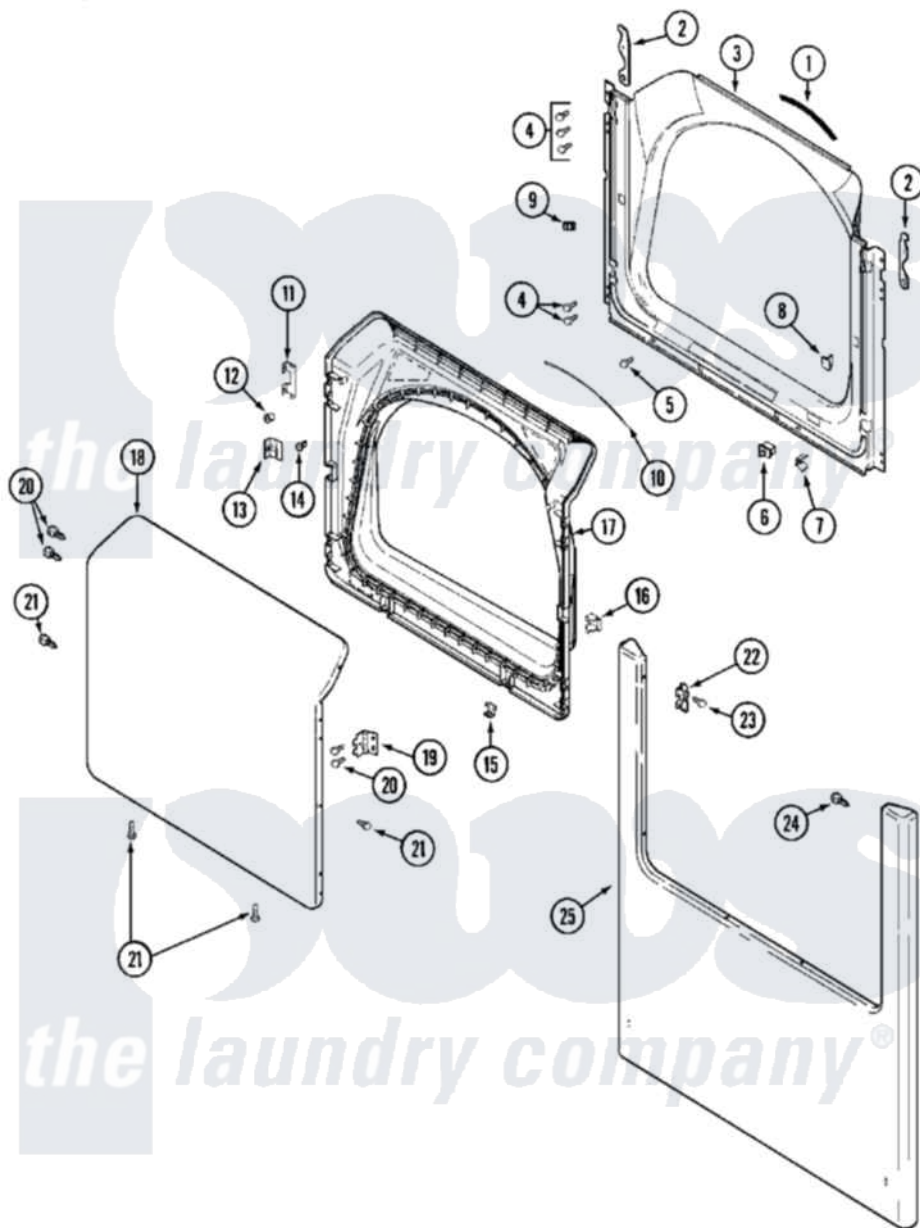

Maytag MDE14PNAZW 03 - DOOR

Maytag Residential Maytag MDE14PNAZW Dryer Parts Parts Diagram 03 - DOOR
 Click on the part number to view part

Item	Original Part Number	Replaced By	Status	Part Description
001	33001767			Seal, Shroud
002	22002247	33002597		Hook, Security
003	33001778			Shroud
004	22001995			Screw Note: Screw, Tumbler Front And Shroud
005	33001768			Screw, Shroud Note: Screw, Shroud And Outlet Duct
006	33001509	W10169313		Switch-Dor
007	33001760			Bracket, Hinge
008	NLA		Not Available	PLUG, DOOR CATCH
009	Y304578	LA-1003		Door Catch Kit
010	33002094			Seal, Door
011	22002038			Clip, Door
012	33001771			Bushing, Inner Door
013	33001793			Bracket, Strike
014	33001761			Strike, Door
015	22002039			Clip, Door

016	33001763		Plug, Inner Door
017	33001750		Door, Inner/ W Seal
018	22001979		Door, Outer
019	33001759		Hinge, Door
020	22002062	98006631	Screw
021	22002063		Screw No.8-18AB Wafer Head
022	33001764		Cover, Hinge Hole
023	33001846		Screw, Hinge Hole Cover
024	22002243		Screw, Front Panel And Hinge
"	22002244		Clip, Grounding
025	22002239		Clip, Front Panel
"	22002241	22002836	Panel, Front