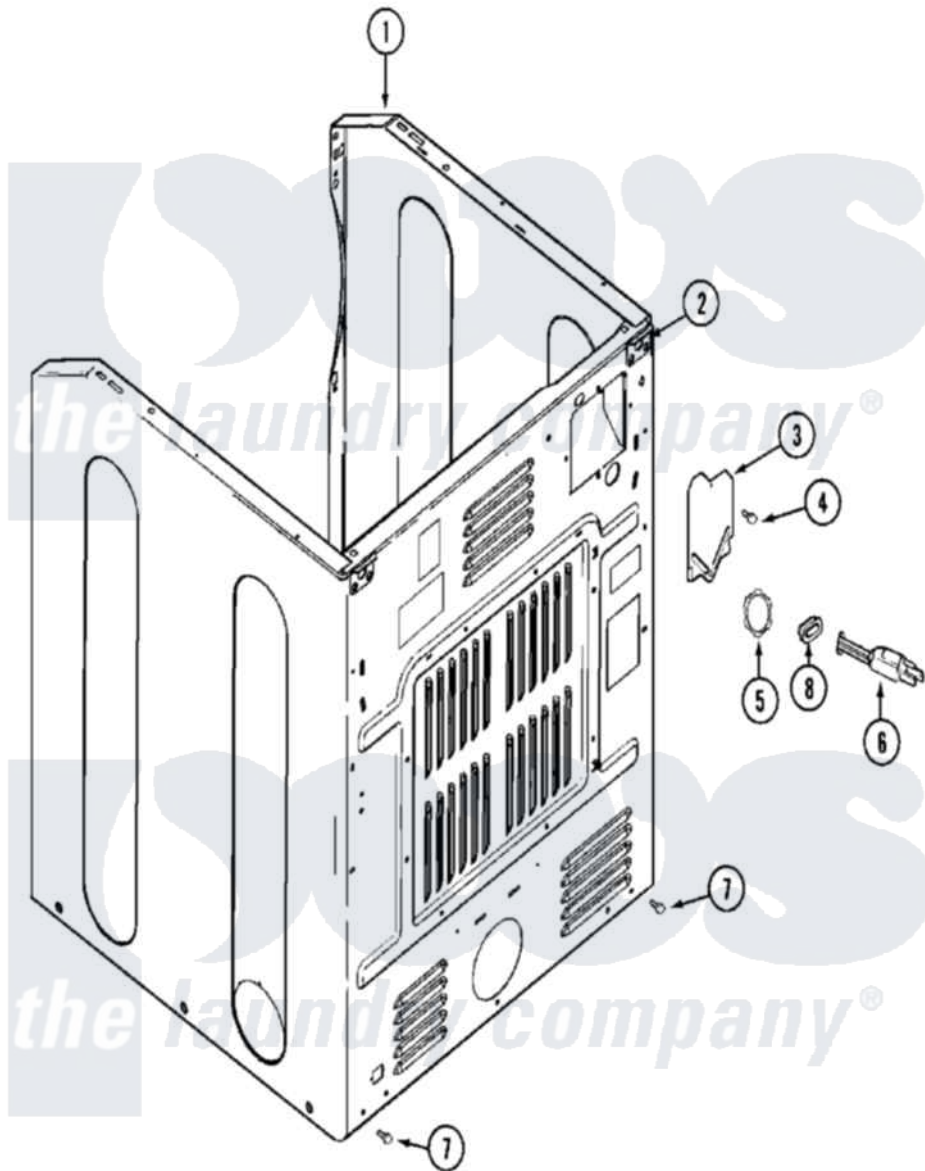

# Maytag MDE14PNAZW 04 - CABINET-REAR

Maytag Residential Maytag MDE14PNAZW Dryer Parts Parts Diagram 04 - CABINET-REAR  
 Click on the part number to view part

Item	Original Part Number	Replaced By	Status	Part Description
001	<a href="#">22003639</a>			Cabinet Assembly
"	<a href="#">33002626</a>			Cabinet, Assembly
"	NLA		Not Available	CABINET (WHT)
002	<a href="#">22001995</a>			Screw Note: Screw, Tumbler Front And Shroud
"	22003367	<a href="#">22004095</a>		Hinge, Plastic
"	NLA		Not Available	BRACKET, CABINET HINGE
003	<a href="#">33001795</a>			Cover, Terminal Block
004	<a href="#">22001995</a>			Screw Note: Screw, Tumbler Front And Shroud
005	<a href="#">33001425</a>			Locknut, Eared For Canadian
006	22001178	<a href="#">22003062</a>		Cord, Power
"	305168	<a href="#">33002916</a>		Power Cord, Canadian 240V
007	<a href="#">22001995</a>			Screw Note: Screw, Tumbler Front And Shroud
008	33002053	<a href="#">211881</a>		Grommet, Cord Part Not Used- Gas Models Only