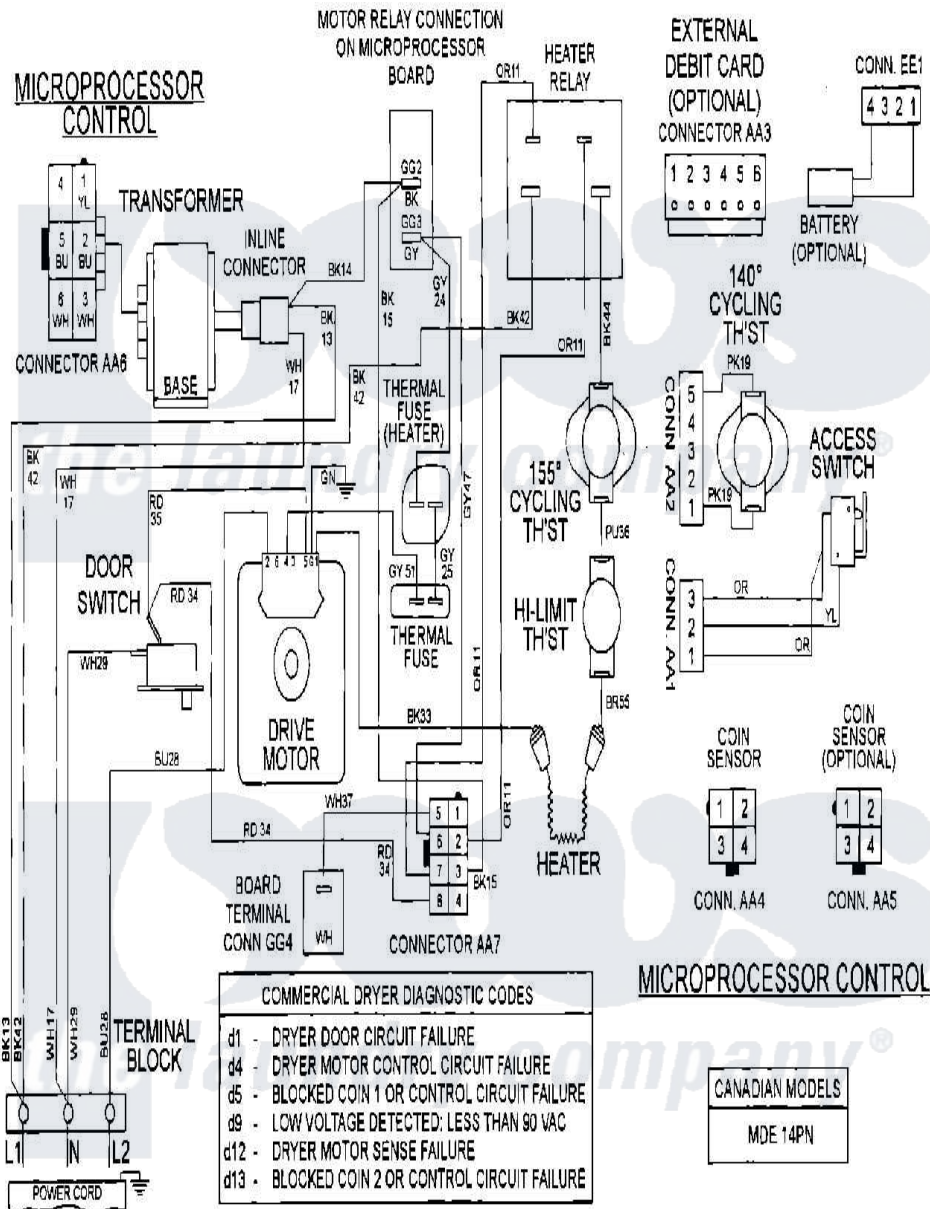

Maytag MDE14PNAZW 07 - WIRING INFORMATION

Maytag [Residential Maytag MDE14PNAZW Dryer Parts](#) Parts Diagram 07 - WIRING INFORMATION
 Click on the part number to view part

Item	Original Part Number	Replaced By	Status	Part Description
001	NLA		Not Available	WIRING INFORMATION