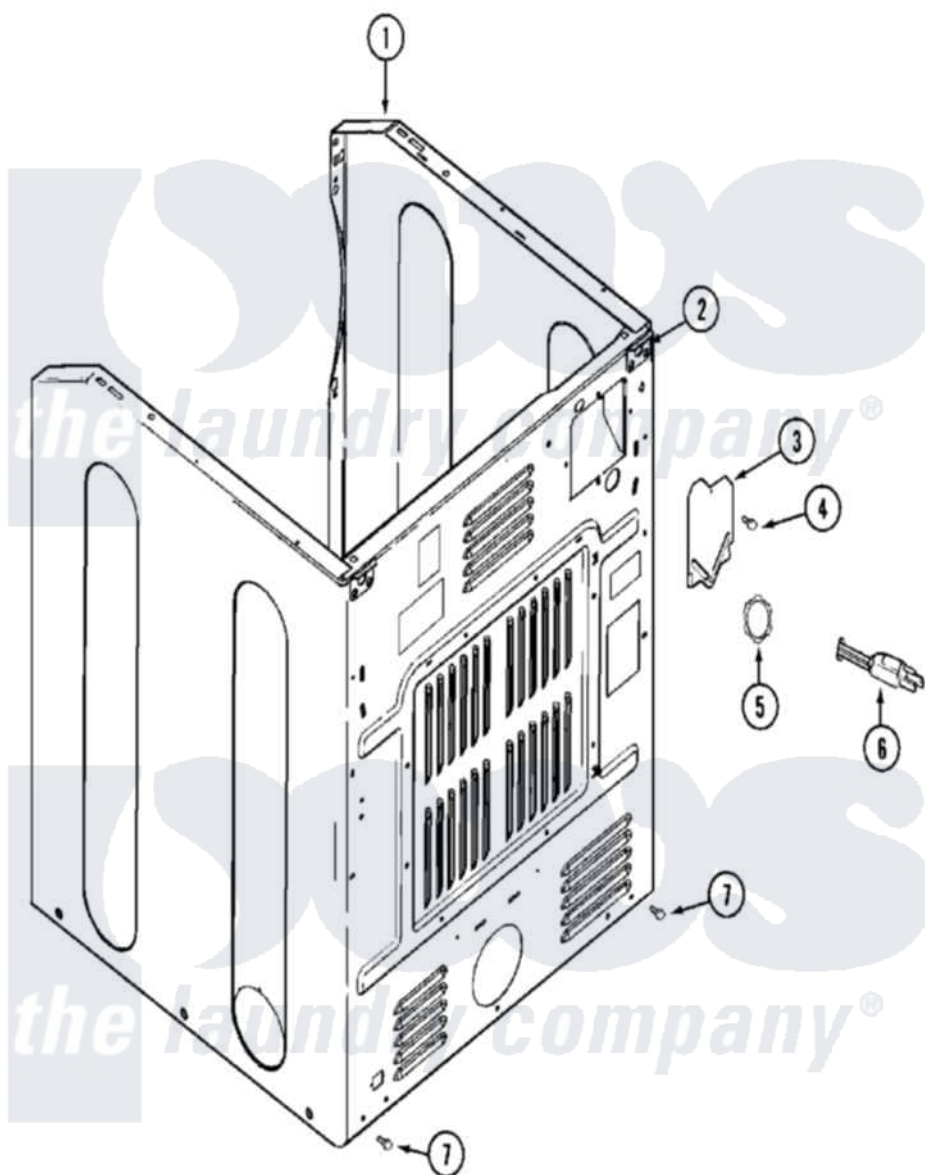

# Maytag MDE14PRAYW 03 - CABINET-REAR

Maytag Residential Maytag MDE14PRAYW Dryer Parts Parts Diagram 03 - CABINET-REAR  
 Click on the part number to view part

Item	Original Part Number	Replaced By	Status	Part Description
001	<a href="#">22003639</a>			Cabinet Assembly
"	<a href="#">33002626</a>			Cabinet, Assembly
002	<a href="#">22001995</a>			Screw Note: Screw, Tumbler Front And Shroud
"	22003367	<a href="#">22004095</a>		Hinge, Plastic
"	NLA		Not Available	BRACKET, CABINET HINGE
003	<a href="#">33001795</a>			Cover, Terminal Block
004	<a href="#">22001995</a>			Screw Note: Screw, Tumbler Front And Shroud
005	<a href="#">33001425</a>			Locknut, Eared For Canadian
006	22001178	<a href="#">22003062</a>		Cord, Power
"	305168	<a href="#">33002916</a>		Power Cord, Canadian 240V
007	<a href="#">22001995</a>			Screw Note: Screw, Tumbler Front And Shroud
008	33002053	<a href="#">211881</a>		Grommet, Cord Part Not Used-Gas Models Only